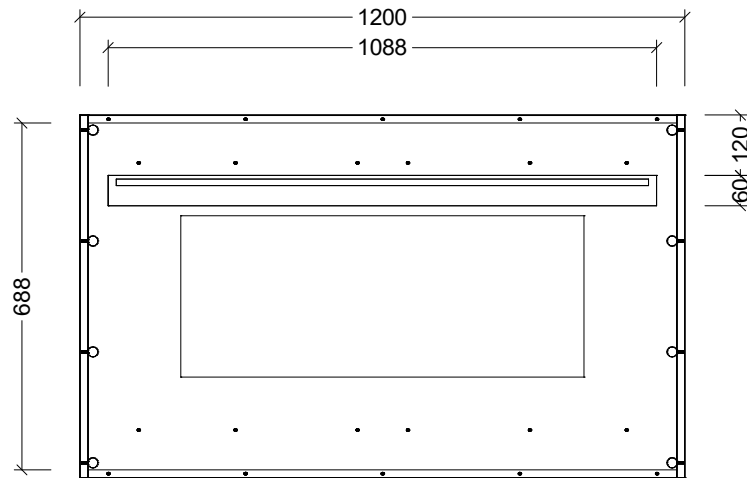

CABINET DETAILS

Range	Halifax
Description	1200W Framed Rectangle
Cabinet SKU	HAL-M-1200-720

**Timberline Bathroom Products Pty Ltd**  
 22 Myrtle Drive, Armidale NSW 2350  
[www.timberline.com.au](http://www.timberline.com.au) | 02 6773 8500

PLEASE NOTE: Due to the manufacturing process of ceramic tops, size variation (+/- 3%) is to be expected. E&OE. Copyright ©

MIRROR / FRAME

BACKING BOARD