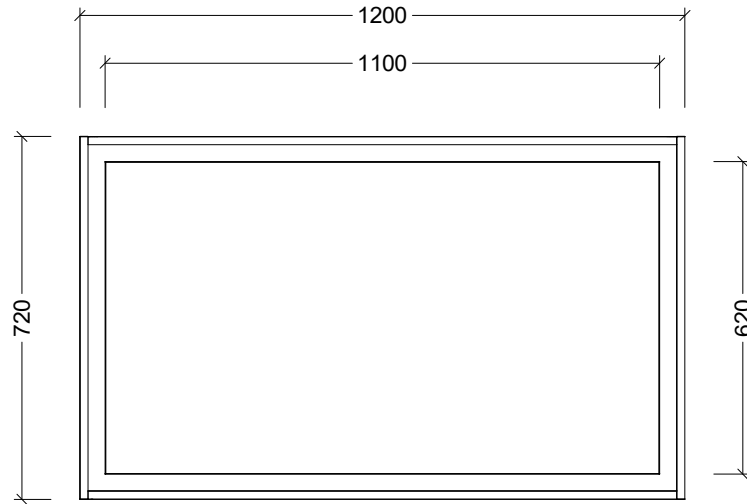

CABINET DETAILS

Range	Halifax
Description	1200W Framed Rectangle
Cabinet SKU	HAL-M-1200-720

**Timberline Bathroom Products Pty Ltd**  
 22 Myrtle Drive, Armidale NSW 2350  
[www.timberline.com.au](http://www.timberline.com.au) | 02 6773 8500

PLEASE NOTE: Due to the manufacturing process of ceramic tops, size variation (+/- 3%) is to be expected. E&OE. Copyright ©

MIRROR / FRAME

BACKING BOARD