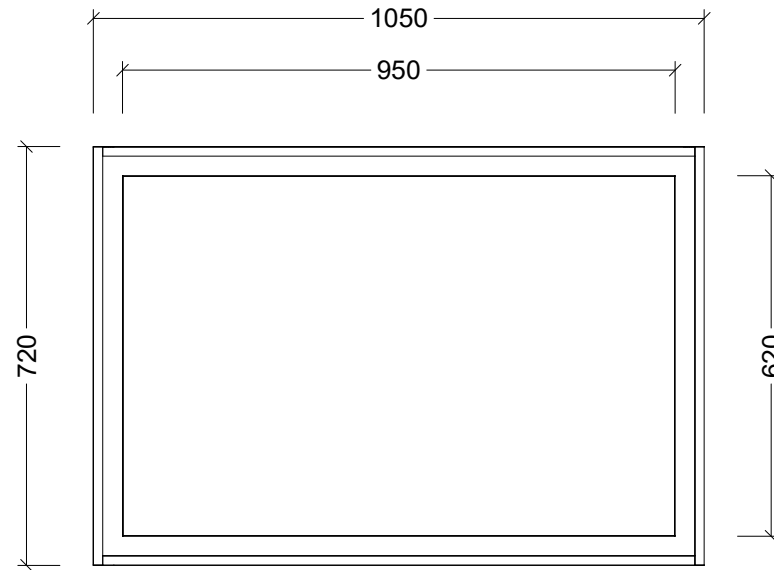

CABINET DETAILS

Range	Halifax
Description	1050W Framed Rectangle
Cabinet SKU	HAL-M-1050-720

**Timberline Bathroom Products Pty Ltd**  
 22 Myrtle Drive, Armidale NSW 2350  
[www.timberline.com.au](http://www.timberline.com.au) | 02 6773 8500

PLEASE NOTE: Due to the manufacturing process of ceramic tops, size variation (+/- 3%) is to be expected. E&OE. Copyright ©

MIRROR / FRAME

BACKING BOARD