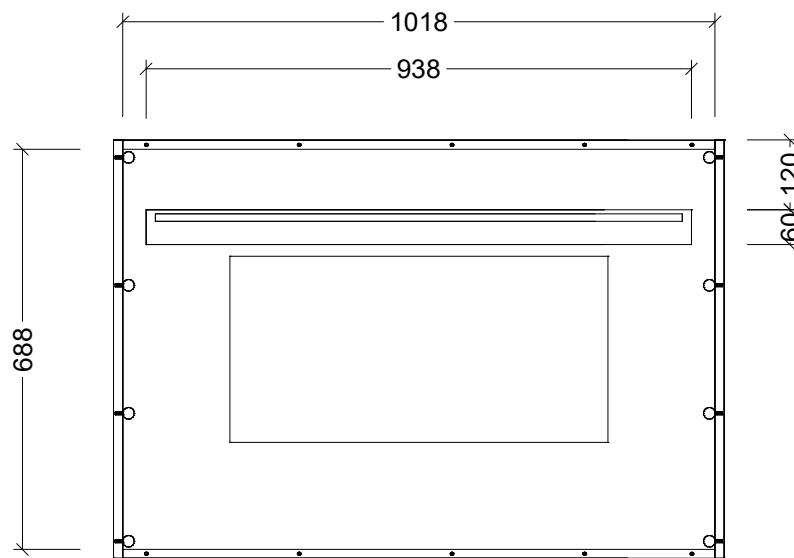

CABINET DETAILS

Range	Halifax
Description	1050W Framed Rectangle
Cabinet SKU	HAL-M-1050-720

**Timberline Bathroom Products Pty Ltd**  
 22 Myrtle Drive, Armidale NSW 2350  
[www.timberline.com.au](http://www.timberline.com.au) | 02 6773 8500

PLEASE NOTE: Due to the manufacturing process of ceramic tops, size variation (+/- 3%) is to be expected. E&OE. Copyright ©

MIRROR / FRAME

BACKING BOARD