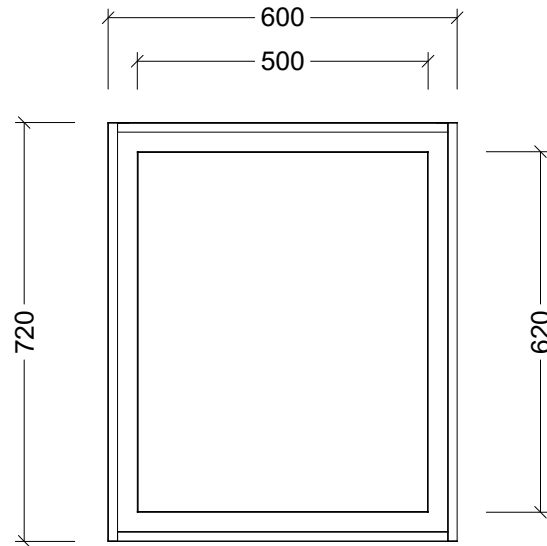

CABINET DETAILS

Range	Halifax
Description	600W Framed Rectangle
Cabinet SKU	HAL-M-600-720

Timberline Bathroom Products Pty Ltd
 22 Myrtle Drive, Armidale NSW 2350
www.timberline.com.au | 02 6773 8500

PLEASE NOTE: Due to the manufacturing process of ceramic tops, size variation (+/- 3%) is to be expected. E&OE. Copyright ©

MIRROR / FRAME

BACKING BOARD