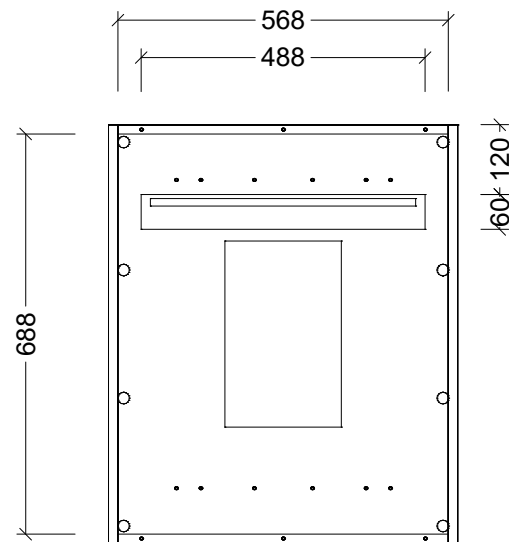

CABINET DETAILS

Range	Halifax
Description	600W Framed Rectangle
Cabinet SKU	HAL-M-600-720

Timberline Bathroom Products Pty Ltd
 22 Myrtle Drive, Armidale NSW 2350
www.timberline.com.au | 02 6773 8500

PLEASE NOTE: Due to the manufacturing process of ceramic tops, size variation (+/- 3%) is to be expected. E&OE. Copyright ©

MIRROR / FRAME

BACKING BOARD