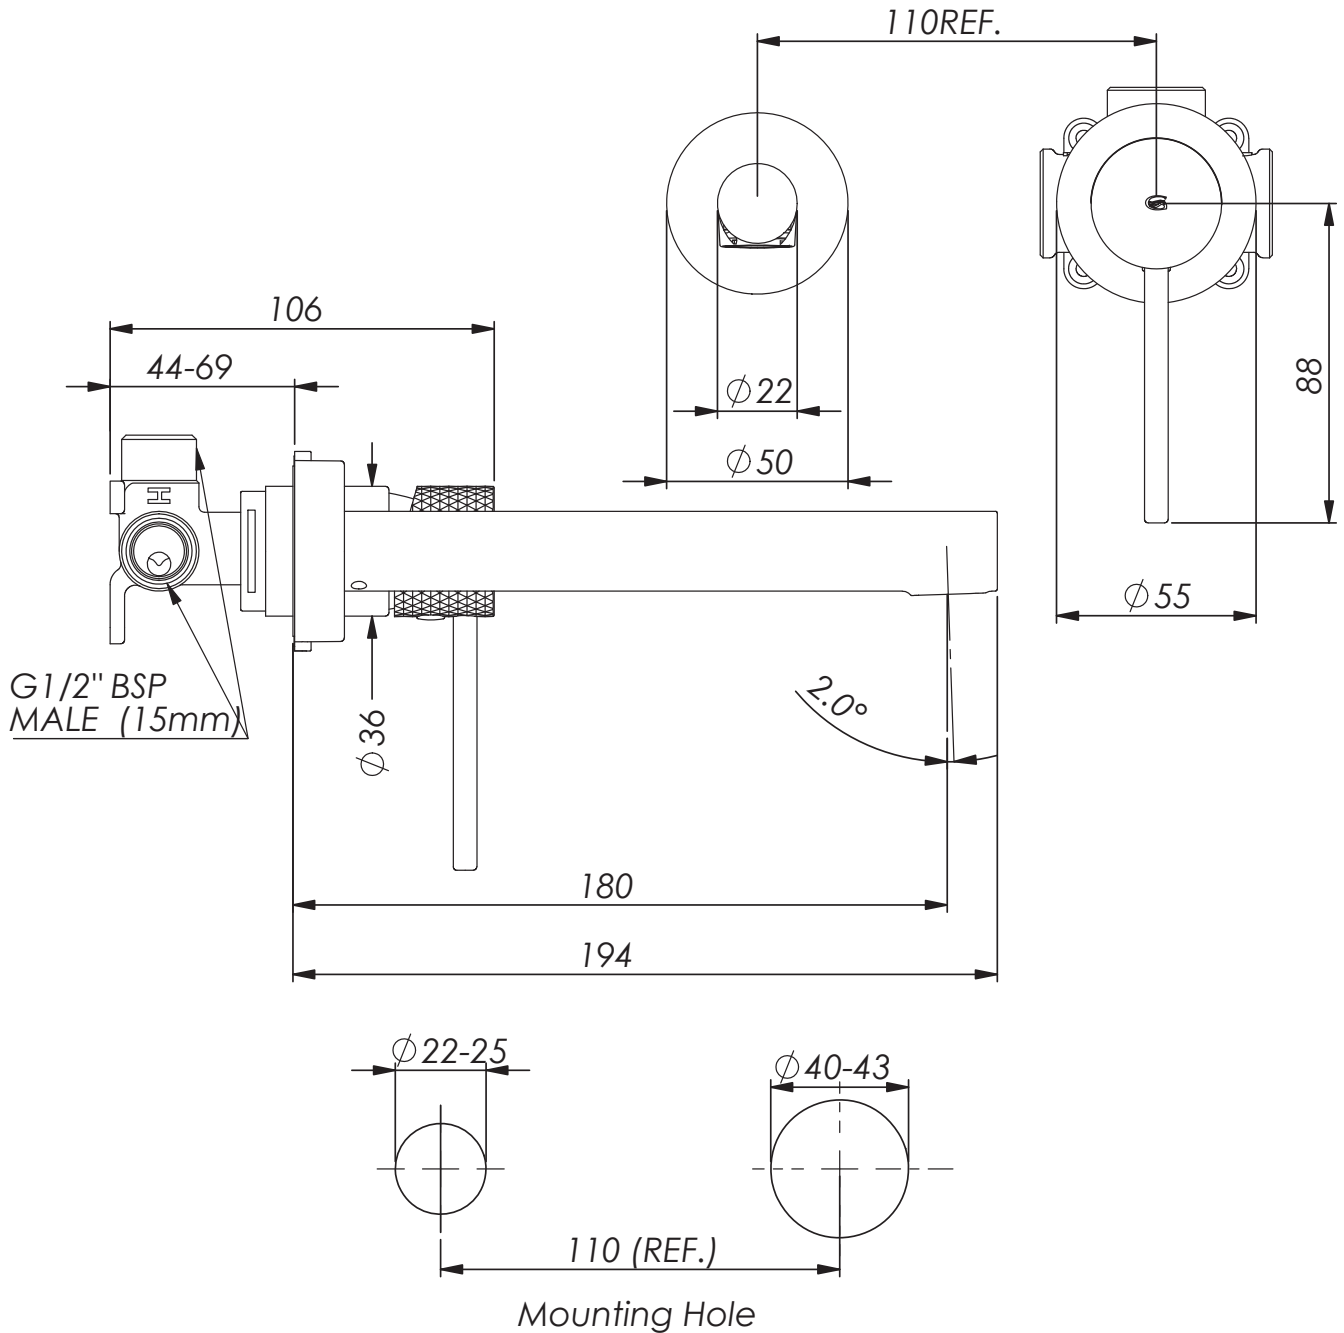

MIKA

Wall Basin Mixer

- 2121252000 | Chrome
- 2121252010 | Brushed Nickel
- 2121252060 | Brushed Brass
- 2121252070 | Matte Black
- 2121252090 | Gun Metal

WELS 5 Stars 6.0L/Min | AP
 Fixed Spout | 190mm

NZ PHONE - 0800 655 455
 EMAIL - nzsales@greenstapware.com
 WEBSITE - greenstapware.com