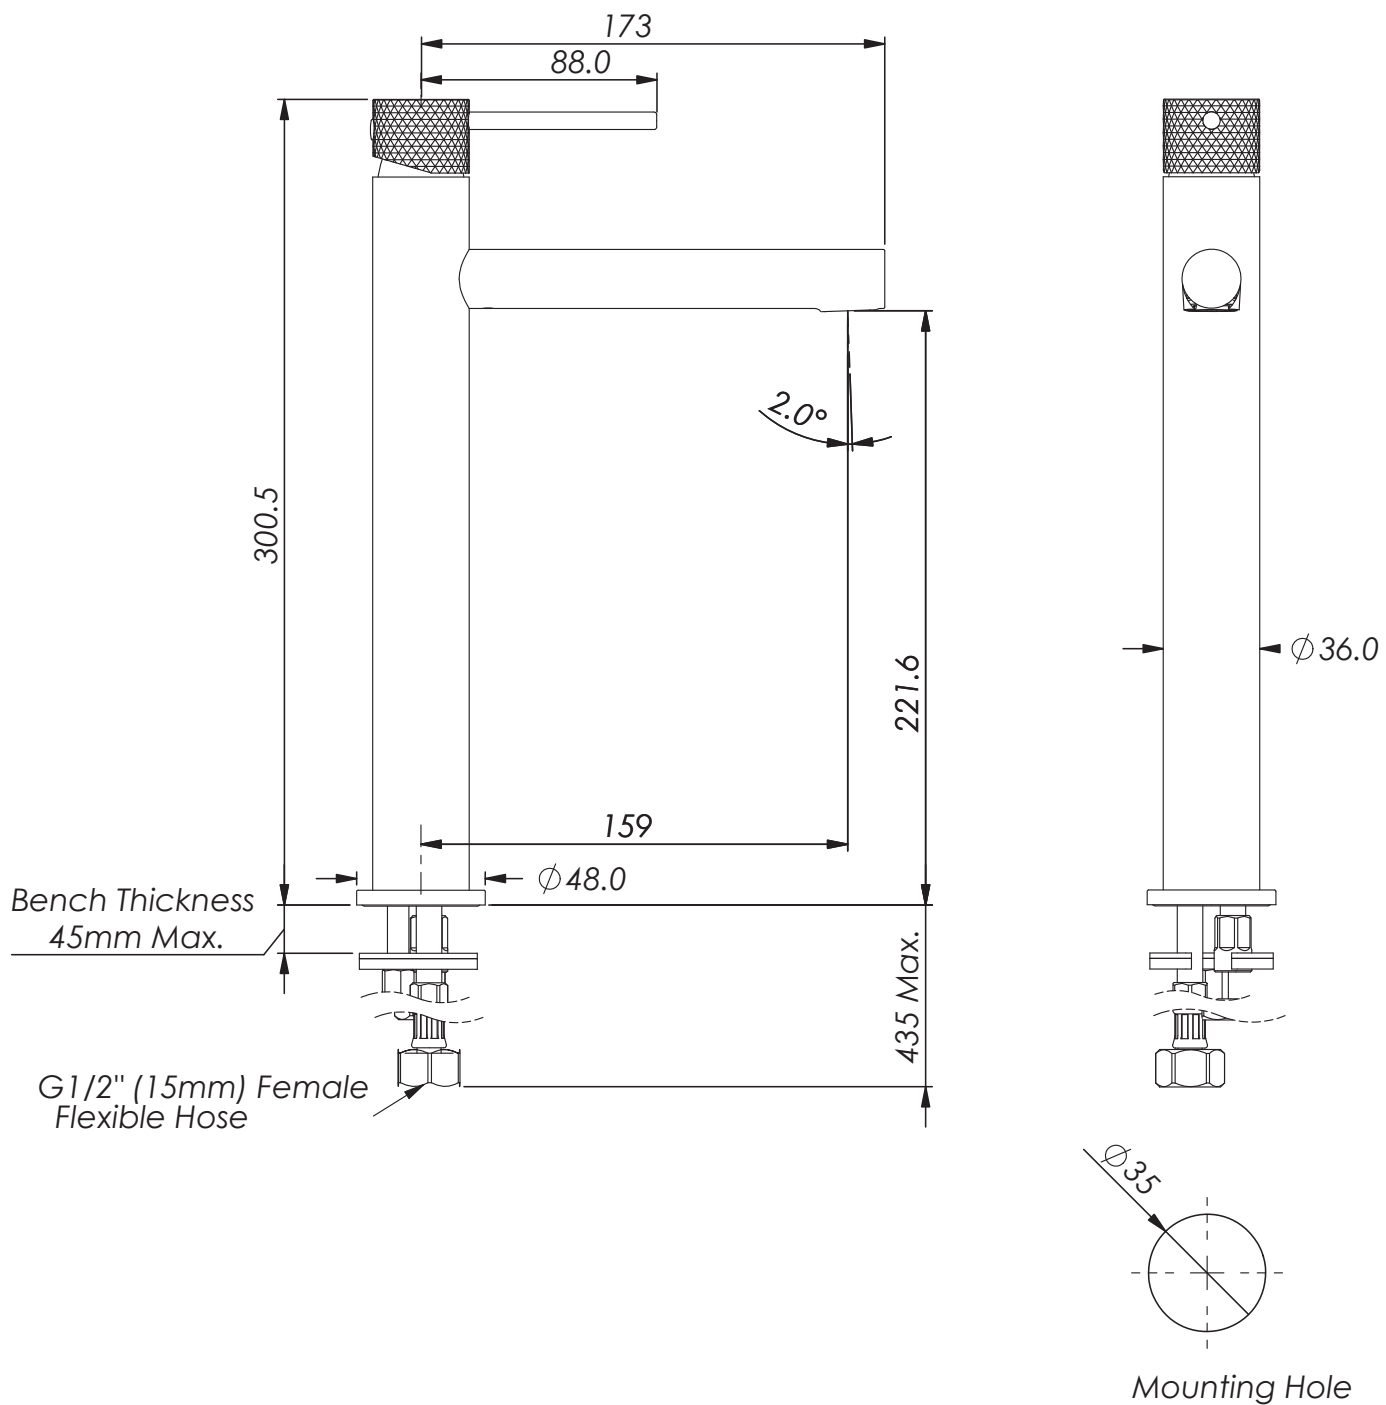

MIKA

Tower Basin Mixer

- 212125600 | Chrome
- 212125610 | Brushed Nickel
- 212125660 | Brushed Brass
- 212125670 | Matte Black
- 212125690 | Gun Metal

WELS 5 Stars 6.0L/Min | AP | Fixed Spout

NZ PHONE - 0800 655 455
 EMAIL - nzsales@greenstapware.com
 WEBSITE - greenstapware.com