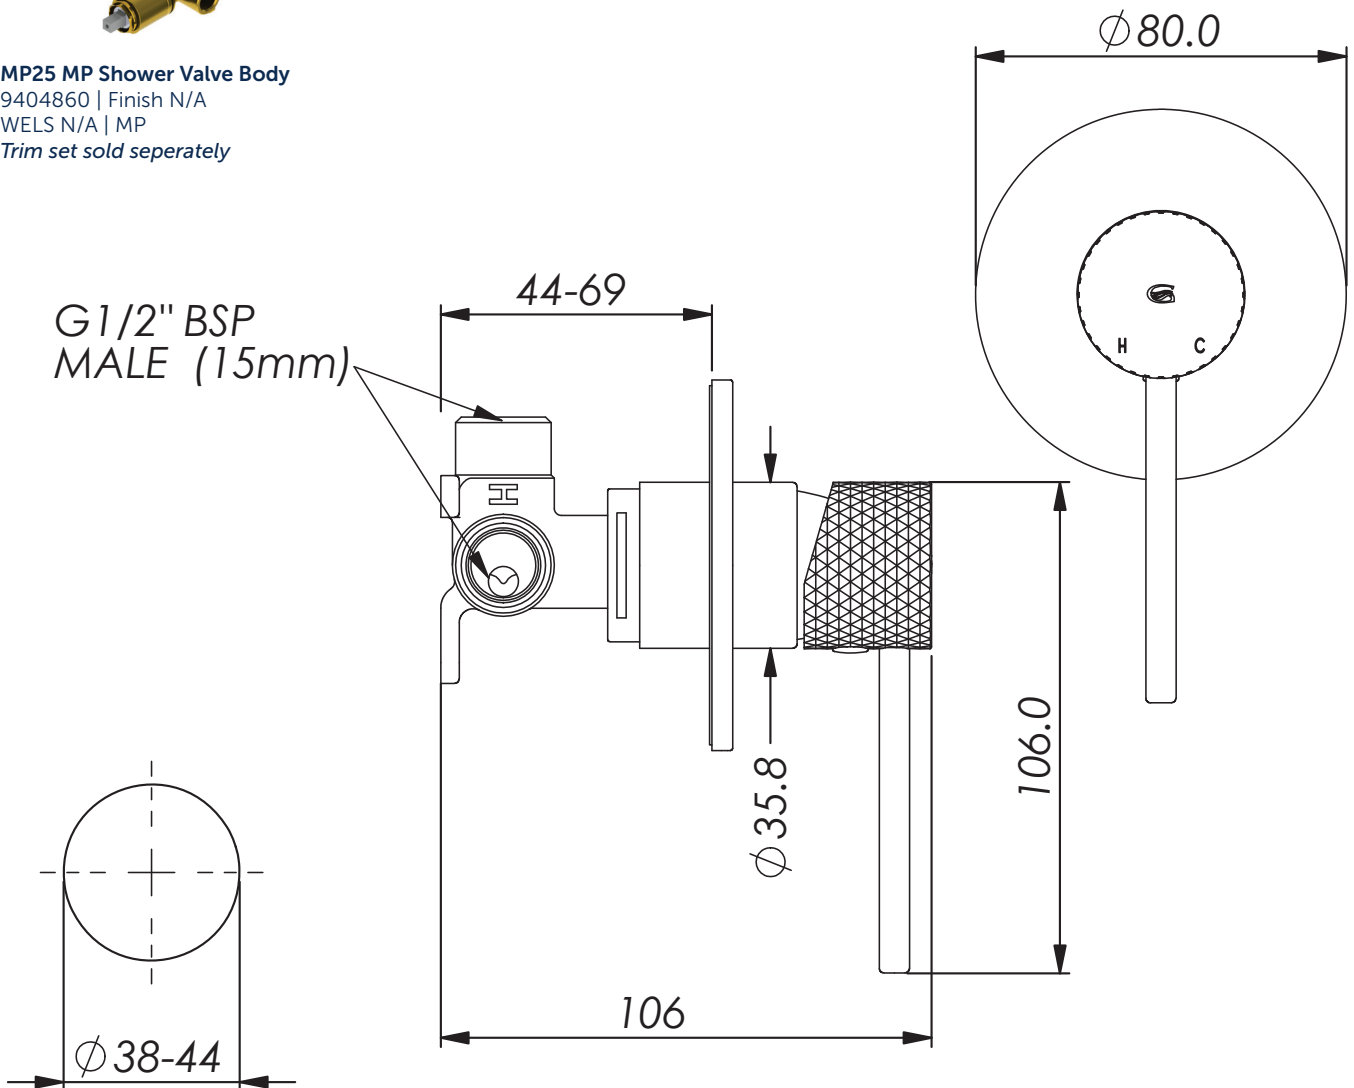

MIKA

Shower Mixer Trim Set

- 21212500 | Chrome
- 21212501 | Brushed Nickel
- 21212506 | Brushed Brass
- 21212507 | Matte Black
- 21212509 | Gun Metal

WELS N/A | 80mm² Faceplate
 Trim set only to suit MP25 MP Shower Valve Body

MP25 MP Shower Valve Body
 9404860 | Finish N/A
 WELS N/A | MP
 Trim set sold seperately

NZ PHONE - 0800 655 455
 EMAIL - nzsales@greenstapware.com
 WEBSITE - greenstapware.com

 | **GREENS**
 where life meets water