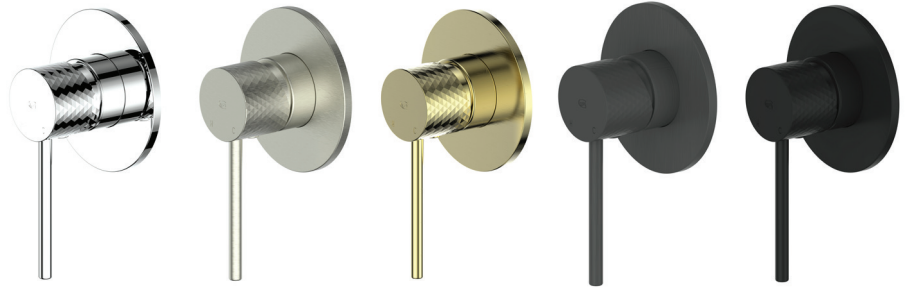

MIKA

Shower Mixer Trim Set

- 21212500 | Chrome
- 21212501 | Brushed Nickel
- 21212506 | Brushed Brass
- 21212507 | Matte Black
- 21212509 | Gun Metal

WELS N/A | 80mm² Faceplate
 Trim set only to suit MP25 MP Shower Valve Body

MP25 MP Shower Valve Body
 9404860 | Finish N/A
 WELS N/A | MP
 Trim set sold seperately

NZ PHONE - 0800 655 455
 EMAIL - nzsales@greenstapware.com
 WEBSITE - greenstapware.com

 | **GREENS**
 where life meets water