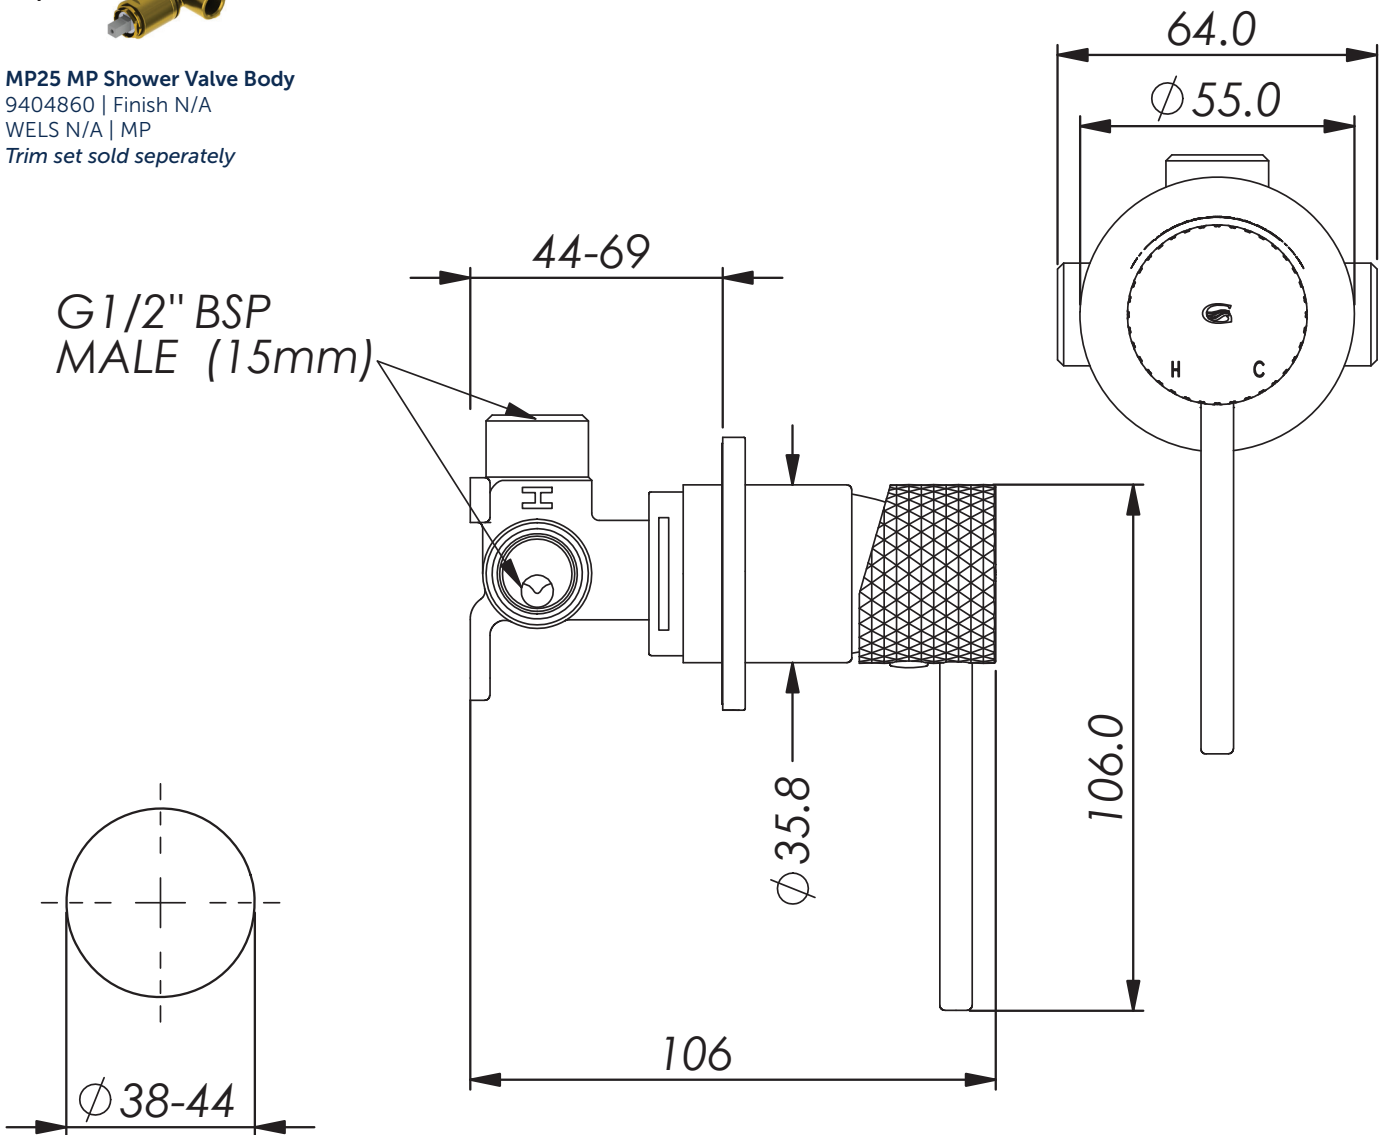

MIKA

Mini Shower Mixer Trim Set

- 21212510 | Chrome
- 21212511 | Brushed Nickel
- 21212516 | Brushed Brass
- 21212517 | Matte Black
- 21212519 | Gun Metal

WELS N/A | 55mm² Faceplate
 Trim set only to suit MP25 MP Shower Valve Body

MP25 MP Shower Valve Body
 9404860 | Finish N/A
 WELS N/A | MP
 Trim set sold separately

Mounting Hole

NZ PHONE - 0800 655 455
 EMAIL - nzsales@greenstapware.com
 WEBSITE - greenstapware.com