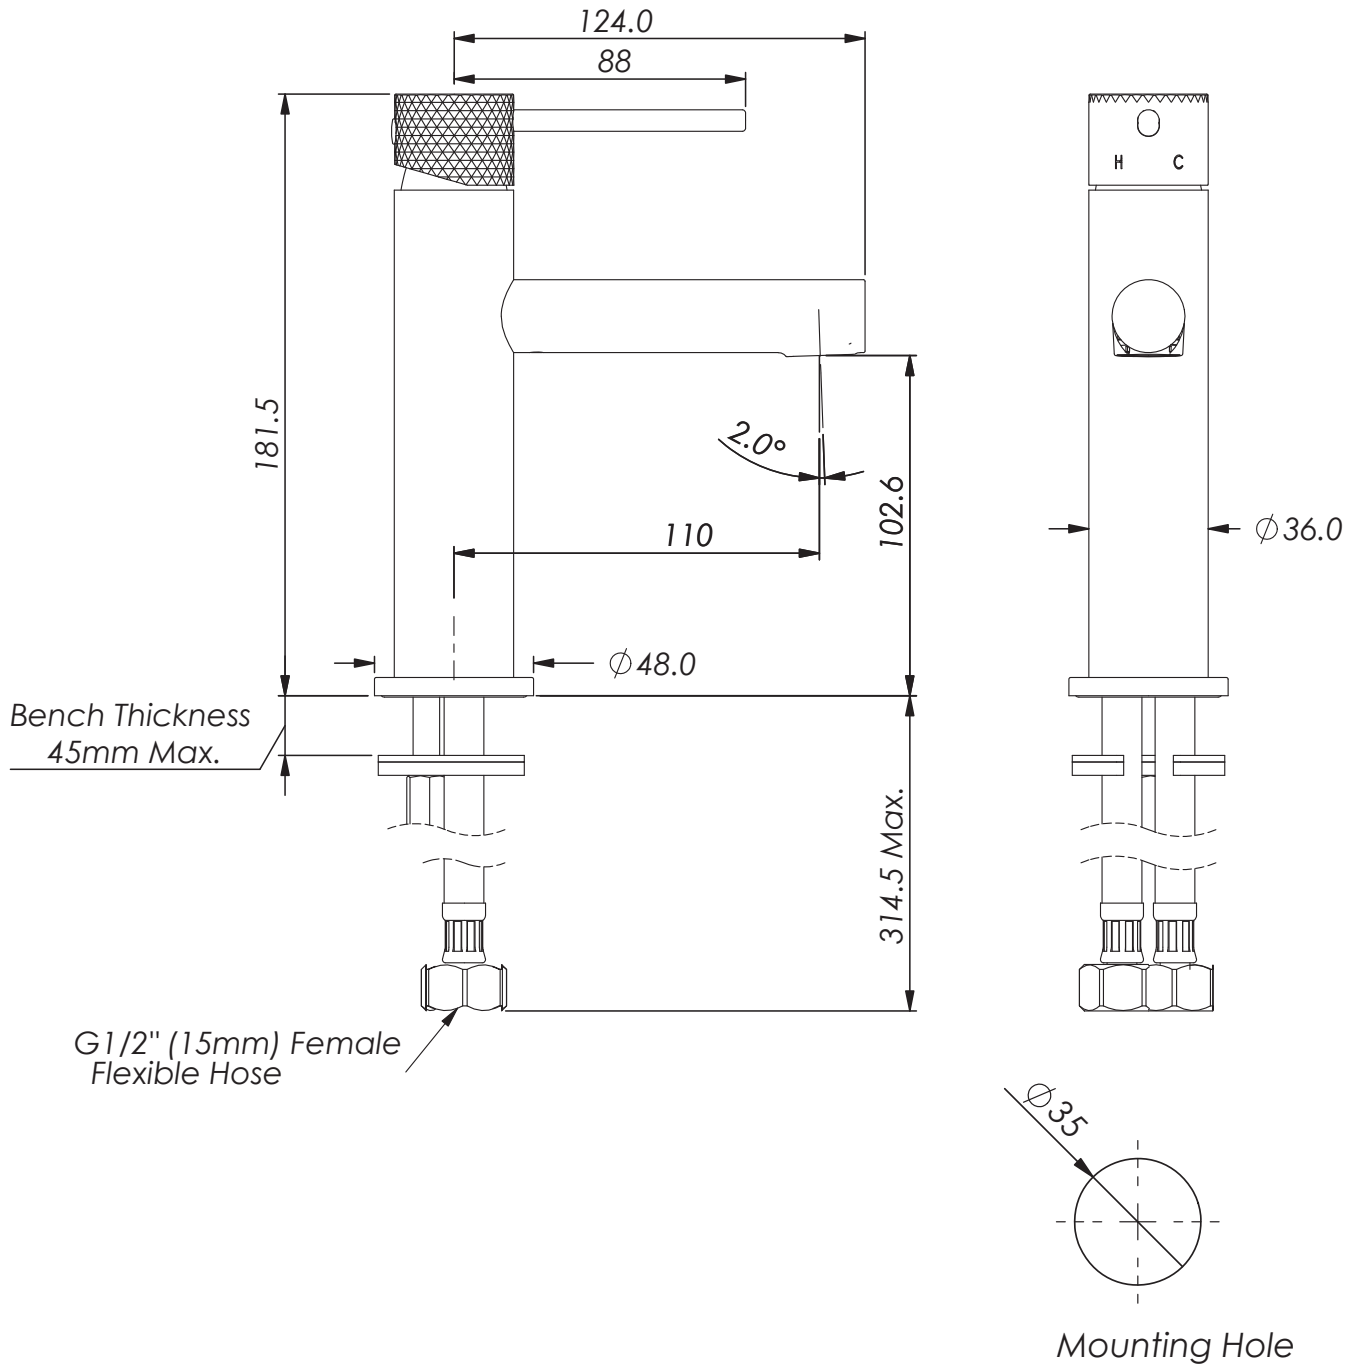

MIKA

Basin Mixer

- 212125500 | Chrome
- 212125510 | Brushed Nickel
- 212125560 | Brushed Brass
- 212125570 | Matte Black
- 212125590 | Gun Metal

WELS 5 Stars 6.0L/Min | AP | Fixed Spout

NZ PHONE - 0800 655 455
 EMAIL - nzsales@greenstapware.com
 WEBSITE - greenstapware.com