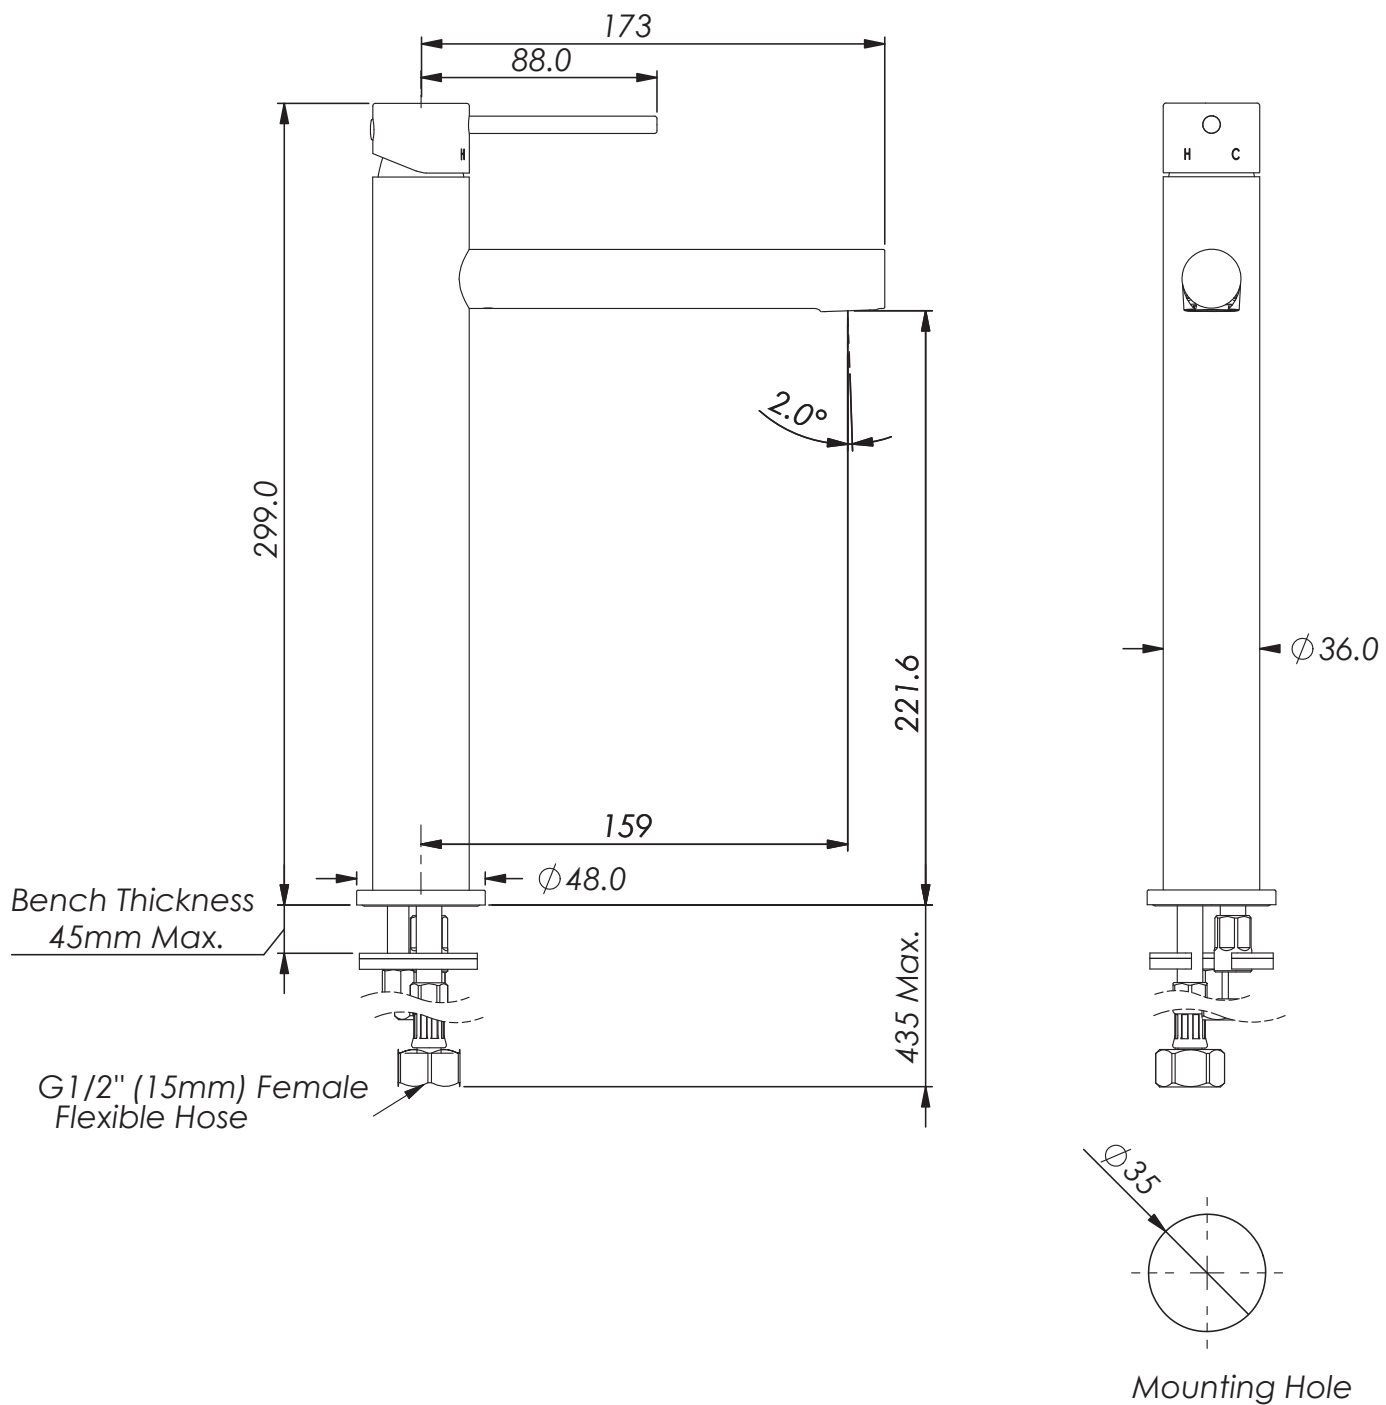

MACI Tower Basin Mixer

- 212025600 | Chrome
- 212025610 | Brushed Nickel
- 212025660 | Brushed Brass
- 212025670 | Matte Black
- 212025690 | Gun Metal

WELS 5 Stars 6.0L/Min | AP | Fixed Spout

NZ PHONE - 0800 655 455
 EMAIL - nzsales@greenstapware.com
 WEBSITE - greenstapware.com