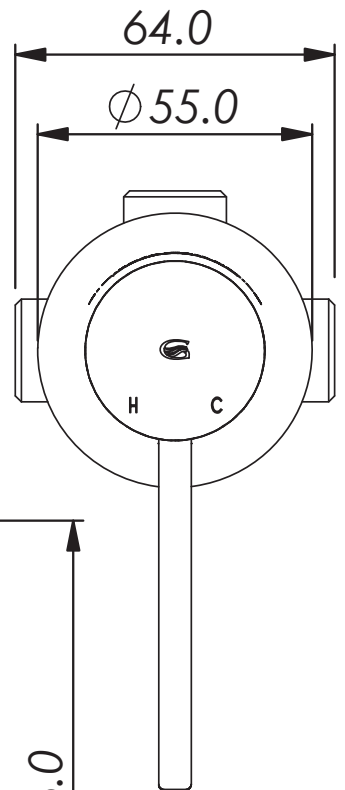

MACI

Mini Shower Mixer Trim Set

- 21202510 | Chrome
- 21202511 | Brushed Nickel
- 21202516 | Brushed Brass
- 21202517 | Matte Black
- 21202519 | Gun Metal

WELS N/A | 55mm² Faceplate
 Trim set only to suit MP25 MP Shower Valve Body

MP25 MP Shower Valve Body
 9404860 | Finish N/A
 WELS N/A | MP
 Trim set sold seperately

Mounting Hole

NZ PHONE - 0800 655 455
 EMAIL - nzsales@greenstapware.com
 WEBSITE - greenstapware.com