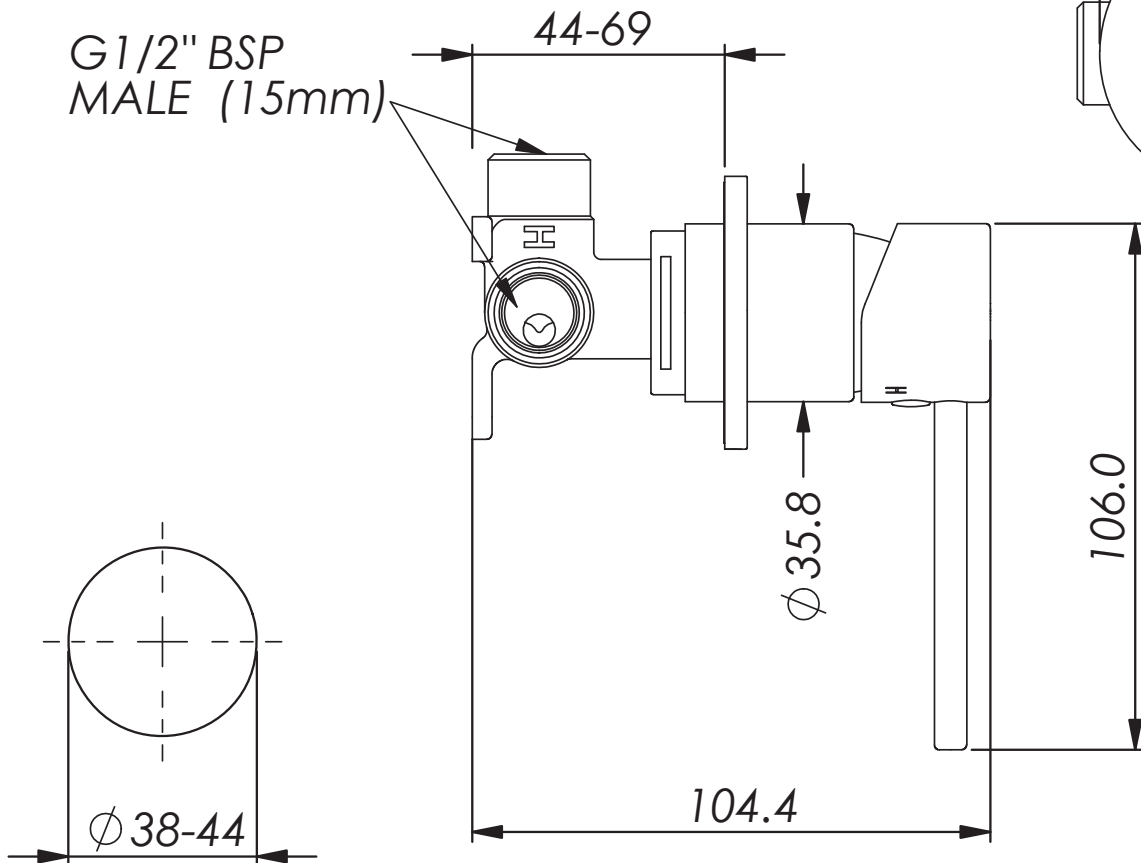

MACI

Mini Shower Mixer Trim Set

- 21202510 | Chrome
- 21202511 | Brushed Nickel
- 21202516 | Brushed Brass
- 21202517 | Matte Black
- 21202519 | Gun Metal

WELS N/A | 55mm² Faceplate
 Trim set only to suit MP25 MP Shower Valve Body

MP25 MP Shower Valve Body
 9404860 | Finish N/A
 WELS N/A | MP
 Trim set sold seperately

Mounting Hole

NZ PHONE - 0800 655 455
 EMAIL - nzsales@greenstapware.com
 WEBSITE - greenstapware.com