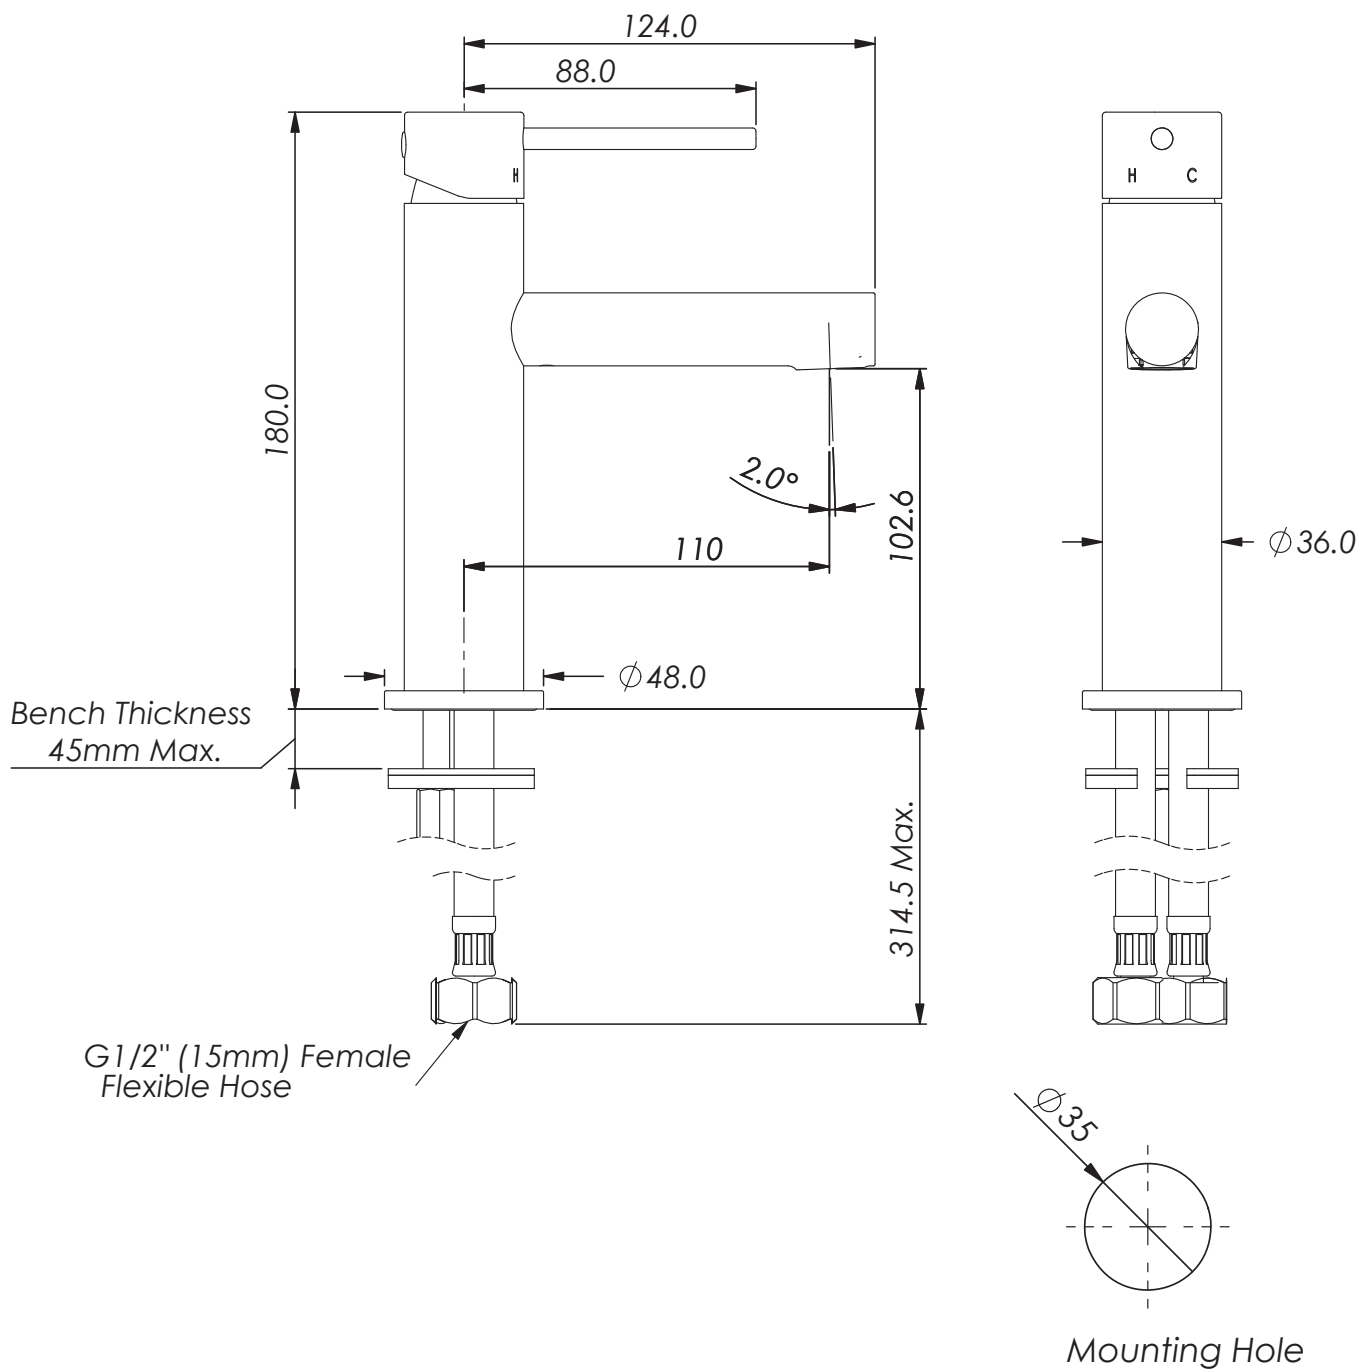

MACI

Basin Mixer

- 212025500 | Chrome
- 212025510 | Brushed Nickel
- 212025560 | Brushed Brass
- 212025570 | Matte Black
- 212025590 | Gun Metal

WELS 5 Stars 6.0L/Min | AP | Fixed Spout

NZ PHONE - 0800 655 455
 EMAIL - nzsales@greenstapware.com
 WEBSITE - greenstapware.com