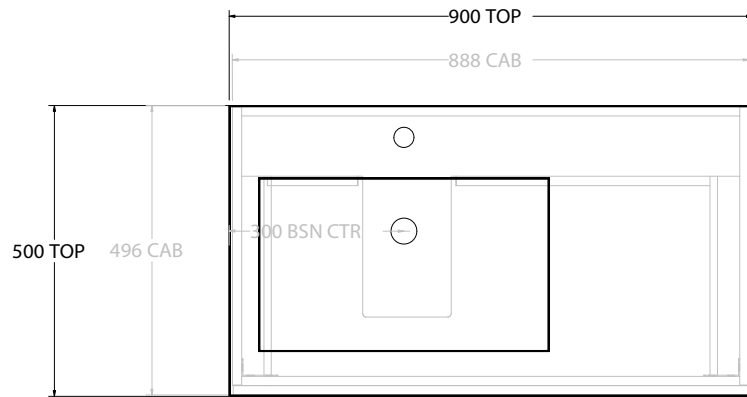

PRODUCT:	GLACIER ALL DRAWER SLIM 900 WALL HUNG CENTRE BASIN	
CODE:	LITE: GLLFAS0900WHCCM	PRO: GLPFAS0900WHCCM
MOUNTING:	WALL HUNG	
SIZE:	900W X 500D X 395H	
CONFIGURATION:	ALL DRAWER	
VERSION:	01	DATE: 22/08/22

TOP:	CAST MARBLE LAURETTA 900
BASIN POSITION:	CENTRE BASIN

NOTES:
ALL DIMENSIONS ARE NOMINAL AND SUBJECT TO CHANGE. DO NOT DRILL OR ROUGH IN UNTIL YOU HAVE RECEIVED AND MEASURED YOUR PRODUCT. ALL DIMENSIONS ARE IN MILLIMETRES. DO NOT MEASURE FROM DRAWING.

Adp

PRODUCT:	GLACIER ALL DRAWER SLIM 900 WALL HUNG OFFSET BASIN	
CODE:	LITE: GLLFAS0900WHLCM*	PRO: GLPFAS0900WHLCM*
MOUNTING:	WALL HUNG	
SIZE:	900W X 500D X 395H	
CONFIGURATION:	ALL DRAWER	
VERSION:	01	DATE: 22/08/22

TOP:	CAST MARBLE LAURETTA 900
BASIN POSITION:	OFFSET BASIN

NOTES:
ALL DIMENSIONS ARE NOMINAL AND SUBJECT TO CHANGE.
DO NOT DRILL OR ROUGH IN UNTIL YOU HAVE RECEIVED AND MEASURED YOUR PRODUCT.
ALL DIMENSIONS ARE IN MILLIMETRES.
DO NOT MEASURE FROM DRAWING.
*LEFT HAND OFFSET PICTURED, RIGHT HAND OFFSET IS SAME BUT MIRRORED (REPLACE CODE SUFFIX LCM, WITH RCM)