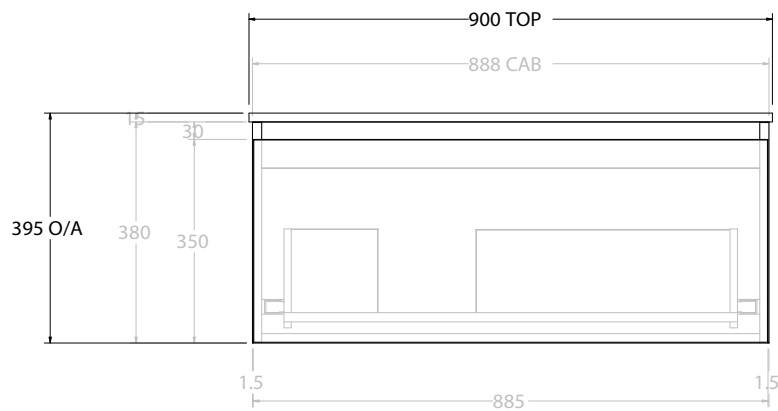

PRODUCT:	GLACIER ALL DRAWER SLIM 900 WALL HUNG CENTRE BASIN	
CODE:	LITE: GLLFAS0900WHCCM	PRO: GLPFAS0900WHCCM
MOUNTING:	WALL HUNG	
SIZE:	900W X 500D X 395H	
CONFIGURATION:	ALL DRAWER	
VERSION:	01	DATE: 22/08/22

TOP:	CAST MARBLE LAURETTA 900
BASIN POSITION:	CENTRE BASIN

NOTES:
ALL DIMENSIONS ARE NOMINAL AND SUBJECT TO CHANGE. DO NOT DRILL OR ROUGH IN UNTIL YOU HAVE RECEIVED AND MEASURED YOUR PRODUCT. ALL DIMENSIONS ARE IN MILLIMETRES. DO NOT MEASURE FROM DRAWING.

Adp

PRODUCT:	GLACIER ALL DRAWER SLIM 900 WALL HUNG OFFSET BASIN	
CODE:	LITE: GLLFAS0900WHLCM*	PRO: GLPFAS0900WHLCM*
MOUNTING:	WALL HUNG	
SIZE:	900W X 500D X 395H	
CONFIGURATION:	ALL DRAWER	
VERSION:	01	DATE: 22/08/22

TOP:	CAST MARBLE LAURETTA 900
BASIN POSITION:	OFFSET BASIN

NOTES:
ALL DIMENSIONS ARE NOMINAL AND SUBJECT TO CHANGE.
DO NOT DRILL OR ROUGH IN UNTIL YOU HAVE RECEIVED AND MEASURED YOUR PRODUCT.
ALL DIMENSIONS ARE IN MILLIMETRES.
DO NOT MEASURE FROM DRAWING.
*LEFT HAND OFFSET PICTURED, RIGHT HAND OFFSET IS SAME BUT MIRRORED (REPLACE CODE SUFFIX LCM, WITH RCM)