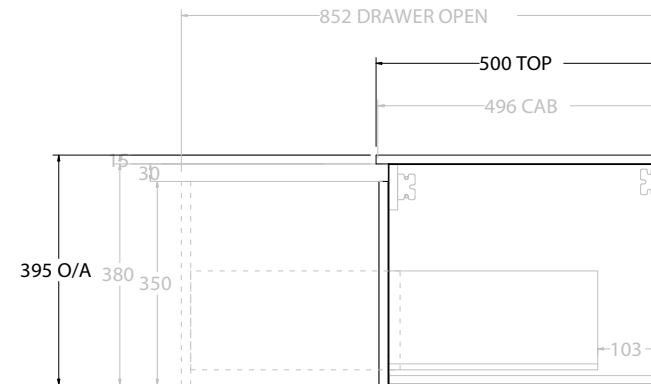

PRODUCT:	GLACIER ALL DRAWER SLIM 900 WALL HUNG CENTRE BASIN	
CODE:	LITE: GLLFAS0900WHCCM	PRO: GLPFAS0900WHCCM
MOUNTING:	WALL HUNG	
SIZE:	900W X 500D X 395H	
CONFIGURATION:	ALL DRAWER	
VERSION:	01	DATE: 22/08/22

TOP:	CAST MARBLE LAURETTA 900
BASIN POSITION:	CENTRE BASIN

NOTES:
ALL DIMENSIONS ARE NOMINAL AND SUBJECT TO CHANGE. DO NOT DRILL OR ROUGH IN UNTIL YOU HAVE RECEIVED AND MEASURED YOUR PRODUCT. ALL DIMENSIONS ARE IN MILLIMETRES. DO NOT MEASURE FROM DRAWING.

Adp

PRODUCT:	GLACIER ALL DRAWER SLIM 900 WALL HUNG OFFSET BASIN	
CODE:	LITE: GLLFAS0900WHLCM*	PRO: GLPFAS0900WHLCM*
MOUNTING:	WALL HUNG	
SIZE:	900W X 500D X 395H	
CONFIGURATION:	ALL DRAWER	
VERSION:	01	DATE: 22/08/22

TOP:	CAST MARBLE LAURETTA 900
BASIN POSITION:	OFFSET BASIN

NOTES:
ALL DIMENSIONS ARE NOMINAL AND SUBJECT TO CHANGE.
DO NOT DRILL OR ROUGH IN UNTIL YOU HAVE RECEIVED AND MEASURED YOUR PRODUCT.
ALL DIMENSIONS ARE IN MILLIMETRES.
DO NOT MEASURE FROM DRAWING.
*LEFT HAND OFFSET PICTURED, RIGHT HAND OFFSET IS SAME BUT MIRRORED (REPLACE CODE SUFFIX LCM, WITH RCM)