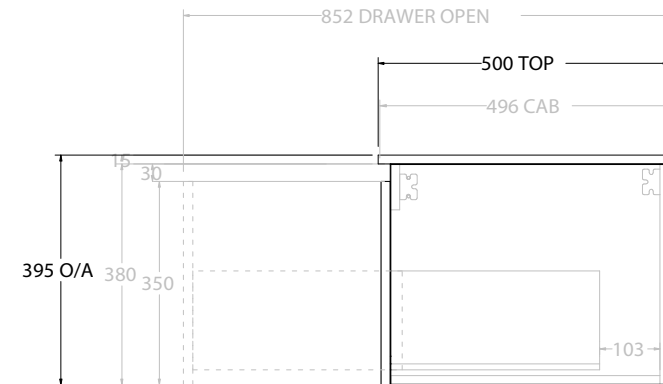

PRODUCT:	GLACIER ALL DRAWER SLIM 1200 WALL HUNG CENTRE BASIN	
CODE:	LITE: GLLFAS1200WHCCM	PRO: GLPFAS1200WHCCM
MOUNTING:	WALL HUNG	
SIZE:	1200W X 500D X 395H	
CONFIGURATION:	ALL DRAWER	
VERSION:	01	DATE: 22/08/22

TOP:	CAST MARBLE LAURETTA 1200
BASIN POSITION:	CENTRE BASIN

NOTES:
ALL DIMENSIONS ARE NOMINAL AND SUBJECT TO CHANGE. DO NOT DRILL OR ROUGH IN UNTIL YOU HAVE RECEIVED AND MEASURED YOUR PRODUCT. ALL DIMENSIONS ARE IN MILLIMETRES. DO NOT MEASURE FROM DRAWING.

Adp

PRODUCT:	GLACIER ALL DRAWER SLIM 1200 WALL HUNG OFFSET BASIN	
CODE:	LITE: GLLFAS1200WHLCM*	PRO: GLPFAS1200WHLCM*
MOUNTING:	WALL HUNG	
SIZE:	1200W X 500D X 395H	
CONFIGURATION:	ALL DRAWER	
VERSION:	01	DATE: 22/08/22

TOP:	CAST MARBLE LAURETTA 1200
BASIN POSITION:	OFFSET BASIN

NOTES:
ALL DIMENSIONS ARE NOMINAL AND SUBJECT TO CHANGE. DO NOT DRILL OR ROUGH IN UNTIL YOU HAVE RECEIVED AND MEASURED YOUR PRODUCT. ALL DIMENSIONS ARE IN MILLIMETRES. DO NOT MEASURE FROM DRAWING. *LEFT HAND OFFSET PICTURED, RIGHT HAND OFFSET IS SAME BUT MIRRORRED (REPLACE CODE SUFFIX LCM, WITH RCM)