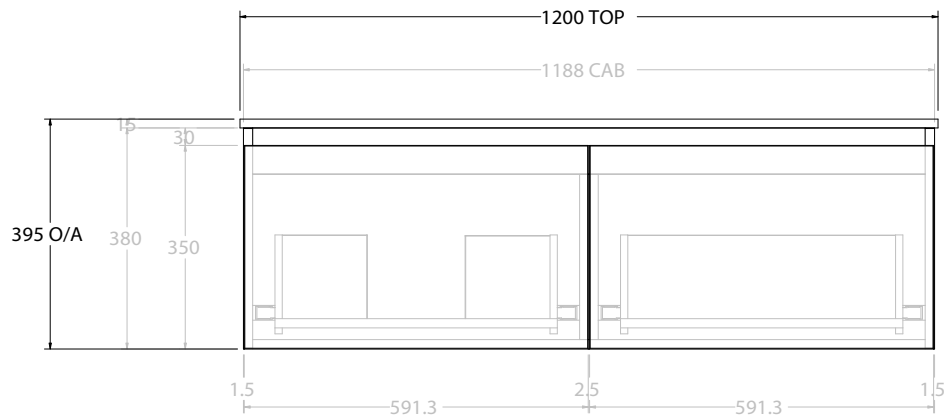

PRODUCT:	GLACIER ALL DRAWER SLIM 1200 WALL HUNG CENTRE BASIN	
CODE:	LITE: GLLFAS1200WHCCM	PRO: GLPFAS1200WHCCM
MOUNTING:	WALL HUNG	
SIZE:	1200W X 500D X 395H	
CONFIGURATION:	ALL DRAWER	
VERSION:	01	DATE: 22/08/22

TOP:	CAST MARBLE LAURETTA 1200
BASIN POSITION:	CENTRE BASIN

NOTES:
ALL DIMENSIONS ARE NOMINAL AND SUBJECT TO CHANGE. DO NOT DRILL OR ROUGH IN UNTIL YOU HAVE RECEIVED AND MEASURED YOUR PRODUCT. ALL DIMENSIONS ARE IN MILLIMETRES. DO NOT MEASURE FROM DRAWING.

Adp

PRODUCT:	GLACIER ALL DRAWER SLIM 1200 WALL HUNG OFFSET BASIN	
CODE:	LITE: GLLFAS1200WHLCM*	PRO: GLPFAS1200WHLCM*
MOUNTING:	WALL HUNG	
SIZE:	1200W X 500D X 395H	
CONFIGURATION:	ALL DRAWER	
VERSION:	01	DATE: 22/08/22

TOP:	CAST MARBLE LAURETTA 1200
BASIN POSITION:	OFFSET BASIN

NOTES:
ALL DIMENSIONS ARE NOMINAL AND SUBJECT TO CHANGE. DO NOT DRILL OR ROUGH IN UNTIL YOU HAVE RECEIVED AND MEASURED YOUR PRODUCT. ALL DIMENSIONS ARE IN MILLIMETRES. DO NOT MEASURE FROM DRAWING. *LEFT HAND OFFSET PICTURED, RIGHT HAND OFFSET IS SAME BUT MIRRORRED (REPLACE CODE SUFFIX LCM, WITH RCM)