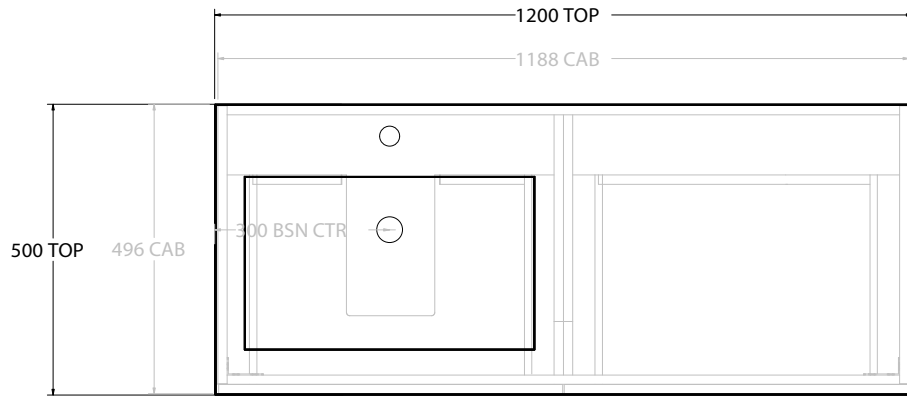

PRODUCT:	GLACIER ALL DRAWER SLIM 1200 WALL HUNG CENTRE BASIN	
CODE:	LITE: GLLFAS1200WHCCM	PRO: GLPFAS1200WHCCM
MOUNTING:	WALL HUNG	
SIZE:	1200W X 500D X 395H	
CONFIGURATION:	ALL DRAWER	
VERSION:	01	DATE: 22/08/22

TOP:	CAST MARBLE LAURETTA 1200
BASIN POSITION:	CENTRE BASIN

NOTES:
ALL DIMENSIONS ARE NOMINAL AND SUBJECT TO CHANGE. DO NOT DRILL OR ROUGH IN UNTIL YOU HAVE RECEIVED AND MEASURED YOUR PRODUCT. ALL DIMENSIONS ARE IN MILLIMETRES. DO NOT MEASURE FROM DRAWING.

Adp

PRODUCT:	GLACIER ALL DRAWER SLIM 1200 WALL HUNG OFFSET BASIN	
CODE:	LITE: GLLFAS1200WHLCM*	PRO: GLPFAS1200WHLCM*
MOUNTING:	WALL HUNG	
SIZE:	1200W X 500D X 395H	
CONFIGURATION:	ALL DRAWER	
VERSION:	01	DATE: 22/08/22

TOP:	CAST MARBLE LAURETTA 1200
BASIN POSITION:	OFFSET BASIN

NOTES:
ALL DIMENSIONS ARE NOMINAL AND SUBJECT TO CHANGE. DO NOT DRILL OR ROUGH IN UNTIL YOU HAVE RECEIVED AND MEASURED YOUR PRODUCT. ALL DIMENSIONS ARE IN MILLIMETRES. DO NOT MEASURE FROM DRAWING. *LEFT HAND OFFSET PICTURED, RIGHT HAND OFFSET IS SAME BUT MIRRORRED (REPLACE CODE SUFFIX LCM, WITH RCM)