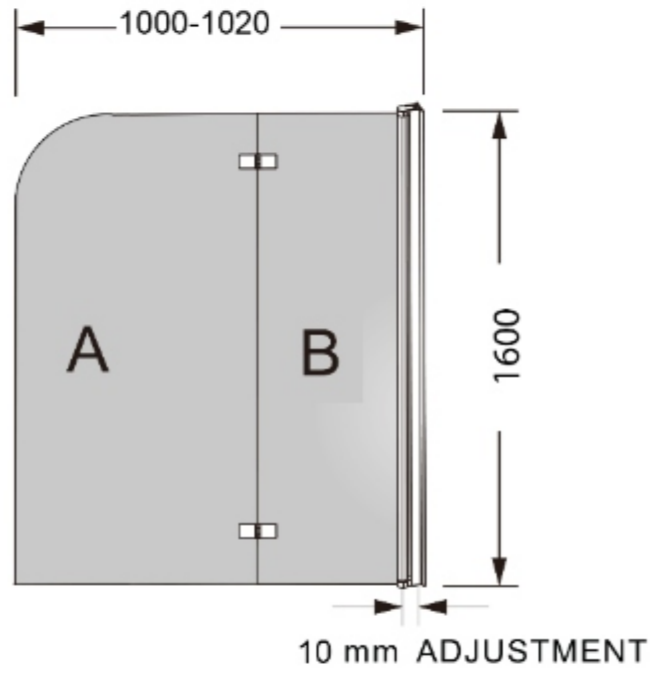

Fully Frameless - Over Bath - Every Day Fixed and Swing Bath Screen - 1000mm

Product Code: BTH-16 FS1

//open custom GIK //close custom GIK

Glass dimension

Specifications:

PLEASE NOTE: This screen must be screwed into a stud or dyna bolted to brickwork for warranty to cover

All quoted measurements are external

Height: 1600mm on all our custom glass screens

Thickness: 6mm glass thickness as standard

Size Range: 1000mm (W) x 1600mm (H) x 6mm panels

Door: 450mm (W)

Panel: 550mm (W)