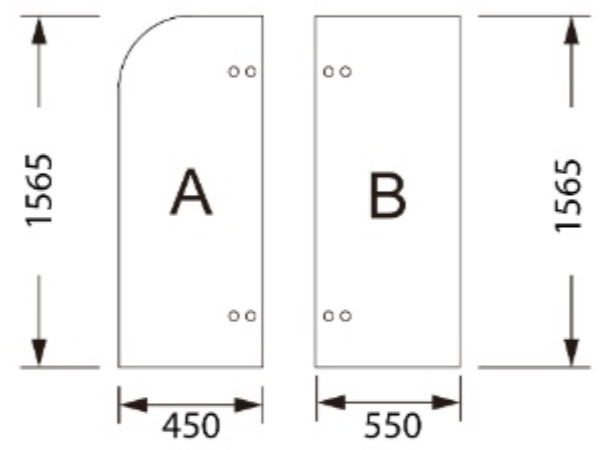

Fully Frameless - Over Bath - Every Day Fixed and Swing Bath Screen - 1000mm

Product Code: BTH-16 FS1

//open custom GIK //close custom GIK

Glass dimension

Specifications:

PLEASE NOTE: This screen must be screwed into a stud or dyna bolted to brickwork for warranty to cover

All quoted measurements are external

Height: 1600mm on all our custom glass screens

Thickness: 6mm glass thickness as standard

Size Range: 1000mm (W) x 1600mm (H) x 6mm panels

Door: 450mm (W)

Panel: 550mm (W)