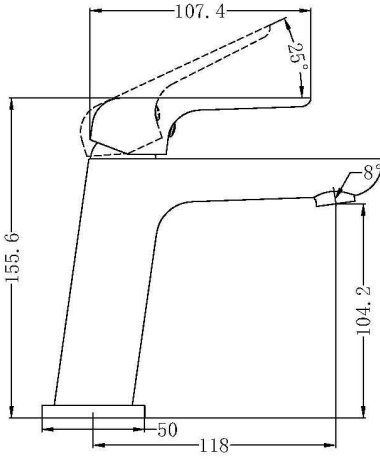

FRESH

PREMIUM RANGE

BRUSHED NICKEL

1630820
BASIN MIXER
5 STAR 5LPM

1630821
HIGH RISE BASIN MIXER FIXED
5 STAR 5LPM

1630823
BASIN / BATH MIXER & SPOUT
HANDLE ALWAYS ON RHS

MINIMAL SIZE
COVER PLATE

1630822
BATH OR SHOWER WALL
MIXER

1630824
LAUNDRY OR SINK MIXER
6 STAR 4.5 LPM

- SLIMLINE DESIGN
- MODERN ROUNDED EDGE LOOK
- 35MM CARTRIDGE
- AVAILABLE IN BRIGHT CHROME / MATTE BLACK OR BRUSHED NICKEL FINISH

- MATCHES EITHER ROUND OR SQUARE ACCESSORIES
- DURABLE STURDY RANGE
- 15 YEAR WARRANTY ON CARTRIDGE

MEASUREMENTS ARE GUIDE ONLY
ALLOW FOR +/- VARIATIONS
HAVE ACTUAL ITEM ONSITE BEFORE COMMENCING WORKS

FRESH PREMIUM RANGE

1630820
BASIN MIXER
5 STAR 5LPM

1630821
HIGH RISE BASIN MIXER FIXED
5 STAR 5LPM

1630823
BASIN / BATH MIXER & SPOUT
HANDLE ALWAYS ON RHS