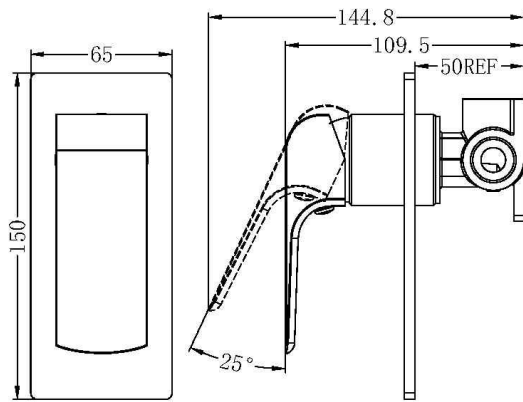

MEASUREMENTS ARE GUIDE ONLY
ALLOW FOR +/- VARIATIONS
HAVE ACTUAL ITEM ONSITE BEFORE COMMENCING WORKS

FRESH PREMIUM RANGE

1630820
BASIN MIXER
5 STAR 5LPM

1630821
HIGH RISE BASIN MIXER FIXED
5 STAR 5LPM

1630823
BASIN / BATH MIXER & SPOUT
HANDLE ALWAYS ON RHS