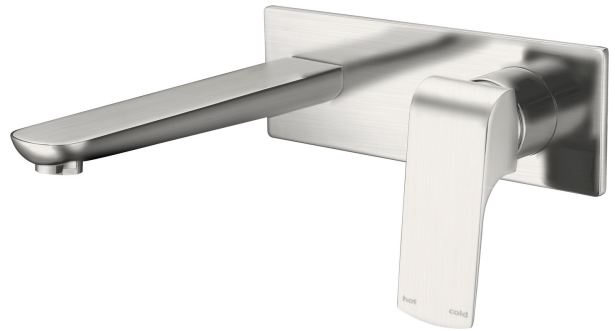

FRESH

PREMIUM RANGE

BRUSHED NICKEL

1630820
BASIN MIXER
5 STAR 5LPM

1630821
HIGH RISE BASIN MIXER FIXED
5 STAR 5LPM

1630823
BASIN / BATH MIXER & SPOUT
HANDLE ALWAYS ON RHS

MINIMAL SIZE
COVER PLATE

1630822
BATH OR SHOWER WALL
MIXER

1630824
LAUNDRY OR SINK MIXER
6 STAR 4.5 LPM

- SLIMLINE DESIGN
- MODERN ROUNDED EDGE LOOK
- 35MM CARTRIDGE
- AVAILABLE IN BRIGHT CHROME / MATTE BLACK OR BRUSHED NICKEL FINISH

- MATCHES EITHER ROUND OR SQUARE ACCESSORIES
- DURABLE STURDY RANGE
- 15 YEAR WARRANTY ON CARTRIDGE

MEASUREMENTS ARE GUIDE ONLY
ALLOW FOR +/- VARIATIONS
HAVE ACTUAL ITEM ONSITE BEFORE COMMENCING WORKS

FRESH PREMIUM RANGE

1630820
BASIN MIXER
5 STAR 5LPM

1630821
HIGH RISE BASIN MIXER FIXED
5 STAR 5LPM

1630823
BASIN / BATH MIXER & SPOUT
HANDLE ALWAYS ON RHS