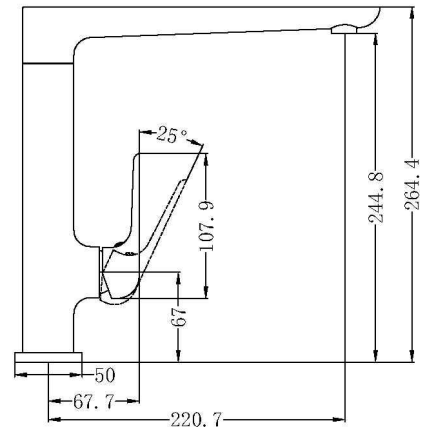

1630824
LAUNDRY OR SINK MIXER
6 STAR 4.5 LPM