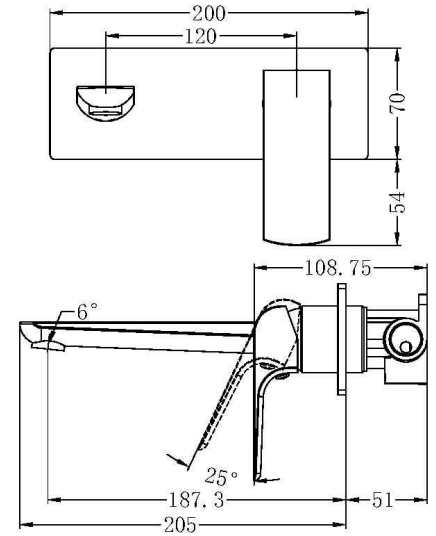

MEASUREMENTS ARE GUIDE ONLY
ALLOW FOR +/- VARIATIONS
HAVE ACTUAL ITEM ONSITE BEFORE COMMENCING WORKS

FRESH PREMIUM RANGE

1630820
BASIN MIXER
5 STAR 5LPM

1630821
HIGH RISE BASIN MIXER FIXED
5 STAR 5LPM

1630823
BASIN / BATH MIXER & SPOUT
HANDLE ALWAYS ON RHS