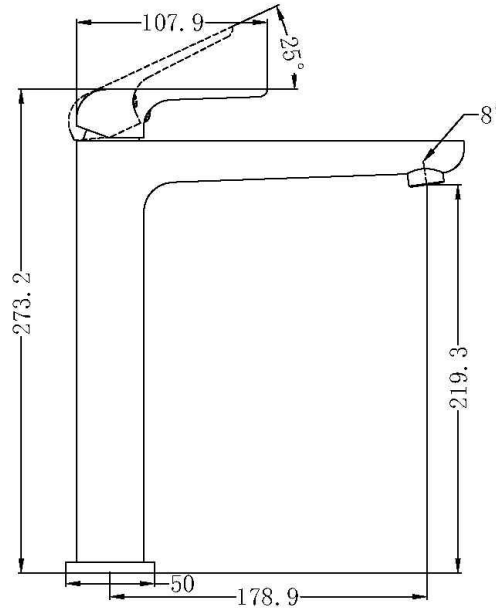

FRESH

PREMIUM RANGE

BRUSHED NICKEL

1630820
BASIN MIXER
5 STAR 5LPM

1630821
HIGH RISE BASIN MIXER FIXED
5 STAR 5LPM

1630823
BASIN / BATH MIXER & SPOUT
HANDLE ALWAYS ON RHS

MINIMAL SIZE
COVER PLATE

1630822
BATH OR SHOWER WALL
MIXER

MEASUREMENTS ARE GUIDE ONLY
ALLOW FOR +/- VARIATIONS
HAVE ACTUAL ITEM ONSITE BEFORE COMMENCING WORKS

FRESH PREMIUM RANGE

1630820
BASIN MIXER
5 STAR 5LPM

1630821
HIGH RISE BASIN MIXER FIXED
5 STAR 5LPM

1630823
BASIN / BATH MIXER & SPOUT
HANDLE ALWAYS ON RHS