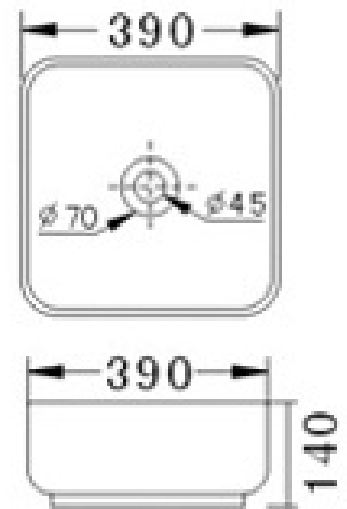

USE ACTUAL BASIN FOR CUT OUT

ALLOW VARIATIONS TO
MEASUREMENTS

TAPWARE & WASTE EXTRA

Quality Vitreous China

FRANZ BASINS

9. RONNIE 1623705
COUNTER TOP BASIN
410W X 145H
NO OVERFLOW

10. ORLAY 390 1623706
COUNTER TOP BASIN
390W X 390D X 140H
NO OVERFLOW