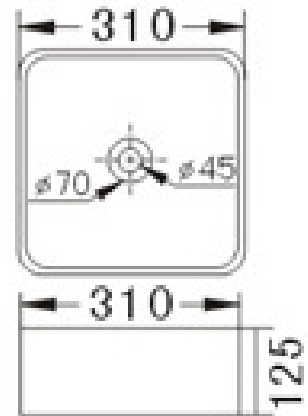

FRANZ BASINS

15.

16.

15. LANCY 1629546
VESSEL ONE TAP HOLE
400W X 400D X 144H
NO OVERFLOW

16. ZURICH 1629548
MINI SQUARE VESSEL
310W X 310D X 125H
NO OVERFLOW

USE ACTUAL BASIN FOR CUT OUT

ALLOW VARIATIONS TO
MEASUREMENTS

TAPWARE & WASTE EXTRA

Quality Vitreous China