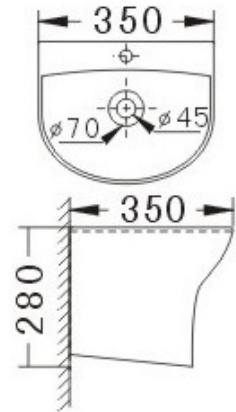

FRANZ BASINS

2.

3.

2. FOX 400 1622447
VESSEL
400W X 400D X 150H

3. FOX 490 1622448
VESSEL
490W X 390D X 150H

USE ACTUAL BASIN FOR CUT OUT

ALLOW VARIATIONS TO
MEASUREMENTS

TAPWARE & WASTE EXTRA

USE ACTUAL BASIN FOR CUT OUT

ALLOW VARIATIONS TO
MEASUREMENTS

TAPWARE & WASTE EXTRA

Quality Vitreous China

FRANZ BASINS

6.

7.

With Metal
Overflow Ring