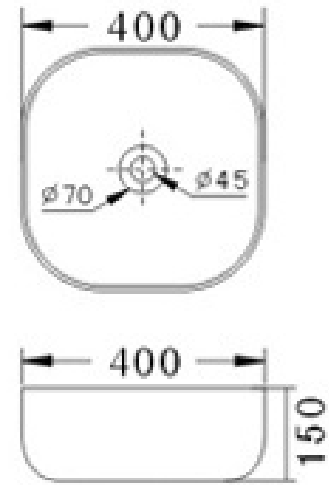

FRANZ BASINS

1.

Now With Metal
Overflow Ring

1. CANNES 1622442
VANITY BASIN
550W X 470D

USE ACTUAL BASIN FOR CUT OUT

ALLOW VARIATIONS TO
MEASUREMENTS

TAPWARE & WASTE EXTRA

Quality Vitreous China

FRANZ BASINS

2.

3.

2. FOX 400 1622447
VESSEL
400W X 400D X 150H

3. FOX 490 1622448
VESSEL
490W X 390D X 150H

USE ACTUAL BASIN FOR CUT OUT

ALLOW VARIATIONS TO
MEASUREMENTS

TAPWARE & WASTE EXTRA