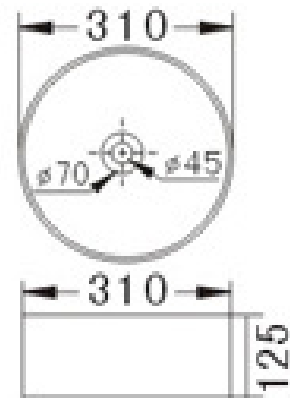

FRANZ BASINS

13.

14.

13. BERN 1629545
VESSEL ONE TAP HOLE
420W X 140H
NO OVERFLOW

14. MORITZ 1629547
MINI ROUND VESSEL
310W X 125H
NO OVERFLOW

USE ACTUAL BASIN FOR CUT OUT

ALLOW VARIATIONS TO
MEASUREMENTS

TAPWARE & WASTE EXTRA

Quality Vitreous China