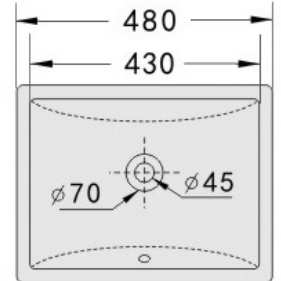

FRANZ BASINS