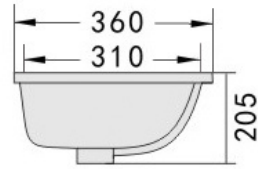

FRANZ BASINS