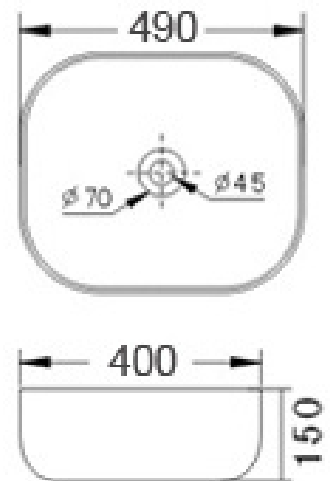

FRANZ BASINS

1.

Now With Metal
Overflow Ring

1. CANNES 1622442
VANITY BASIN
550W X 470D

USE ACTUAL BASIN FOR CUT OUT

ALLOW VARIATIONS TO
MEASUREMENTS

TAPWARE & WASTE EXTRA

Quality Vitreous China

FRANZ BASINS

2.

3.

2. FOX 400 1622447
VESSEL
400W X 400D X 150H

3. FOX 490 1622448
VESSEL
490W X 390D X 150H

USE ACTUAL BASIN FOR CUT OUT

ALLOW VARIATIONS TO
MEASUREMENTS

TAPWARE & WASTE EXTRA