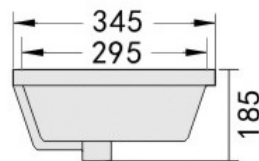

FRANZ BASINS

Now With Metal
Overflow Ring

4.

Now With Metal
Overflow Ring

5.

4. LYON 470 1622450
UNDERCOUNTER
FIXING BRACKETS SUPPLIED
OVERFLOW AT FRONT

5. LYON 530 1622451
UNDERCOUNTER
FIXING BRACKETS SUPPLIED
OVERFLOW AT FAR SIDE (AS PICTURED)

USE ACTUAL BASIN FOR CUT OUT

ALLOW VARIATIONS TO
MEASUREMENTS

TAPWARE & WASTE EXTRA

Quality Vitreous China