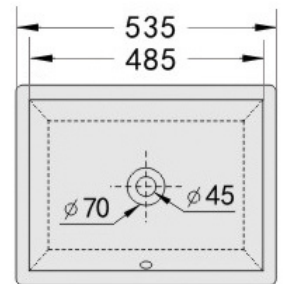

Now With Metal
Overflow Ring

4.