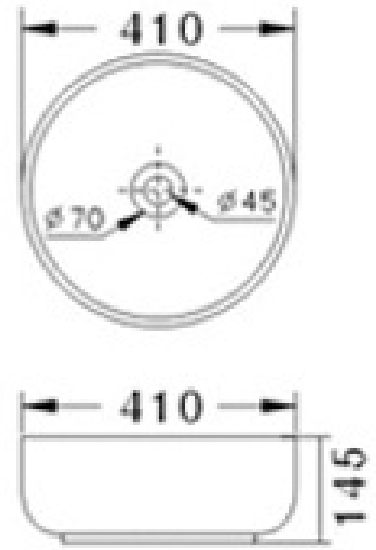

FRANZ BASINS

9. RONNIE 1623705
COUNTER TOP BASIN
410W X 145H
NO OVERFLOW

10. ORLAY 390 1623706
COUNTER TOP BASIN
390W X 390D X 140H
NO OVERFLOW

USE ACTUAL BASIN FOR CUT OUT

ALLOW VARIATIONS TO
MEASUREMENTS

TAPWARE & WASTE EXTRA

Quality Vitreous China