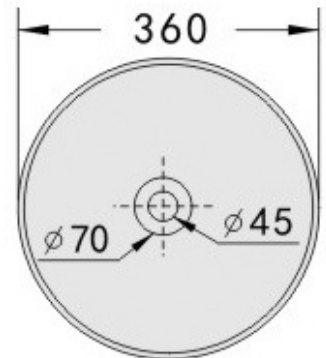

19.

**NEW
ITEM**