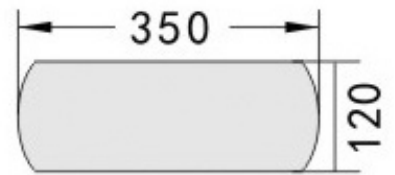

FRANZ BASINS

**NEW
ITEM**