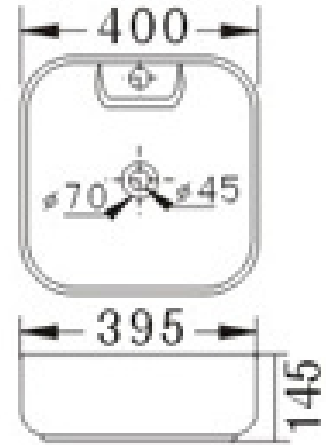

FRANZ BASINS