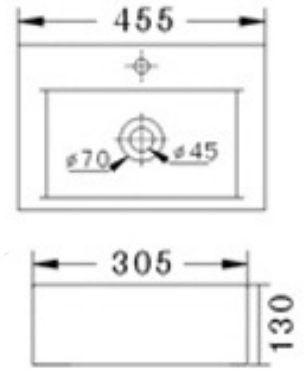

7.

With Metal
Overflow Ring