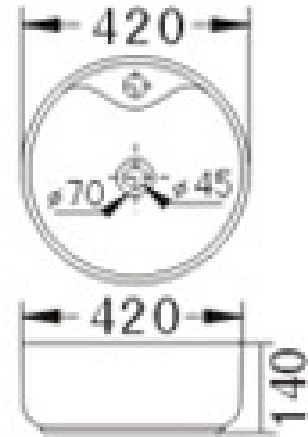

FRANZ BASINS