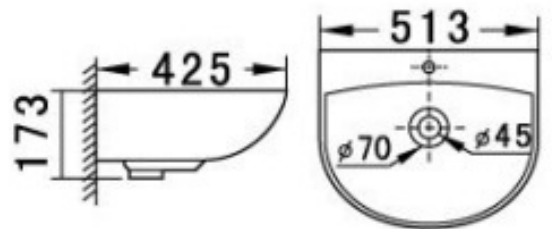

6. NORT 1622453
WALL BASIN WITH FIXING BOLTS
455W X 310D
NO OVERFLOW
1 TAP HOLE

8. HYATT 1631807
WALL BASIN WITH FIXING BOLTS
510W X 420D
WITH OVERFLOW
1 TAP HOLE

7. MECURE 1631808
WALL BASIN WITH FIXING BOLTS
INTEGRATED SKIRT AS PICTURED
350W X 350D X 280H
WITH OVERFLOW
1 TAP HOLE

USE ACTUAL BASIN FOR CUT OUT

ALLOW VARIATIONS TO
MEASUREMENTS

TAPWARE & WASTE EXTRA

Quality Vitreous China