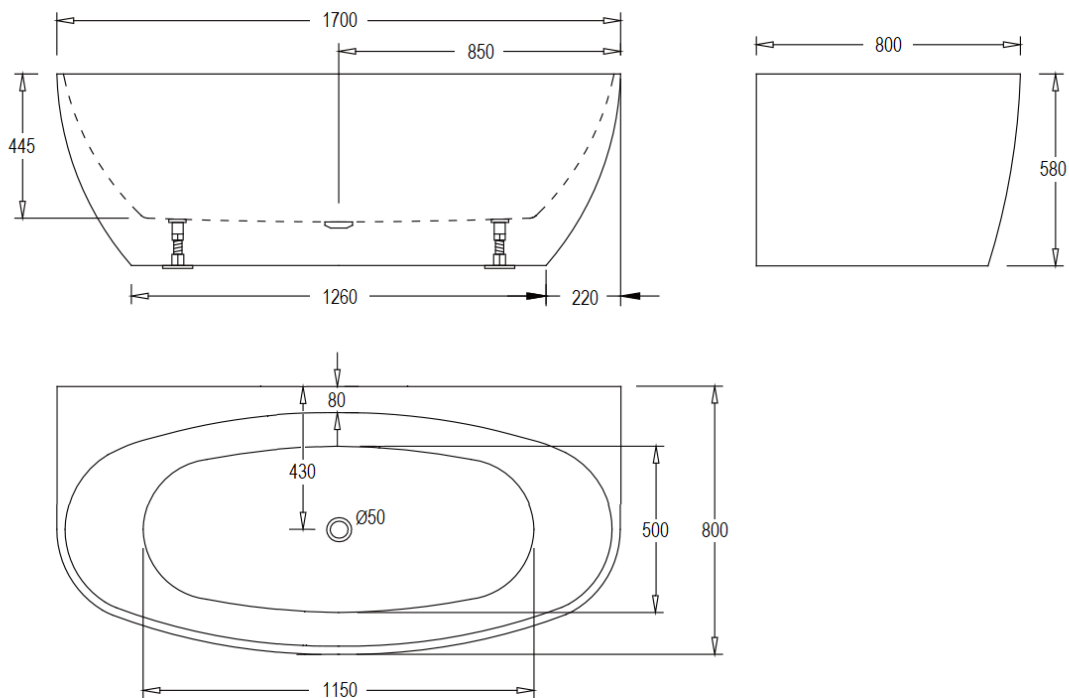

BATHROOM FURNITURE
FIFTH
AVENUE

EVELYN

bathware direct
.com.au

1700MM BACK TO WALL BATH

- EV1700
- 1700x800x580mm
- Lucite acrylic
- No overflow
- 40mm waste required
- 10-year residential warranty

- Product should be inspected prior to installation for surface damages.
- Clean with soapy water or a mild detergent and a soft cloth and rinse with warm water.
- All plumbing fitting should be installed by a qualified plumber in accordance with state laws.

Please note:

Dimensions are approximate. Information provided in this installation guide is representative of the actual product available at the time of printing. Due to our policy of continuous product development the design and specifications depicted are subject to change without notice. Please confirm all particulars with your sales consultant prior to purchase.