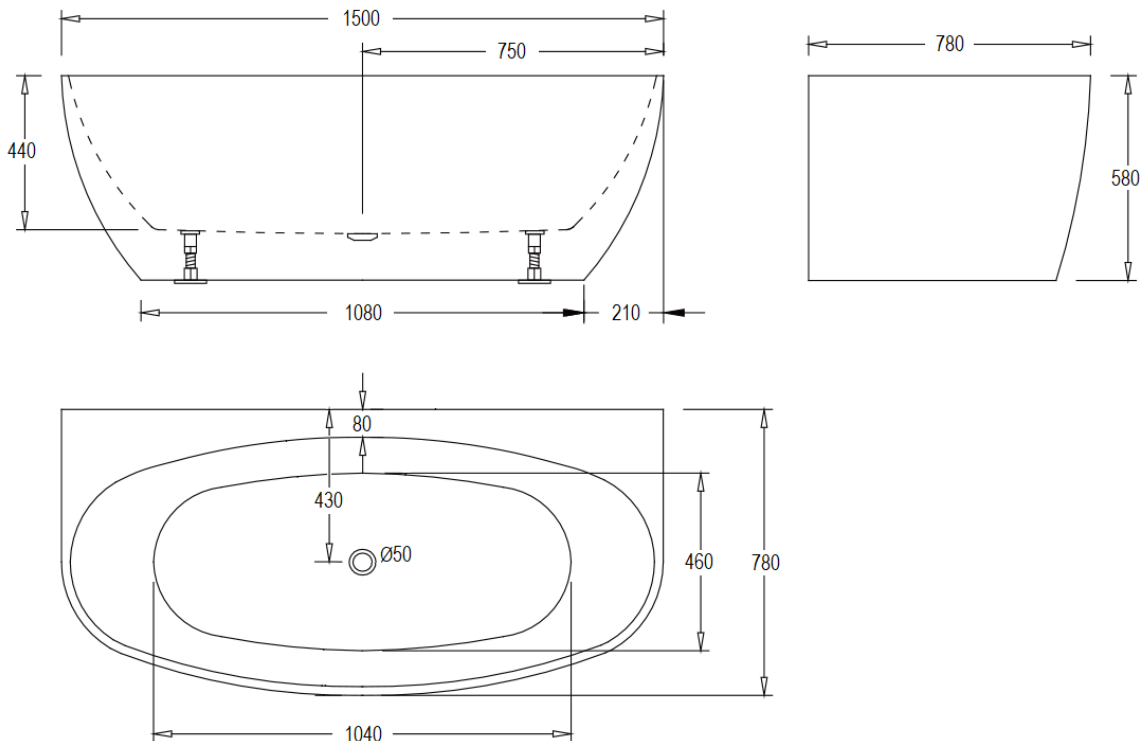

EVELYN

bathware direct
.com.au

1500MM BACK TO WALL BATH

- EV1500
- 1500x780x580mm
- Lucite acrylic
- No overflow
- 40mm waste required
- 10-year residential warranty

- Product should be inspected prior to installation for surface damages.
- Clean with soapy water or a mild detergent and a soft cloth and rinse with warm water.
- All plumbing fitting should be installed by a qualified plumber in accordance with state laws.

Please note:

Dimensions are approximate. Information provided in this installation guide is representative of the actual product available at the time of printing. Due to our policy of continuous product development the design and specifications depicted are subject to change without notice. Please confirm all particulars with your sales consultant prior to purchase.

BATHROOM FURNITURE
FIFTH
AVENUE

EVELYN

bathware direct
.com.au

1700MM BACK TO WALL BATH

- EV1700
- 1700x800x580mm
- Lucite acrylic
- No overflow
- 40mm waste required
- 10-year residential warranty

- Product should be inspected prior to installation for surface damages.
- Clean with soapy water or a mild detergent and a soft cloth and rinse with warm water.
- All plumbing fitting should be installed by a qualified plumber in accordance with state laws.