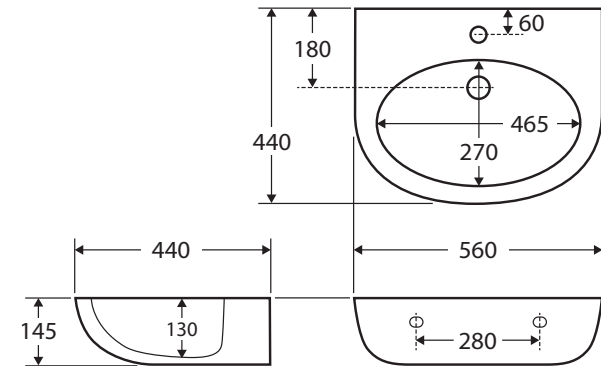

Stella Care

WALL-HUNG BASIN

Features

- Can be installed to comply with AS1428.1
- Gloss white finish
- Fully vitreous china
- Wall mounting bolts included
- Requires 32 mm waste with overflow (not included)
- Capacity: 6.3 litres

Available in

1 Tap Hole
RB379

3 Tap Holes
RB379-3

Cleaning & Care

- Wipe with a clean, soft cloth and mild soapy water or non-abrasive bathroom cleaner. Test in an inconspicuous area before cleaning the whole basin.
- Avoid placing hot objects, such as hair straighteners, on any surface as these will cause discolouration and marking.
- Spills of hair dye, after-shave lotion, nail polish and remover, aerosol spray and other harsh chemicals should be removed immediately to prevent damage and discolouration. Clean immediately with mild soapy water using a clean, soft cloth.

While we aim to ensure specifications are correct at the time of publication, Fienza reserves the right to make modifications without prior notice. Physical colour may vary from image shown. All measurements are shown in millimetres. For ceramic products, please allow +/- 10 mm tolerance for manufacturing variance. Always use physical product measurements for mark-ups and roughing-in as the technical drawing may differ from actual product received.