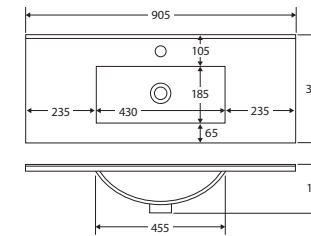

## 900MM SLIM WALL-HUNG VANITY

### Features

- Slim, space saving depth: 365mm
- Gloss white ceramic basin-top
- Requires 32mm waste, with overflow (not included)
- 12 o'clock tap hole as standard (3 tap holes also available at extra charge)
- Satin white finish on cabinet (70% matte, 30% gloss for easy cleaning)
- U-shape fingerpull channel
- Soft-close doors & drawers, full extension drawer runners
- 16mm thick backing boards and drawer bases

While we aim to ensure specifications are correct at the time of publication, Fienza reserves the right to make modifications without prior notice. Physical colour may vary from image shown. All measurements are shown in millimetres. Always use physical product measurements for mark-ups and roughing-in as the technical drawing may differ from actual product received. Tapware not included.