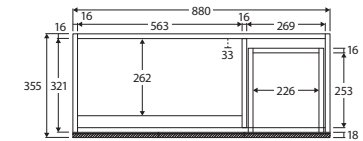

### Features

- Slim, space saving depth: 365mm
- Gloss white ceramic basin-top
- Requires 32mm waste, with overflow (not included)
- 12 o'clock tap hole as standard (3 tap holes also available at extra charge)
- Satin white finish on cabinet (70% matte, 30% gloss for easy cleaning)
- U-shape fingerpull channel
- Soft-close doors & drawers, full extension drawer runners
- 16mm thick backing boards and drawer bases

While we aim to ensure specifications are correct at the time of publication, Fienza reserves the right to make modifications without prior notice. Physical colour may vary from image shown. All measurements are shown in millimetres. Always use physical product measurements for mark-ups and roughing-in as the technical drawing may differ from actual product received. Tapware not included.