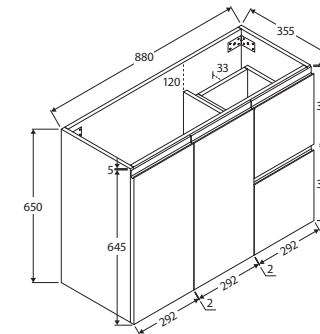

## 900MM SLIM WALL-HUNG VANITY

### Features

- Slim, space saving depth: 365mm
- Gloss white ceramic basin-top
- Requires 32mm waste, with overflow (not included)
- 12 o'clock tap hole as standard (3 tap holes also available at extra charge)
- Satin white finish on cabinet (70% matte, 30% gloss for easy cleaning)
- U-shape fingerpull channel
- Soft-close doors & drawers, full extension drawer runners
- 16mm thick backing boards and drawer bases