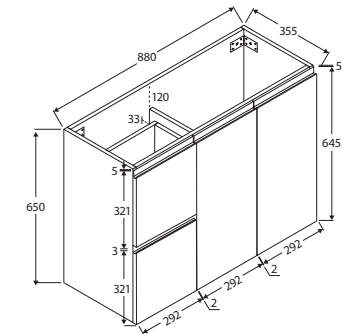

## 900MM SLIM WALL-HUNG VANITY

### Features

- Slim, space saving depth: 365mm
- Gloss white ceramic basin-top
- Requires 32mm waste, with overflow (not included)
- 12 o'clock tap hole as standard (3 tap holes also available at extra charge)
- Satin white finish on cabinet (70% matte, 30% gloss for easy cleaning)
- U-shape fingerpull channel
- Soft-close doors & drawers, full extension drawer runners
- 16mm thick backing boards and drawer bases