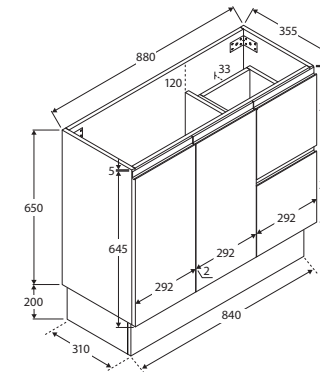

Siska 900MM SLIM VANITY ON KICKBOARD

Features

- Slim, space saving depth: 365mm
- Gloss white ceramic basin-top
- Requires 32mm waste, with overflow (not included)
- 12 o'clock tap hole as standard (3 tap holes also available at extra charge)
- Satin white finish on cabinet (70% matte, 30% gloss for easy cleaning)
- U-shape fingerpull channel
- Soft-close doors & drawers, full extension drawer runners
- 16mm thick backing boards and drawer bases