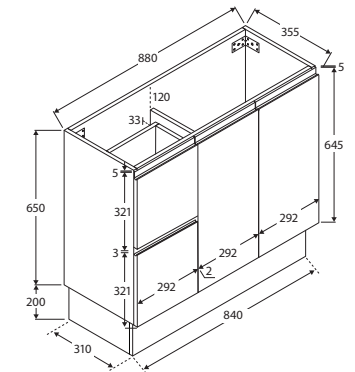

Siska 900MM SLIM VANITY ON KICKBOARD

Features

- Slim, space saving depth: 365mm
- Gloss white ceramic basin-top
- Requires 32mm waste, with overflow (not included)
- 12 o'clock tap hole as standard (3 tap holes also available at extra charge)
- Satin white finish on cabinet (70% matte, 30% gloss for easy cleaning)
- U-shape fingerpull channel
- Soft-close doors & drawers, full extension drawer runners
- 16mm thick backing boards and drawer bases

While we aim to ensure specifications are correct at the time of publication, Fienza reserves the right to make modifications without prior notice. Physical colour may vary from image shown. All measurements are shown in millimetres. Always use physical product measurements for mark-ups and roughing-in as the technical drawing may differ from actual product received. Tapware not included.