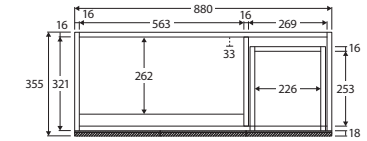

Siska 900MM SLIM VANITY ON KICKBOARD

Features

- Slim, space saving depth: 365mm
- Gloss white ceramic basin-top
- Requires 32mm waste, with overflow (not included)
- 12 o'clock tap hole as standard (3 tap holes also available at extra charge)
- Satin white finish on cabinet (70% matte, 30% gloss for easy cleaning)
- U-shape fingerpull channel
- Soft-close doors & drawers, full extension drawer runners
- 16mm thick backing boards and drawer bases

While we aim to ensure specifications are correct at the time of publication, Fienza reserves the right to make modifications without prior notice. Physical colour may vary from image shown. All measurements are shown in millimetres. Always use physical product measurements for mark-ups and roughing-in as the technical drawing may differ from actual product received. Tapware not included.