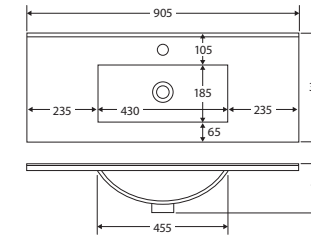

Siska 900MM SLIM VANITY ON KICKBOARD

Features

- Slim, space saving depth: 365mm
- Gloss white ceramic basin-top
- Requires 32mm waste, with overflow (not included)
- 12 o'clock tap hole as standard (3 tap holes also available at extra charge)
- Satin white finish on cabinet (70% matte, 30% gloss for easy cleaning)
- U-shape fingerpull channel
- Soft-close doors & drawers, full extension drawer runners
- 16mm thick backing boards and drawer bases

Available in

1 Tap Hole
Left Drawers
90DFKL

3 Tap Holes
Left Drawers
90DFKL-3

1 Tap Hole
Right Drawers
90DFKR

3 Tap Holes
Right Drawers
90DFKR-3

Cleaning & Care

- Regularly clean with mild soapy water using a clean, soft cloth.
- Do not use harsh detergents, bleach, abrasive cleaners or cream/wax cleaners. These substances can result in scratches and/or deposit build-ups that will affect the appearance.
- Avoid placing hot objects, such as hair straighteners, on any surface as these will cause discolouration and marking.
- Spills of hair dye, after-shave lotion, nail polish and remover, aerosol spray and other harsh chemicals should be removed immediately to prevent damage and discolouration. Clean immediately with mild soapy water using a clean, soft cloth.

While we aim to ensure specifications are correct at the time of publication, Fienza reserves the right to make modifications without prior notice. Physical colour may vary from image shown. All measurements are shown in millimetres. Always use physical product measurements for mark-ups and roughing-in as the technical drawing may differ from actual product received. Tapware not included.