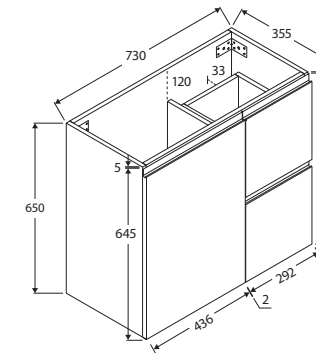

## 750MM SLIM WALL-HUNG VANITY

### Features

- Slim, space saving depth: 365mm
- Gloss white ceramic basin-top
- Requires 32mm waste, with overflow (not included)
- 12 o'clock tap hole as standard (3 tap holes also available at extra charge)
- Satin white finish on cabinet (70% matte, 30% gloss for easy cleaning)
- U-shape fingerpull channel
- Soft-close doors & drawers, full extension drawer runners
- 16mm thick backing boards and drawer bases