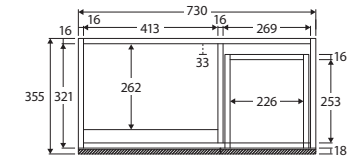

## 750MM SLIM WALL-HUNG VANITY

### Features

- Slim, space saving depth: 365mm
- Gloss white ceramic basin-top
- Requires 32mm waste, with overflow (not included)
- 12 o'clock tap hole as standard (3 tap holes also available at extra charge)
- Satin white finish on cabinet (70% matte, 30% gloss for easy cleaning)
- U-shape fingerpull channel
- Soft-close doors & drawers, full extension drawer runners
- 16mm thick backing boards and drawer bases

While we aim to ensure specifications are correct at the time of publication, Fienza reserves the right to make modifications without prior notice. Physical colour may vary from image shown. All measurements are shown in millimetres. Always use physical product measurements for mark-ups and roughing-in as the technical drawing may differ from actual product received. Tapware not included.