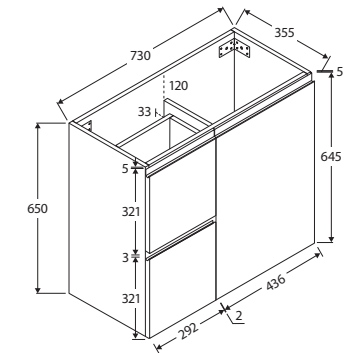

## 750MM SLIM WALL-HUNG VANITY

### Features

- Slim, space saving depth: 365mm
- Gloss white ceramic basin-top
- Requires 32mm waste, with overflow (not included)
- 12 o'clock tap hole as standard (3 tap holes also available at extra charge)
- Satin white finish on cabinet (70% matte, 30% gloss for easy cleaning)
- U-shape fingerpull channel
- Soft-close doors & drawers, full extension drawer runners
- 16mm thick backing boards and drawer bases