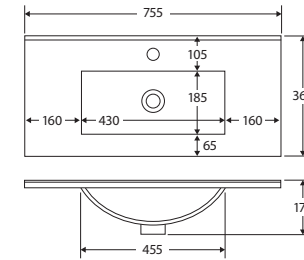

## 750MM SLIM WALL-HUNG VANITY

### Features

- Slim, space saving depth: 365mm
- Gloss white ceramic basin-top
- Requires 32mm waste, with overflow (not included)
- 12 o'clock tap hole as standard (3 tap holes also available at extra charge)
- Satin white finish on cabinet (70% matte, 30% gloss for easy cleaning)
- U-shape fingerpull channel
- Soft-close doors & drawers, full extension drawer runners
- 16mm thick backing boards and drawer bases

While we aim to ensure specifications are correct at the time of publication, Fienza reserves the right to make modifications without prior notice. Physical colour may vary from image shown. All measurements are shown in millimetres. Always use physical product measurements for mark-ups and roughing-in as the technical drawing may differ from actual product received. Tapware not included.