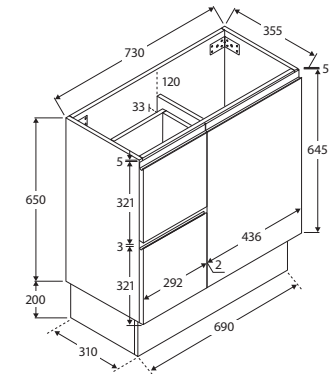

Siska 750MM SLIM VANITY ON KICKBOARD

Features

- Slim, space saving depth: 365mm
- Gloss white ceramic basin-top
- Requires 32mm waste, with overflow (not included)
- 12 o'clock tap hole as standard (3 tap holes also available at extra charge)
- Satin white finish on cabinet (70% matte, 30% gloss for easy cleaning)
- U-shape fingerpull channel
- Soft-close doors & drawers, full extension drawer runners
- 16mm thick backing boards and drawer bases

While we aim to ensure specifications are correct at the time of publication, Fienza reserves the right to make modifications without prior notice. Physical colour may vary from image shown. All measurements are shown in millimetres. Always use physical product measurements for mark-ups and roughing-in as the technical drawing may differ from actual product received. Tapware not included.