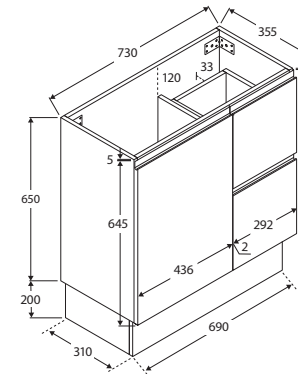

Siska 750MM SLIM VANITY ON KICKBOARD

Features

- Slim, space saving depth: 365mm
- Gloss white ceramic basin-top
- Requires 32mm waste, with overflow (not included)
- 12 o'clock tap hole as standard (3 tap holes also available at extra charge)
- Satin white finish on cabinet (70% matte, 30% gloss for easy cleaning)
- U-shape fingerpull channel
- Soft-close doors & drawers, full extension drawer runners
- 16mm thick backing boards and drawer bases

While we aim to ensure specifications are correct at the time of publication, Fienza reserves the right to make modifications without prior notice. Physical colour may vary from image shown. All measurements are shown in millimetres. Always use physical product measurements for mark-ups and roughing-in as the technical drawing may differ from actual product received. Tapware not included.