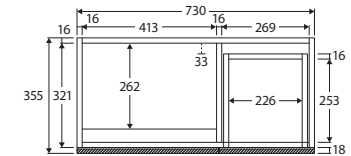

Siska 750MM SLIM VANITY ON KICKBOARD

Features

- Slim, space saving depth: 365mm
- Gloss white ceramic basin-top
- Requires 32mm waste, with overflow (not included)
- 12 o'clock tap hole as standard (3 tap holes also available at extra charge)
- Satin white finish on cabinet (70% matte, 30% gloss for easy cleaning)
- U-shape fingerpull channel
- Soft-close doors & drawers, full extension drawer runners
- 16mm thick backing boards and drawer bases

While we aim to ensure specifications are correct at the time of publication, Fienza reserves the right to make modifications without prior notice. Physical colour may vary from image shown. All measurements are shown in millimetres. Always use physical product measurements for mark-ups and roughing-in as the technical drawing may differ from actual product received. Tapware not included.