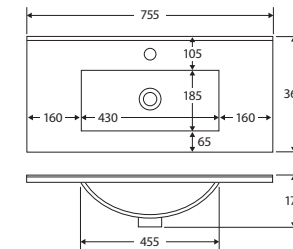

Siska 750MM SLIM VANITY ON KICKBOARD

Features

- Slim, space saving depth: 365mm
- Gloss white ceramic basin-top
- Requires 32mm waste, with overflow (not included)
- 12 o'clock tap hole as standard (3 tap holes also available at extra charge)
- Satin white finish on cabinet (70% matte, 30% gloss for easy cleaning)
- U-shape fingerpull channel
- Soft-close doors & drawers, full extension drawer runners
- 16mm thick backing boards and drawer bases

Available in

1 Tap Hole
Left Drawers
75DFKL

3 Tap Holes
Left Drawers
75DFKL-3

1 Tap Hole
Right Drawers
75DFKR

3 Tap Holes
Right Drawers
75DFKR-3

Cleaning & Care

- Regularly clean with mild soapy water using a clean, soft cloth.
- Do not use harsh detergents, bleach, abrasive cleaners or cream/wax cleaners. These substances can result in scratches and/or deposit build-ups that will affect the appearance.
- Avoid placing hot objects, such as hair straighteners, on any surface as these will cause discolouration and marking.
- Spills of hair dye, after-shave lotion, nail polish and remover, aerosol spray and other harsh chemicals should be removed immediately to prevent damage and discolouration. Clean immediately with mild soapy water using a clean, soft cloth.

While we aim to ensure specifications are correct at the time of publication, Fienza reserves the right to make modifications without prior notice. Physical colour may vary from image shown. All measurements are shown in millimetres. Always use physical product measurements for mark-ups and roughing-in as the technical drawing may differ from actual product received. Tapware not included.