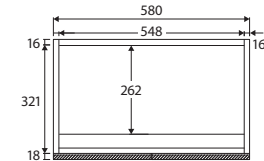

## 600MM SLIM WALL-HUNG VANITY

### Features

- Slim, space saving depth: 365mm
- Gloss white ceramic basin-top
- Requires 32mm waste, with overflow (not included)
- 12 o'clock tap hole as standard (3 tap holes also available at extra charge)
- Satin white finish on cabinet (70% matte, 30% gloss for easy cleaning)
- U-shape fingerpull channel
- Soft-close doors
- 16mm thick backing boards

While we aim to ensure specifications are correct at the time of publication, Fienza reserves the right to make modifications without prior notice. Physical colour may vary from image shown. All measurements are shown in millimetres. Always use physical product measurements for mark-ups and roughing-in as the technical drawing may differ from actual product received. Tapware not included.