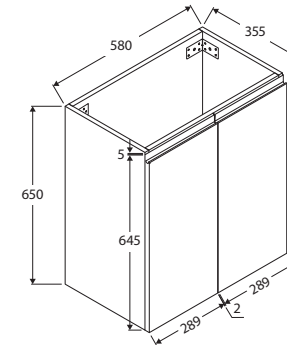

## 600MM SLIM WALL-HUNG VANITY

### Features

- Slim, space saving depth: 365mm
- Gloss white ceramic basin-top
- Requires 32mm waste, with overflow (not included)
- 12 o'clock tap hole as standard (3 tap holes also available at extra charge)
- Satin white finish on cabinet (70% matte, 30% gloss for easy cleaning)
- U-shape fingerpull channel
- Soft-close doors
- 16mm thick backing boards