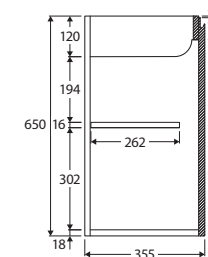

## 600MM SLIM WALL-HUNG VANITY

### Features

- Slim, space saving depth: 365mm
- Gloss white ceramic basin-top
- Requires 32mm waste, with overflow (not included)
- 12 o'clock tap hole as standard (3 tap holes also available at extra charge)
- Satin white finish on cabinet (70% matte, 30% gloss for easy cleaning)
- U-shape fingerpull channel
- Soft-close doors
- 16mm thick backing boards

While we aim to ensure specifications are correct at the time of publication, Fienza reserves the right to make modifications without prior notice. Physical colour may vary from image shown. All measurements are shown in millimetres. Always use physical product measurements for mark-ups and roughing-in as the technical drawing may differ from actual product received. Tapware not included.