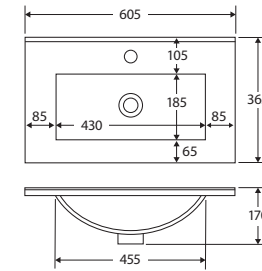

## 600MM SLIM WALL-HUNG VANITY

### Features

- Slim, space saving depth: 365mm
- Gloss white ceramic basin-top
- Requires 32mm waste, with overflow (not included)
- 12 o'clock tap hole as standard (3 tap holes also available at extra charge)
- Satin white finish on cabinet (70% matte, 30% gloss for easy cleaning)
- U-shape fingerpull channel
- Soft-close doors
- 16mm thick backing boards

While we aim to ensure specifications are correct at the time of publication, Fienza reserves the right to make modifications without prior notice. Physical colour may vary from image shown. All measurements are shown in millimetres. Always use physical product measurements for mark-ups and roughing-in as the technical drawing may differ from actual product received. Tapware not included.