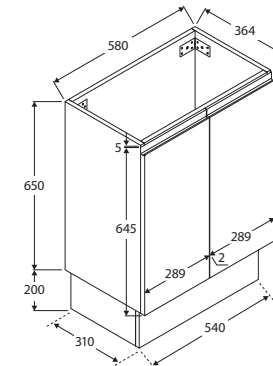

Siska 600MM SLIM VANITY ON KICKBOARD

Features

- Slim, space saving depth: 365mm
- Gloss white ceramic basin-top
- Requires 32mm waste, with overflow (not included)
- 12 o'clock tap hole as standard (3 tap holes also available at extra charge)
- Satin white finish on cabinet (70% matte, 30% gloss for easy cleaning)
- U-shape fingerpull channel
- Soft-close doors
- 16mm thick backing boards

While we aim to ensure specifications are correct at the time of publication, Fienza reserves the right to make modifications without prior notice. Physical colour may vary from image shown. All measurements are shown in millimetres. Always use physical product measurements for mark-ups and roughing-in as the technical drawing may differ from actual product received. Tapware not included.