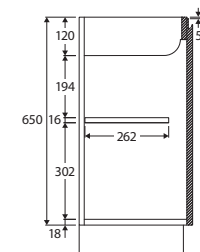

Siska 600MM SLIM VANITY ON KICKBOARD

Features

- Slim, space saving depth: 365mm
- Gloss white ceramic basin-top
- Requires 32mm waste, with overflow (not included)
- 12 o'clock tap hole as standard (3 tap holes also available at extra charge)
- Satin white finish on cabinet (70% matte, 30% gloss for easy cleaning)
- U-shape fingerpull channel
- Soft-close doors
- 16mm thick backing boards

While we aim to ensure specifications are correct at the time of publication, Fienza reserves the right to make modifications without prior notice. Physical colour may vary from image shown. All measurements are shown in millimetres. Always use physical product measurements for mark-ups and roughing-in as the technical drawing may differ from actual product received. Tapware not included.