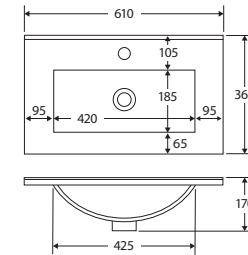

Siska 600MM SLIM VANITY ON KICKBOARD

Features

- Slim, space saving depth: 365mm
- Gloss white ceramic basin-top
- Requires 32mm waste, with overflow (not included)
- 12 o'clock tap hole as standard (3 tap holes also available at extra charge)
- Satin white finish on cabinet (70% matte, 30% gloss for easy cleaning)
- U-shape fingerpull channel
- Soft-close doors
- 16mm thick backing boards

While we aim to ensure specifications are correct at the time of publication, Fienza reserves the right to make modifications without prior notice. Physical colour may vary from image shown. All measurements are shown in millimetres. Always use physical product measurements for mark-ups and roughing-in as the technical drawing may differ from actual product received. Tapware not included.