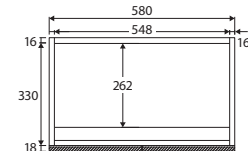

Siska 600MM SLIM VANITY ON KICKBOARD

Features

- Slim, space saving depth: 365mm
- Gloss white ceramic basin-top
- Requires 32mm waste, with overflow (not included)
- 12 o'clock tap hole as standard (3 tap holes also available at extra charge)
- Satin white finish on cabinet (70% matte, 30% gloss for easy cleaning)
- U-shape fingerpull channel
- Soft-close doors
- 16mm thick backing boards

While we aim to ensure specifications are correct at the time of publication, Fienza reserves the right to make modifications without prior notice. Physical colour may vary from image shown. All measurements are shown in millimetres. Always use physical product measurements for mark-ups and roughing-in as the technical drawing may differ from actual product received. Tapware not included.