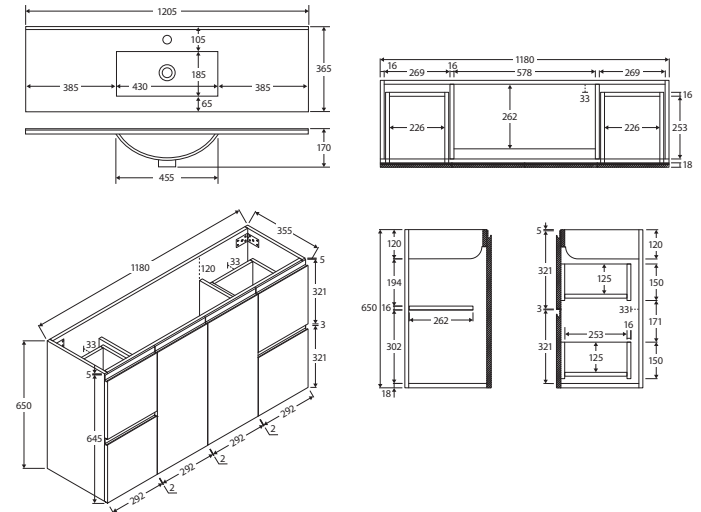

Siska

1200MM SLIM WALL-HUNG VANITY

Features

- Slim, space saving depth: 365mm
- Gloss white ceramic basin-top
- Requires 32mm waste, with overflow (not included)
- 12 o'clock tap hole as standard (3 tap holes also available at extra charge)
- Satin white finish on cabinet (70% matte, 30% gloss for easy cleaning)
- U-shape fingerpull channel
- Soft-close doors & drawers, full extension drawer runners
- 16mm thick backing boards and drawer bases

While we aim to ensure specifications are correct at the time of publication, Fienza reserves the right to make modifications without prior notice. Physical colour may vary from image shown. All measurements are shown in millimetres. Always use physical product measurements for mark-ups and roughing-in as the technical drawing may differ from actual product received. Tapware not included.