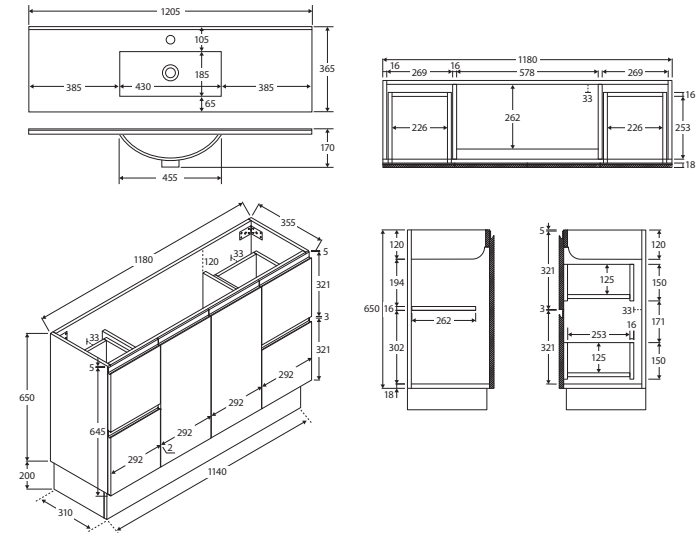

## 1200MM SLIM VANITY ON KICKBOARD

### Features

- Slim, space saving depth: 365mm
- Gloss white ceramic basin-top
- Requires 32mm waste, with overflow (not included)
- 12 o'clock tap hole as standard (3 tap holes also available at extra charge)
- Satin white finish on cabinet (70% matte, 30% gloss for easy cleaning)
- U-shape fingerpull channel
- Soft-close doors & drawers, full extension drawer runners
- 16mm thick backing boards and drawer bases