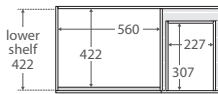

### 750 width

LEFT drawers: 75SL  
RIGHT drawers: 75SR

TOP VIEW: SHELF AREA & DRAWER AREA

SIDE VIEW: SHELF STORAGE

SIDE VIEW: RECESS & DRAWER STORAGE

### 1200 width

120S

TOP VIEW: SHELF AREA & DRAWER AREA

SIDE VIEW: SHELF STORAGE

SIDE VIEW: RECESS & DRAWER STORAGE

### 900 width

LEFT drawers: 90SL  
RIGHT drawers: 90SR

TOP VIEW: SHELF AREA & DRAWER AREA

SIDE VIEW: SHELF STORAGE

SIDE VIEW: RECESS & DRAWER STORAGE