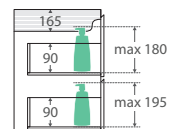

### 750 width

LEFT drawers: 75SL  
RIGHT drawers: 75SR

TOP VIEW: SHELF AREA & DRAWER AREA

SIDE VIEW: SHELF STORAGE

SIDE VIEW: RECESS & DRAWER STORAGE

### 1200 width

120S

TOP VIEW: SHELF AREA & DRAWER AREA

SIDE VIEW: SHELF STORAGE

SIDE VIEW: RECESS & DRAWER STORAGE

### 900 width

LEFT drawers: 90SL  
RIGHT drawers: 90SR

TOP VIEW: SHELF AREA & DRAWER AREA

SIDE VIEW: SHELF STORAGE

SIDE VIEW: RECESS & DRAWER STORAGE

### 1500 width

150S

TOP VIEW: SHELF AREA & DRAWER AREA

SIDE VIEW: SHELF STORAGE

SIDE VIEW: RECESS & DRAWER STORAGE