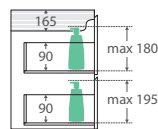

### 750 width

LEFT drawers: 75SL  
RIGHT drawers: 75SR

TOP VIEW: SHELF AREA & DRAWER AREA

SIDE VIEW: SHELF STORAGE

SIDE VIEW: RECESS & DRAWER STORAGE

### 1200 width

120S

TOP VIEW: SHELF AREA & DRAWER AREA

SIDE VIEW: SHELF STORAGE

SIDE VIEW: RECESS & DRAWER STORAGE

### 900 width

LEFT drawers: 90SL  
RIGHT drawers: 90SR

TOP VIEW: SHELF AREA & DRAWER AREA

SIDE VIEW: SHELF STORAGE

SIDE VIEW: RECESS & DRAWER STORAGE

### 1500 width

150S

TOP VIEW: SHELF AREA & DRAWER AREA

SIDE VIEW: SHELF STORAGE

SIDE VIEW: RECESS & DRAWER STORAGE