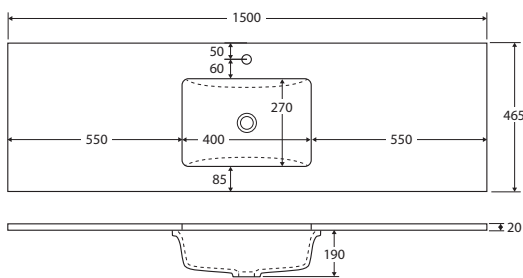

#### 750mm

(basin-top only, no cabinet)

#### 900mm

(basin-top only, no cabinet)

#### 1200mm

(basin-top only, no cabinet)

#### 1500mm, Single Basin

(basin-top only, no cabinet)