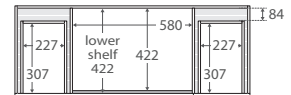

### 600 width

60S

TOP VIEW: SHELF AREA

SIDE VIEW: SHELF STORAGE

Bevelled  
edge pull-  
channel

### 750 width

LEFT drawers: 75SL  
RIGHT drawers: 75SR

TOP VIEW: SHELF AREA & DRAWER AREA

SIDE VIEW: SHELF STORAGE

SIDE VIEW: RECESS & DRAWER STORAGE

### 1200 width

120S

TOP VIEW: SHELF AREA & DRAWER AREA

SIDE VIEW: SHELF STORAGE

SIDE VIEW: RECESS & DRAWER STORAGE

### 900 width

LEFT drawers: 90SL  
RIGHT drawers: 90SR

TOP VIEW: SHELF AREA & DRAWER AREA

SIDE VIEW: SHELF STORAGE

SIDE VIEW: RECESS & DRAWER STORAGE