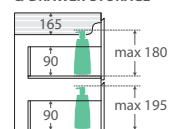

### 900 width

LEFT drawers: 90SL  
RIGHT drawers: 90SR

TOP VIEW: SHELF AREA & DRAWER AREA

SIDE VIEW: SHELF STORAGE

SIDE VIEW: RECESS & DRAWER STORAGE

### 1500 width

150S

TOP VIEW: SHELF AREA & DRAWER AREA

SIDE VIEW: SHELF STORAGE

SIDE VIEW: RECESS & DRAWER STORAGE