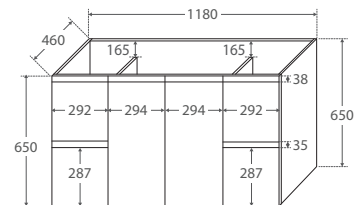

### 600 width

60S

TOP VIEW: SHELF AREA

SIDE VIEW: SHELF STORAGE

Bevelled  
edge pull-  
channel

### 750 width

LEFT drawers: 75SL  
RIGHT drawers: 75SR

TOP VIEW: SHELF AREA & DRAWER AREA

SIDE VIEW: SHELF STORAGE

SIDE VIEW: RECESS & DRAWER STORAGE

### 1200 width

120S

TOP VIEW: SHELF AREA & DRAWER AREA

SIDE VIEW: SHELF STORAGE

SIDE VIEW: RECESS & DRAWER STORAGE

### 900 width

LEFT drawers: 90SL  
RIGHT drawers: 90SR

TOP VIEW: SHELF AREA & DRAWER AREA

SIDE VIEW: SHELF STORAGE

SIDE VIEW: RECESS & DRAWER STORAGE