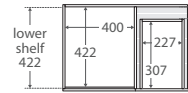

### 600 width

60S

TOP VIEW: SHELF AREA

SIDE VIEW: SHELF STORAGE

Bevelled  
edge pull-  
channel

### 750 width

LEFT drawers: 75SL  
RIGHT drawers: 75SR

TOP VIEW: SHELF AREA & DRAWER AREA

SIDE VIEW: SHELF STORAGE

SIDE VIEW: RECESS & DRAWER STORAGE

### 1200 width

120S

TOP VIEW: SHELF AREA & DRAWER AREA

SIDE VIEW: SHELF STORAGE

SIDE VIEW: RECESS & DRAWER STORAGE