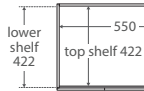

### 600 width

60S

TOP VIEW: SHELF AREA

SIDE VIEW: SHELF STORAGE

Bevelled  
edge pull-  
channel

### 750 width

LEFT drawers: 75SL  
RIGHT drawers: 75SR

TOP VIEW: SHELF AREA & DRAWER AREA

SIDE VIEW: SHELF STORAGE

SIDE VIEW: RECESS & DRAWER STORAGE