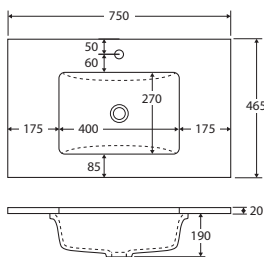

### Undermounted Basin-Tops

Sarah undermounted basin-tops provide a smooth, flat surface with plenty of counter space.

- 20mm thick, engineered quartz stone
- Ceramic undermounted basin, with overflow
- Stone top and basin is delivered pre-joined
- 1 tap hole as standard
- Requires 32mm waste, with overflow (not included)

#### 750mm

(basin-top only, no cabinet)

#### 900mm

(basin-top only, no cabinet)

#### 1200mm

(basin-top only, no cabinet)