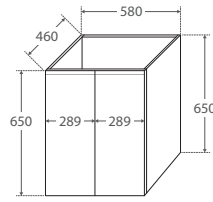

## EDGE Scandi Oak Wall-Hung Cabinet

- Scandi Oak textured print on interior & exterior
- Bevelled edge pull-channel
- Soft-close doors & drawers
- Full extension drawer runners
- 16mm thick backing boards & drawer bases
- 650mm tall (without top)

### 600 width

60S

TOP VIEW: SHELF AREA

SIDE VIEW: SHELF STORAGE

Bevelled  
edge pull-  
channel

### 750 width

LEFT drawers: 75SL  
RIGHT drawers: 75SR

TOP VIEW: SHELF AREA & DRAWER AREA

SIDE VIEW: SHELF STORAGE

SIDE VIEW: RECESS & DRAWER STORAGE

### 1200 width

120S

TOP VIEW: SHELF AREA & DRAWER AREA

SIDE VIEW: SHELF STORAGE

SIDE VIEW: RECESS & DRAWER STORAGE