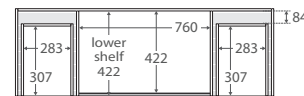

### 750 width

LEFT drawers: 75SL  
RIGHT drawers: 75SR

TOP VIEW: SHELF AREA & DRAWER AREA

SIDE VIEW: SHELF STORAGE

SIDE VIEW: RECESS & DRAWER STORAGE

### 1200 width

120S

TOP VIEW: SHELF AREA & DRAWER AREA

SIDE VIEW: SHELF STORAGE

SIDE VIEW: RECESS & DRAWER STORAGE

### 900 width

LEFT drawers: 90SL  
RIGHT drawers: 90SR

TOP VIEW: SHELF AREA & DRAWER AREA

SIDE VIEW: SHELF STORAGE

SIDE VIEW: RECESS & DRAWER STORAGE

### 1500 width

150S

TOP VIEW: SHELF AREA & DRAWER AREA

SIDE VIEW: SHELF STORAGE

SIDE VIEW: RECESS & DRAWER STORAGE