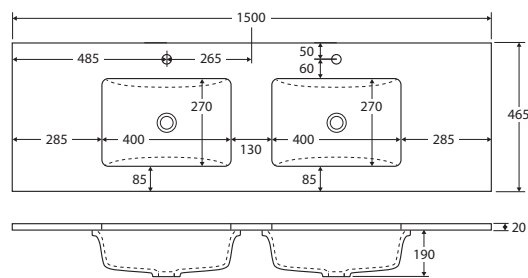

1500mm, Double Basin

(basin-top only, no cabinet)