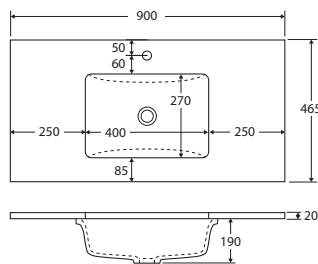

### Undermounted Basin-Tops

Sarah undermounted basin-tops provide a smooth, flat surface with plenty of counter space.

- 20mm thick, engineered quartz stone
- Ceramic undermounted basin, with overflow
- Stone top and basin is delivered pre-joined
- 1 tap hole as standard
- Requires 32mm waste, with overflow (not included)

#### 750mm

(basin-top only, no cabinet)

#### 900mm

(basin-top only, no cabinet)

#### 1200mm

(basin-top only, no cabinet)