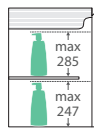

### 600 width

60S

TOP VIEW: SHELF AREA

SIDE VIEW: SHELF STORAGE

Bevelled  
edge pull-  
channel

### 750 width

LEFT drawers: 75SL  
RIGHT drawers: 75SR

TOP VIEW: SHELF AREA & DRAWER AREA

SIDE VIEW: SHELF STORAGE

SIDE VIEW: RECESS & DRAWER STORAGE

### 1200 width

120S

TOP VIEW: SHELF AREA & DRAWER AREA

SIDE VIEW: SHELF STORAGE

SIDE VIEW: RECESS & DRAWER STORAGE

### 900 width

LEFT drawers: 90SL  
RIGHT drawers: 90SR

TOP VIEW: SHELF AREA & DRAWER AREA

SIDE VIEW: SHELF STORAGE

SIDE VIEW: RECESS & DRAWER STORAGE