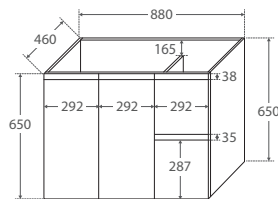

### 600 width

60S

TOP VIEW: SHELF AREA

SIDE VIEW: SHELF STORAGE

Bevelled  
edge pull-  
channel

### 750 width

LEFT drawers: 75SL  
RIGHT drawers: 75SR

TOP VIEW: SHELF AREA & DRAWER AREA

SIDE VIEW: SHELF STORAGE

SIDE VIEW: RECESS & DRAWER STORAGE

### 1200 width

120S

TOP VIEW: SHELF AREA & DRAWER AREA

SIDE VIEW: SHELF STORAGE

SIDE VIEW: RECESS & DRAWER STORAGE

### 900 width

LEFT drawers: 90SL  
RIGHT drawers: 90SR

TOP VIEW: SHELF AREA & DRAWER AREA

SIDE VIEW: SHELF STORAGE

SIDE VIEW: RECESS & DRAWER STORAGE