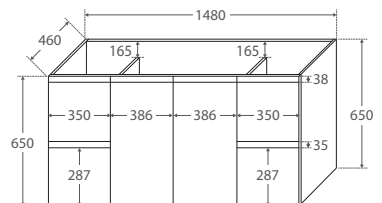

### 1200 width

120S

TOP VIEW: SHELF AREA & DRAWER AREA

SIDE VIEW: SHELF STORAGE

SIDE VIEW: RECESS & DRAWER STORAGE

### 900 width

LEFT drawers: 90SL  
RIGHT drawers: 90SR

TOP VIEW: SHELF AREA & DRAWER AREA

SIDE VIEW: SHELF STORAGE

SIDE VIEW: RECESS & DRAWER STORAGE

### 1500 width

150S

TOP VIEW: SHELF AREA & DRAWER AREA

SIDE VIEW: SHELF STORAGE

SIDE VIEW: RECESS & DRAWER STORAGE