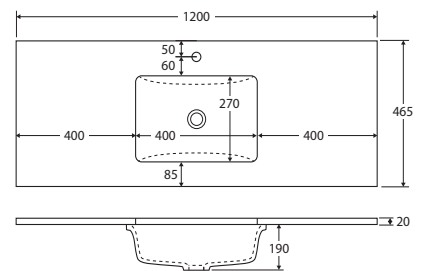

### Undermounted Basin-Tops

Sarah undermounted basin-tops provide a smooth, flat surface with plenty of counter space.

- 20mm thick, engineered quartz stone
- Ceramic undermounted basin, with overflow
- Stone top and basin is delivered pre-joined
- 1 tap hole as standard
- Requires 32mm waste, with overflow (not included)

#### 750mm

(basin-top only, no cabinet)

#### 900mm

(basin-top only, no cabinet)

#### 1200mm

(basin-top only, no cabinet)