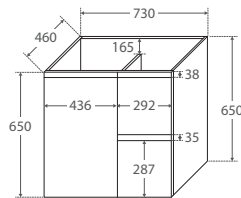

### 600 width

60S

TOP VIEW: SHELF AREA

SIDE VIEW: SHELF STORAGE

Bevelled  
edge pull-  
channel

### 750 width

LEFT drawers: 75SL  
RIGHT drawers: 75SR

TOP VIEW: SHELF AREA & DRAWER AREA

SIDE VIEW: SHELF STORAGE

SIDE VIEW: RECESS & DRAWER STORAGE

### 1200 width

120S

TOP VIEW: SHELF AREA & DRAWER AREA

SIDE VIEW: SHELF STORAGE

SIDE VIEW: RECESS & DRAWER STORAGE

### 900 width

LEFT drawers: 90SL  
RIGHT drawers: 90SR

TOP VIEW: SHELF AREA & DRAWER AREA

SIDE VIEW: SHELF STORAGE

SIDE VIEW: RECESS & DRAWER STORAGE