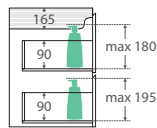

### 600 width

60S

TOP VIEW: SHELF AREA

SIDE VIEW: SHELF STORAGE

Bevelled  
edge pull-  
channel

### 750 width

LEFT drawers: 75SL  
RIGHT drawers: 75SR

TOP VIEW: SHELF AREA & DRAWER AREA

SIDE VIEW: SHELF STORAGE

SIDE VIEW: RECESS & DRAWER STORAGE

### 1200 width

120S

TOP VIEW: SHELF AREA & DRAWER AREA

SIDE VIEW: SHELF STORAGE

SIDE VIEW: RECESS & DRAWER STORAGE

### 900 width

LEFT drawers: 90SL  
RIGHT drawers: 90SR

TOP VIEW: SHELF AREA & DRAWER AREA

SIDE VIEW: SHELF STORAGE

SIDE VIEW: RECESS & DRAWER STORAGE