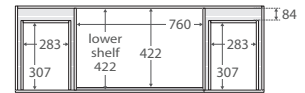

SIDE VIEW: SHELF STORAGE

SIDE VIEW: RECESS & DRAWER STORAGE

1200 width

120SK

TOP VIEW: SHELF AREA & DRAWER AREA

SIDE VIEW: SHELF STORAGE

SIDE VIEW: RECESS & DRAWER STORAGE

900 width

LEFT drawers: 90SKL
RIGHT drawers: 90SKR

TOP VIEW: SHELF AREA & DRAWER AREA

SIDE VIEW: SHELF STORAGE

SIDE VIEW: RECESS & DRAWER STORAGE

1500 width

150SK

TOP VIEW: SHELF AREA & DRAWER AREA

SIDE VIEW: SHELF STORAGE

SIDE VIEW: RECESS & DRAWER STORAGE

SARAH

Undermounted Basin-Tops

Sarah undermounted basin-tops provide a smooth, flat surface with plenty of counter space.

- 20mm thick, engineered quartz stone
- Ceramic undermounted basin, with overflow
- Stone top and basin is delivered pre-joined
- 1 tap hole as standard
- Requires 32mm waste, with overflow (not included)

750mm

(basin-top only, no cabinet)

900mm

(basin-top only, no cabinet)

1200mm

(basin-top only, no cabinet)

1500mm, Single Basin

(basin-top only, no cabinet)