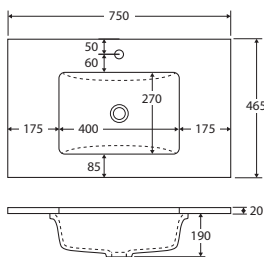

LEFT drawers: 90SKL
RIGHT drawers: 90SKR

TOP VIEW: SHELF AREA & DRAWER AREA

SIDE VIEW: SHELF STORAGE

SIDE VIEW: RECESS & DRAWER STORAGE

1500 width

150SK

TOP VIEW: SHELF AREA & DRAWER AREA

SIDE VIEW: SHELF STORAGE

SIDE VIEW: RECESS & DRAWER STORAGE

SARAH

Undermounted Basin-Tops

Sarah undermounted basin-tops provide a smooth, flat surface with plenty of counter space.

- 20mm thick, engineered quartz stone
- Ceramic undermounted basin, with overflow
- Stone top and basin is delivered pre-joined
- 1 tap hole as standard
- Requires 32mm waste, with overflow (not included)

750mm

(basin-top only, no cabinet)

900mm

(basin-top only, no cabinet)

1200mm

(basin-top only, no cabinet)

1500mm, Single Basin

(basin-top only, no cabinet)

1500mm, Double Basin

(basin-top only, no cabinet)

1800mm, Single Basin

(basin-top only, no cabinet)

1800mm, Double Basin

(basin-top only, no cabinet)