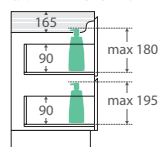

SIDE VIEW: SHELF STORAGE

SIDE VIEW: RECESS & DRAWER STORAGE

1200 width

120SK

TOP VIEW: SHELF AREA & DRAWER AREA

SIDE VIEW: SHELF STORAGE

SIDE VIEW: RECESS & DRAWER STORAGE

900 width

LEFT drawers: 90SKL
RIGHT drawers: 90SKR

TOP VIEW: SHELF AREA & DRAWER AREA

SIDE VIEW: SHELF STORAGE

SIDE VIEW: RECESS & DRAWER STORAGE

1500 width

150SK

TOP VIEW: SHELF AREA & DRAWER AREA

SIDE VIEW: SHELF STORAGE

SIDE VIEW: RECESS & DRAWER STORAGE

SARAH

Undermounted Basin-Tops

Sarah undermounted basin-tops provide a smooth, flat surface with plenty of counter space.

- 20mm thick, engineered quartz stone
- Ceramic undermounted basin, with overflow
- Stone top and basin is delivered pre-joined
- 1 tap hole as standard
- Requires 32mm waste, with overflow (not included)

750mm

(basin-top only, no cabinet)

900mm

(basin-top only, no cabinet)

1200mm

(basin-top only, no cabinet)

1500mm, Single Basin

(basin-top only, no cabinet)