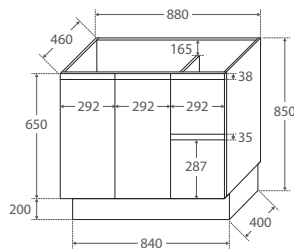

Bevelled edge pull-channel

600 width

60SK

TOP VIEW: SHELF AREA

SIDE VIEW: SHELF STORAGE

750 width

LEFT drawers: 75SKL
RIGHT drawers: 75SKR

TOP VIEW: SHELF AREA & DRAWER AREA

SIDE VIEW: SHELF STORAGE

SIDE VIEW: RECESS & DRAWER STORAGE

1200 width

120SK

TOP VIEW: SHELF AREA & DRAWER AREA

SIDE VIEW: SHELF STORAGE

SIDE VIEW: RECESS & DRAWER STORAGE

900 width

LEFT drawers: 90SKL
RIGHT drawers: 90SKR

TOP VIEW: SHELF AREA & DRAWER AREA

SIDE VIEW: SHELF STORAGE

SIDE VIEW: RECESS & DRAWER STORAGE

1500 width

150SK

TOP VIEW: SHELF AREA & DRAWER AREA

SIDE VIEW: SHELF STORAGE

750mm

(basin-top only, no cabinet)

900mm

(basin-top only, no cabinet)

1200mm

(basin-top only, no cabinet)

1500mm, Single Basin

(basin-top only, no cabinet)