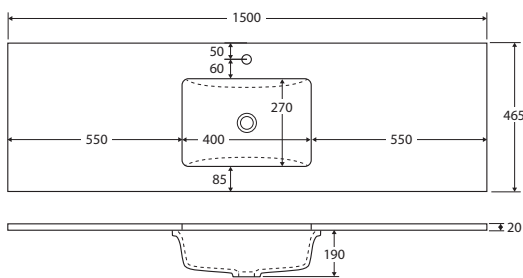

Bevelled edge pull-channel

600 width

60SK

TOP VIEW: SHELF AREA

SIDE VIEW: SHELF STORAGE

750 width

LEFT drawers: 75SKL
RIGHT drawers: 75SKR

TOP VIEW: SHELF AREA & DRAWER AREA

SIDE VIEW: RECESS & DRAWER STORAGE

SARAH

Undermounted Basin-Tops

Sarah undermounted basin-tops provide a smooth, flat surface with plenty of counter space.

- 20mm thick, engineered quartz stone
- Ceramic undermounted basin, with overflow
- Stone top and basin is delivered pre-joined
- 1 tap hole as standard
- Requires 32mm waste, with overflow (not included)

750mm

(basin-top only, no cabinet)

900mm

(basin-top only, no cabinet)

1200mm

(basin-top only, no cabinet)

1500mm, Single Basin

(basin-top only, no cabinet)

1500mm, Double Basin

(basin-top only, no cabinet)

1800mm, Single Basin

(basin-top only, no cabinet)

1800mm, Double Basin

(basin-top only, no cabinet)