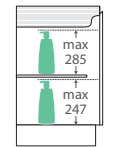

SIDE VIEW: SHELF STORAGE

SIDE VIEW: RECESS & DRAWER STORAGE

1200 width

120SK

TOP VIEW: SHELF AREA & DRAWER AREA

SIDE VIEW: SHELF STORAGE

SIDE VIEW: RECESS & DRAWER STORAGE

900 width

LEFT drawers: 90SKL
RIGHT drawers: 90SKR

TOP VIEW: SHELF AREA & DRAWER AREA

SIDE VIEW: SHELF STORAGE

SIDE VIEW: RECESS & DRAWER STORAGE

1500 width

150SK

TOP VIEW: SHELF AREA & DRAWER AREA

SIDE VIEW: SHELF STORAGE

SIDE VIEW: RECESS & DRAWER STORAGE

SARAH

Undermounted Basin-Tops

Sarah undermounted basin-tops provide a smooth, flat surface with plenty of counter space.

- 20mm thick, engineered quartz stone
- Ceramic undermounted basin, with overflow
- Stone top and basin is delivered pre-joined
- 1 tap hole as standard
- Requires 32mm waste, with overflow (not included)

750mm

(basin-top only, no cabinet)

900mm

(basin-top only, no cabinet)

1200mm

(basin-top only, no cabinet)

1500mm, Single Basin

(basin-top only, no cabinet)