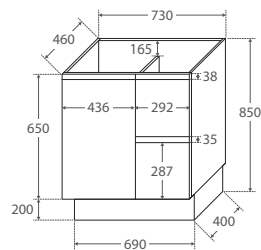

Bevelled edge pull-channel

600 width

60SK

TOP VIEW: SHELF AREA

SIDE VIEW: SHELF STORAGE

750 width

LEFT drawers: 75SKL
RIGHT drawers: 75SKR

TOP VIEW: SHELF AREA & DRAWER AREA

SIDE VIEW: SHELF STORAGE

SIDE VIEW: RECESS & DRAWER STORAGE

1200 width

120SK

TOP VIEW: SHELF AREA & DRAWER AREA

SIDE VIEW: SHELF STORAGE

SIDE VIEW: RECESS & DRAWER STORAGE

900 width

LEFT drawers: 90SKL
RIGHT drawers: 90SKR

TOP VIEW: SHELF AREA & DRAWER AREA

SIDE VIEW: SHELF STORAGE

SIDE VIEW: RECESS & DRAWER STORAGE

1500 width

150SK

TOP VIEW: SHELF AREA & DRAWER AREA

SIDE VIEW: SHELF STORAGE

750mm

(basin-top only, no cabinet)

900mm

(basin-top only, no cabinet)

1200mm

(basin-top only, no cabinet)

1500mm, Single Basin

(basin-top only, no cabinet)