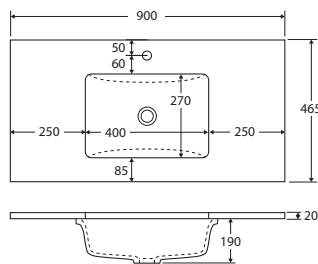

LEFT drawers: 90SKL
RIGHT drawers: 90SKR

TOP VIEW: SHELF AREA & DRAWER AREA

SIDE VIEW: SHELF STORAGE

SIDE VIEW: RECESS & DRAWER STORAGE

1500 width

150SK

TOP VIEW: SHELF AREA & DRAWER AREA

SIDE VIEW: SHELF STORAGE

SIDE VIEW: RECESS & DRAWER STORAGE

SARAH

Undermounted Basin-Tops

Sarah undermounted basin-tops provide a smooth, flat surface with plenty of counter space.

- 20mm thick, engineered quartz stone
- Ceramic undermounted basin, with overflow
- Stone top and basin is delivered pre-joined
- 1 tap hole as standard
- Requires 32mm waste, with overflow (not included)

750mm

(basin-top only, no cabinet)

900mm

(basin-top only, no cabinet)

1200mm

(basin-top only, no cabinet)

1500mm, Single Basin

(basin-top only, no cabinet)

1500mm, Double Basin

(basin-top only, no cabinet)

1800mm, Single Basin

(basin-top only, no cabinet)

1800mm, Double Basin

(basin-top only, no cabinet)