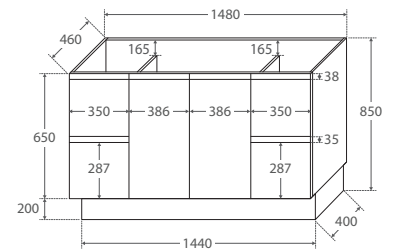

SIDE VIEW: SHELF STORAGE

SIDE VIEW: RECESS & DRAWER STORAGE

1200 width

120SK

TOP VIEW: SHELF AREA & DRAWER AREA

SIDE VIEW: SHELF STORAGE

SIDE VIEW: RECESS & DRAWER STORAGE

900 width

LEFT drawers: 90SKL
RIGHT drawers: 90SKR

TOP VIEW: SHELF AREA & DRAWER AREA

SIDE VIEW: SHELF STORAGE

SIDE VIEW: RECESS & DRAWER STORAGE

1500 width

150SK

TOP VIEW: SHELF AREA & DRAWER AREA

SIDE VIEW: SHELF STORAGE

SIDE VIEW: RECESS & DRAWER STORAGE

SARAH

Undermounted Basin-Tops

Sarah undermounted basin-tops provide a smooth, flat surface with plenty of counter space.

- 20mm thick, engineered quartz stone
- Ceramic undermounted basin, with overflow
- Stone top and basin is delivered pre-joined
- 1 tap hole as standard
- Requires 32mm waste, with overflow (not included)

750mm

(basin-top only, no cabinet)

900mm

(basin-top only, no cabinet)

1200mm

(basin-top only, no cabinet)

1500mm, Single Basin

(basin-top only, no cabinet)