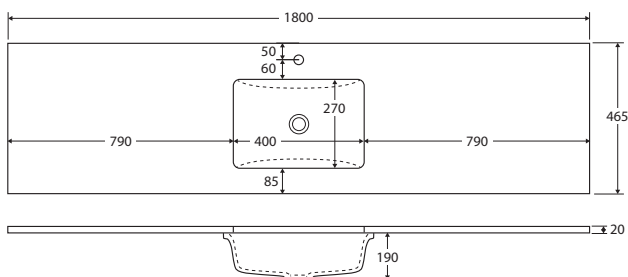

Bevelled edge pull-channel

600 width

60SK

TOP VIEW: SHELF AREA

SIDE VIEW: SHELF STORAGE

750 width

LEFT drawers: 75SKL
RIGHT drawers: 75SKR

TOP VIEW: SHELF AREA & DRAWER AREA

SIDE VIEW: RECESS & DRAWER STORAGE

SARAH

Undermounted Basin-Tops

Sarah undermounted basin-tops provide a smooth, flat surface with plenty of counter space.

- 20mm thick, engineered quartz stone
- Ceramic undermounted basin, with overflow
- Stone top and basin is delivered pre-joined
- 1 tap hole as standard
- Requires 32mm waste, with overflow (not included)

750mm

(basin-top only, no cabinet)

900mm

(basin-top only, no cabinet)

1200mm

(basin-top only, no cabinet)

1500mm, Single Basin

(basin-top only, no cabinet)

1500mm, Double Basin

(basin-top only, no cabinet)

1800mm, Single Basin

(basin-top only, no cabinet)

1800mm, Double Basin

(basin-top only, no cabinet)