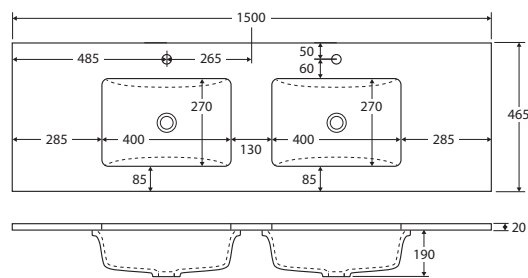

Bevelled edge pull-channel

600 width

60SK

TOP VIEW: SHELF AREA

SIDE VIEW: SHELF STORAGE

750 width

LEFT drawers: 75SKL
RIGHT drawers: 75SKR

TOP VIEW: SHELF AREA & DRAWER AREA

SIDE VIEW: RECESS & DRAWER STORAGE

SARAH

Undermounted Basin-Tops

Sarah undermounted basin-tops provide a smooth, flat surface with plenty of counter space.

- 20mm thick, engineered quartz stone
- Ceramic undermounted basin, with overflow
- Stone top and basin is delivered pre-joined
- 1 tap hole as standard
- Requires 32mm waste, with overflow (not included)

750mm

(basin-top only, no cabinet)

900mm

(basin-top only, no cabinet)

1200mm

(basin-top only, no cabinet)

1500mm, Single Basin

(basin-top only, no cabinet)

1500mm, Double Basin

(basin-top only, no cabinet)

1800mm, Single Basin

(basin-top only, no cabinet)

1800mm, Double Basin

(basin-top only, no cabinet)