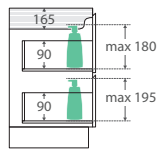

Bevelled edge pull-channel

600 width

60SK

TOP VIEW: SHELF AREA

SIDE VIEW: SHELF STORAGE

750 width

LEFT drawers: 75SKL
RIGHT drawers: 75SKR

TOP VIEW: SHELF AREA & DRAWER AREA

SIDE VIEW: SHELF STORAGE

SIDE VIEW: RECESS & DRAWER STORAGE

1200 width

120SK

TOP VIEW: SHELF AREA & DRAWER AREA

SIDE VIEW: SHELF STORAGE

SIDE VIEW: RECESS & DRAWER STORAGE

900 width

LEFT drawers: 90SKL
RIGHT drawers: 90SKR

TOP VIEW: SHELF AREA & DRAWER AREA

SIDE VIEW: SHELF STORAGE

SIDE VIEW: RECESS & DRAWER STORAGE

1500 width

150SK

TOP VIEW: SHELF AREA & DRAWER AREA

SIDE VIEW: SHELF STORAGE

750mm

(basin-top only, no cabinet)

900mm

(basin-top only, no cabinet)

1200mm

(basin-top only, no cabinet)

1500mm, Single Basin

(basin-top only, no cabinet)