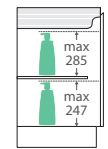

Bevelled edge pull-channel

600 width

60SK

TOP VIEW: SHELF AREA

SIDE VIEW: SHELF STORAGE

750 width

LEFT drawers: 75SKL
RIGHT drawers: 75SKR

TOP VIEW: SHELF AREA & DRAWER AREA

SIDE VIEW: SHELF STORAGE

SIDE VIEW: RECESS & DRAWER STORAGE

1200 width

120SK

TOP VIEW: SHELF AREA & DRAWER AREA

SIDE VIEW: SHELF STORAGE

SIDE VIEW: RECESS & DRAWER STORAGE

900 width

LEFT drawers: 90SKL
RIGHT drawers: 90SKR

TOP VIEW: SHELF AREA & DRAWER AREA

SIDE VIEW: SHELF STORAGE

SIDE VIEW: RECESS & DRAWER STORAGE

1500 width

150SK

TOP VIEW: SHELF AREA & DRAWER AREA

SIDE VIEW: SHELF STORAGE