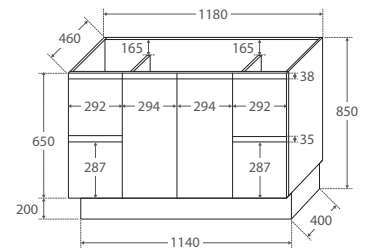

Bevelled edge pull-channel

600 width

60SK

TOP VIEW: SHELF AREA

SIDE VIEW: SHELF STORAGE

750 width

LEFT drawers: 75SKL
RIGHT drawers: 75SKR

TOP VIEW: SHELF AREA & DRAWER AREA

SIDE VIEW: SHELF STORAGE

SIDE VIEW: RECESS & DRAWER STORAGE

1200 width

120SK

TOP VIEW: SHELF AREA & DRAWER AREA

SIDE VIEW: SHELF STORAGE

SIDE VIEW: RECESS & DRAWER STORAGE

900 width

LEFT drawers: 90SKL
RIGHT drawers: 90SKR

TOP VIEW: SHELF AREA & DRAWER AREA

SIDE VIEW: SHELF STORAGE

SIDE VIEW: RECESS & DRAWER STORAGE

1500 width

150SK

TOP VIEW: SHELF AREA & DRAWER AREA

SIDE VIEW: SHELF STORAGE

750mm

(basin-top only, no cabinet)

900mm

(basin-top only, no cabinet)

1200mm

(basin-top only, no cabinet)

1500mm, Single Basin

(basin-top only, no cabinet)