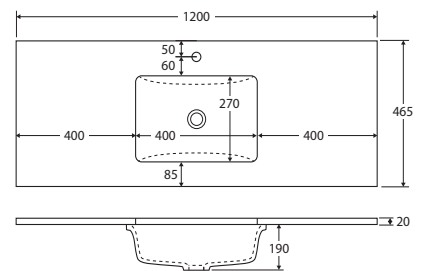

Bevelled edge pull-channel

600 width

60SK

TOP VIEW: SHELF AREA

SIDE VIEW: SHELF STORAGE

750 width

LEFT drawers: 75SKL
RIGHT drawers: 75SKR

TOP VIEW: SHELF AREA & DRAWER AREA

SIDE VIEW: RECESS & DRAWER STORAGE

SARAH

Undermounted Basin-Tops

Sarah undermounted basin-tops provide a smooth, flat surface with plenty of counter space.

- 20mm thick, engineered quartz stone
- Ceramic undermounted basin, with overflow
- Stone top and basin is delivered pre-joined
- 1 tap hole as standard
- Requires 32mm waste, with overflow (not included)

750mm

(basin-top only, no cabinet)

900mm

(basin-top only, no cabinet)

1200mm

(basin-top only, no cabinet)

1500mm, Single Basin

(basin-top only, no cabinet)

1500mm, Double Basin

(basin-top only, no cabinet)

1800mm, Single Basin

(basin-top only, no cabinet)

1800mm, Double Basin

(basin-top only, no cabinet)