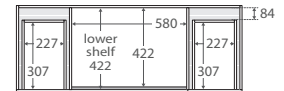

Bevelled edge pull-channel

600 width

60SK

TOP VIEW: SHELF AREA

SIDE VIEW: SHELF STORAGE

750 width

LEFT drawers: 75SKL
RIGHT drawers: 75SKR

TOP VIEW: SHELF AREA & DRAWER AREA

SIDE VIEW: SHELF STORAGE

SIDE VIEW: RECESS & DRAWER STORAGE

1200 width

120SK

TOP VIEW: SHELF AREA & DRAWER AREA

SIDE VIEW: SHELF STORAGE

SIDE VIEW: RECESS & DRAWER STORAGE

900 width

LEFT drawers: 90SKL
RIGHT drawers: 90SKR

TOP VIEW: SHELF AREA & DRAWER AREA

SIDE VIEW: SHELF STORAGE

SIDE VIEW: RECESS & DRAWER STORAGE

1500 width

150SK

TOP VIEW: SHELF AREA & DRAWER AREA

SIDE VIEW: SHELF STORAGE

750mm

(basin-top only, no cabinet)

900mm

(basin-top only, no cabinet)

1200mm

(basin-top only, no cabinet)

1500mm, Single Basin

(basin-top only, no cabinet)