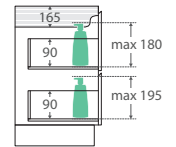

SIDE VIEW: SHELF STORAGE

SIDE VIEW: RECESS & DRAWER STORAGE

1200 width

120SK

TOP VIEW: SHELF AREA & DRAWER AREA

SIDE VIEW: SHELF STORAGE

SIDE VIEW: RECESS & DRAWER STORAGE

900 width

LEFT drawers: 90SKL
RIGHT drawers: 90SKR

TOP VIEW: SHELF AREA & DRAWER AREA

SIDE VIEW: SHELF STORAGE

SIDE VIEW: RECESS & DRAWER STORAGE

1500 width

150SK

TOP VIEW: SHELF AREA & DRAWER AREA

SIDE VIEW: SHELF STORAGE

SIDE VIEW: RECESS & DRAWER STORAGE

SARAH

Undermounted Basin-Tops

Sarah undermounted basin-tops provide a smooth, flat surface with plenty of counter space.

- 20mm thick, engineered quartz stone
- Ceramic undermounted basin, with overflow
- Stone top and basin is delivered pre-joined
- 1 tap hole as standard
- Requires 32mm waste, with overflow (not included)

750mm

(basin-top only, no cabinet)

900mm

(basin-top only, no cabinet)

1200mm

(basin-top only, no cabinet)

1500mm, Single Basin

(basin-top only, no cabinet)