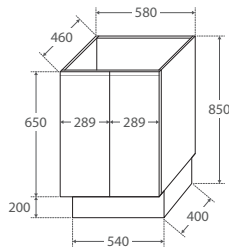

CABINET SPECIFICATIONS

EDGE Scandi Oak Cabinet on Kickboard

- Scandi Oak textured print on interior & exterior
- Bevelled edge pull-channel
- Soft-close doors & drawers
- Full extension drawer runners
- 16mm thick backing boards & drawer bases
- 850mm tall (without top)

Bevelled edge pull-channel

600 width

60SK

TOP VIEW: SHELF AREA

SIDE VIEW: SHELF STORAGE

750 width

LEFT drawers: 75SKL
RIGHT drawers: 75SKR

TOP VIEW: SHELF AREA & DRAWER AREA

SIDE VIEW: SHELF STORAGE

SIDE VIEW: RECESS & DRAWER STORAGE

1200 width

120SK

TOP VIEW: SHELF AREA & DRAWER AREA

SIDE VIEW: SHELF STORAGE

SIDE VIEW: RECESS & DRAWER STORAGE

900 width

750mm

(basin-top only, no cabinet)

900mm

(basin-top only, no cabinet)

1200mm

(basin-top only, no cabinet)

1500mm, Single Basin

(basin-top only, no cabinet)