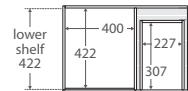

Bevelled edge pull-channel

600 width

60SK

TOP VIEW: SHELF AREA

SIDE VIEW: SHELF STORAGE

750 width

LEFT drawers: 75SKL
RIGHT drawers: 75SKR

TOP VIEW: SHELF AREA & DRAWER AREA

SIDE VIEW: SHELF STORAGE

SIDE VIEW: RECESS & DRAWER STORAGE

1200 width

120SK

TOP VIEW: SHELF AREA & DRAWER AREA

SIDE VIEW: SHELF STORAGE

SIDE VIEW: RECESS & DRAWER STORAGE

900 width

LEFT drawers: 90SKL
RIGHT drawers: 90SKR

TOP VIEW: SHELF AREA & DRAWER AREA

SIDE VIEW: SHELF STORAGE

SIDE VIEW: RECESS & DRAWER STORAGE

1500 width

150SK

TOP VIEW: SHELF AREA & DRAWER AREA

SIDE VIEW: SHELF STORAGE