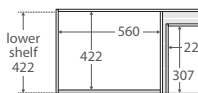

Bevelled edge pull-channel

600 width

60SK

TOP VIEW: SHELF AREA

SIDE VIEW: SHELF STORAGE

750 width

LEFT drawers: 75SKL
RIGHT drawers: 75SKR

TOP VIEW: SHELF AREA & DRAWER AREA

SIDE VIEW: SHELF STORAGE

SIDE VIEW: RECESS & DRAWER STORAGE

1200 width

120SK

TOP VIEW: SHELF AREA & DRAWER AREA

SIDE VIEW: SHELF STORAGE

SIDE VIEW: RECESS & DRAWER STORAGE

900 width

LEFT drawers: 90SKL
RIGHT drawers: 90SKR

TOP VIEW: SHELF AREA & DRAWER AREA

SIDE VIEW: SHELF STORAGE

SIDE VIEW: RECESS & DRAWER STORAGE

1500 width

150SK

TOP VIEW: SHELF AREA & DRAWER AREA

SIDE VIEW: SHELF STORAGE

750mm

(basin-top only, no cabinet)

900mm

(basin-top only, no cabinet)

1200mm

(basin-top only, no cabinet)

1500mm, Single Basin

(basin-top only, no cabinet)