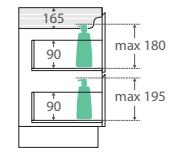

Bevelled edge pull-channel

600 width

60SK

TOP VIEW: SHELF AREA

SIDE VIEW: SHELF STORAGE

750 width

LEFT drawers: 75SKL
RIGHT drawers: 75SKR

TOP VIEW: SHELF AREA & DRAWER AREA

SIDE VIEW: SHELF STORAGE

SIDE VIEW: RECESS & DRAWER STORAGE

1200 width

120SK

TOP VIEW: SHELF AREA & DRAWER AREA

SIDE VIEW: SHELF STORAGE

SIDE VIEW: RECESS & DRAWER STORAGE

900 width

LEFT drawers: 90SKL
RIGHT drawers: 90SKR

TOP VIEW: SHELF AREA & DRAWER AREA

SIDE VIEW: SHELF STORAGE

SIDE VIEW: RECESS & DRAWER STORAGE

1500 width

150SK

TOP VIEW: SHELF AREA & DRAWER AREA

SIDE VIEW: SHELF STORAGE

750mm

(basin-top only, no cabinet)

900mm

(basin-top only, no cabinet)

1200mm

(basin-top only, no cabinet)

1500mm, Single Basin

(basin-top only, no cabinet)