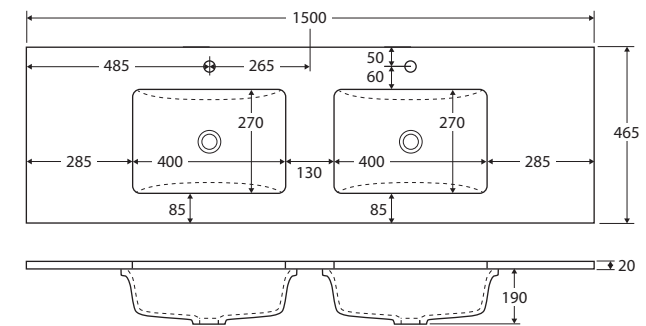

## DOUBLE BOWL UNDERMOUNTED BASIN-TOP 1500MM

### Features

- 20mm thick, engineered quartz stone
- Gloss white ceramic undermounted basin, with overflow
- Stone top and basin are delivered pre-joined
- Requires 32mm waste, with overflow (not included)
- 1 tap hole as standard (12 o'clock)
  - No tap hole option: Same price as the standard 1 tap hole option. To order, add '-0' to the end of the item code, e.g. SC150-D-0
  - 3 tap hole option: To order, add **\$50 per bowl** to the price and '-3' to the end of the item code, e.g. SC150-D-3