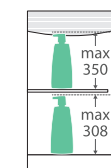

# Fingerpull Gloss White 1500MM CABINET ON KICKBOARD

TOP VIEW: SHELF AREA & DRAWER AREA

SIDE VIEW: SHELF STORAGE

SIDE VIEW: RECESS & DRAWER STORAGE