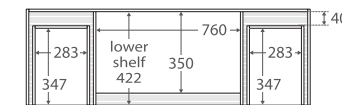

SIDE VIEW: RECESS & DRAWER STORAGE

SIDE VIEW: SHELF STORAGE