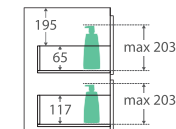

Available in

Gloss White
120QK

Cleaning & Care

- Regularly clean with mild soapy water using a clean, soft cloth.
- Do not use harsh detergents, bleach, abrasive cleaners or cream/wax cleaners. These substances can result in scratches and/or deposit build-ups that will affect the appearance.
- Avoid placing hot objects, such as hair straighteners, on any surface as these will cause discolouration and marking.
- Spills of hair dye, after-shave lotion, nail polish and remover, aerosol spray and other harsh chemicals should be removed immediately to prevent damage and discolouration. Clean immediately with mild soapy water using a clean, soft cloth.

While we aim to ensure specifications are correct at the time of publication, Fienza reserves the right to make modifications without prior notice. Physical colour may vary from image shown. All measurements are shown in millimetres. Always use physical product measurements for mark-ups and roughing-in as the technical drawing may differ from actual product received.