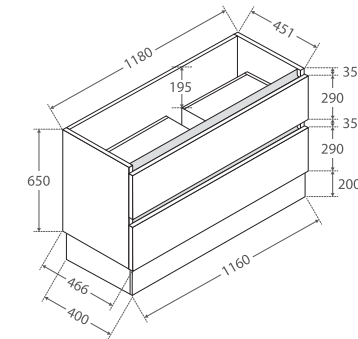

Quest

1200MM CABINET ON KICKBOARD

Features

- Gloss white exterior with charcoal grey interior
- Pull-channel with aluminium accents
- Two large soft-close drawers
- Full extension drawer runners
- 16 mm thick backing board and drawer bases
- FSC certified, eco-friendly E0 board
- Customise with optional matte white (RAIL120W) or matte black (RAIL120MB) pull-channel accents (additional cost)

TOP VIEW: DRAWERS