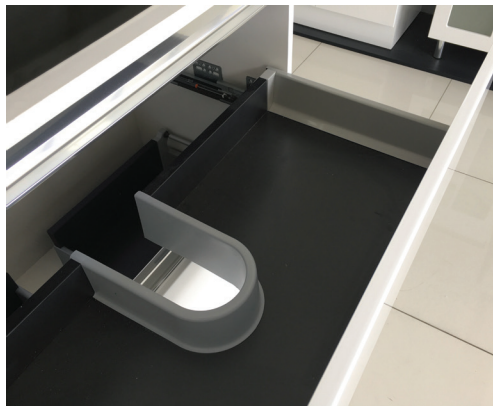

Available in

Gloss White
120QK

Cleaning & Care

- Regularly clean with mild soapy water using a clean, soft cloth.
- Do not use harsh detergents, bleach, abrasive cleaners or cream/wax cleaners. These substances can result in scratches and/or deposit build-ups that will affect the appearance.
- Avoid placing hot objects, such as hair straighteners, on any surface as these will cause discolouration and marking.
- Spills of hair dye, after-shave lotion, nail polish and remover, aerosol spray and other harsh chemicals should be removed immediately to prevent damage and discolouration. Clean immediately with mild soapy water using a clean, soft cloth.

While we aim to ensure specifications are correct at the time of publication, Fienza reserves the right to make modifications without prior notice. Physical colour may vary from image shown. All measurements are shown in millimetres. Always use physical product measurements for mark-ups and roughing-in as the technical drawing may differ from actual product received.