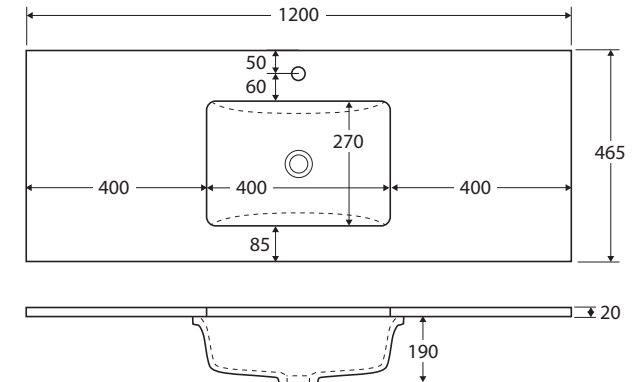

Sarah

UNDERMOUNTED BASIN-TOP 1200MM

Features

- 20mm thick, engineered quartz stone
- Gloss white ceramic undermounted basin, with overflow
- Stone top and basin are delivered pre-joined
- Requires 32mm waste, with overflow (not included)
- 1 tap hole as standard (12 o'clock)
 - No tap hole option: Same price as the standard 1 tap hole option. To order, add '-0' to the end of the item code, e.g. SC120-0
 - 3 tap hole option: To order, add **\$50 per bowl** to the price and '-3' to the end of the item code, e.g. SC120-3

While we aim to ensure specifications are correct at the time of publication, Fienza reserves the right to make modifications without prior notice. Physical colour may vary from image shown. All measurements are shown in millimetres. Always use physical product measurements for mark-ups and roughing-in as the technical drawing may differ from actual product received. Tapware not included.

While we aim to ensure specifications are correct at the time of publication, Fienza reserves the right to make modifications without prior notice. Physical colour may vary from image shown. All measurements are shown in millimetres. Always use physical product measurements for mark-ups and roughing-in as the technical drawing may differ from actual product received.