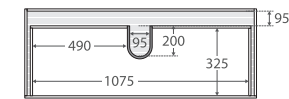

SIDE VIEW: DRAWER STORAGE