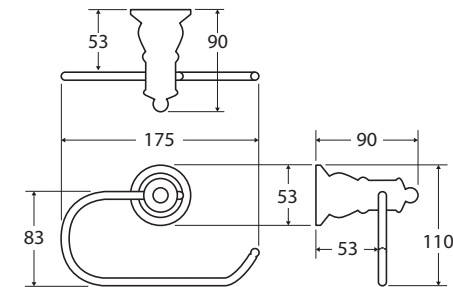

Lillian

TOILET ROLL HOLDER

Features

- Made from zinc and stainless steel
- High-strength mounting brackets

Available in

Polished
Chrome
81003

PVD
Brushed Nickel
81003BN

Electroplated
Matte Black
81003B

PVD
Urban Brass
81003UB

Cleaning & Care

- Regularly clean with mild soapy water using a microfibre cloth.
- In highly polluted or coastal locations, we recommend cleaning 2-3 times per week.
- Do not use harsh detergents, bleach, cream cleaners or citrus based cleaners. These substances are abrasive and will damage the surface.
- Do not use undue pressure and wipe in one direction only

While we aim to ensure specifications are correct at the time of publication, Fienza reserves the right to make modifications without prior notice. Physical colour may vary from image shown. All measurements are shown in millimetres. Always use physical product measurements for mark-ups and roughing-in as the technical drawing may differ from actual product received.