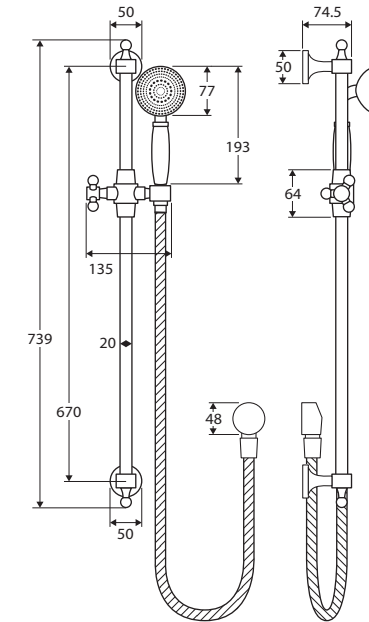

#### Rail:

- 304 Stainless steel construction
- ABS slider and wall mounts
- Deluxe stainless steel elbow
- Rail thickness: 20mm

#### Shower head:

- LILLIAN single function head
- Made from solid brass
- Stainless steel flexi-hose

#### Wall Top Assemblies:

- Set of two taps
- ¼ turn ceramic disc

**Please note:** This product may have a visible Fienza or Watermark logo.

*Modern  
Vintage*  
COLLECTION

While we aim to ensure specifications are correct at the time of publication, Fienza reserves the right to make modifications without prior notice. Physical colour may vary from image shown. All measurements are shown in millimetres. Always use physical product measurements for mark-ups and roughing-in as the technical drawing may differ from actual product received.