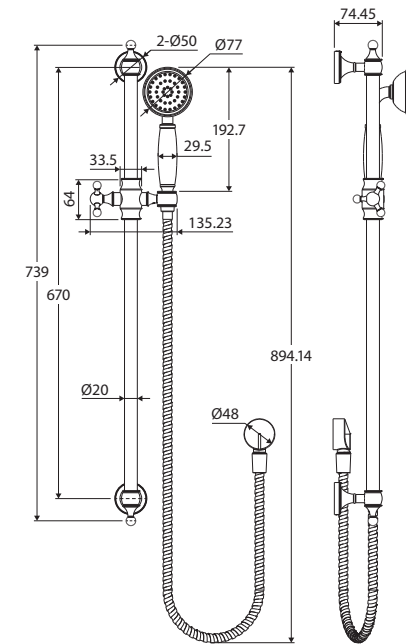

Lillian Matte Black RAIL SHOWER

Features

- Electroplated matte black finish
- **WELS 3 Star rated, 8.5L/min**

Rail:

- Made from stainless steel
- ABS slider and wall mounts
- Deluxe stainless steel elbow
- Rail thickness: 20 mm
- 1.5 metre matte black PVC flexible hose

LILLIAN Hand Piece (MSH114B):

- Single water-flow setting
- Made from solid brass

*Modern
Vintage*
COLLECTION

Available in

Matte Black
444114B

Cleaning & Care

- Regularly clean with mild soapy water using a microfibre cloth.
- In highly polluted or coastal locations, we recommend cleaning 2-3 times per week.
- Do not use harsh detergents, bleach, cream cleaners or citrus based cleaners. These substances are abrasive and will damage the surface.
- Do not use undue pressure and wipe in one direction only.

While we aim to ensure specifications are correct at the time of publication, Fienza reserves the right to make modifications without prior notice. Physical colour may vary from image shown. All measurements are shown in millimetres. Always use physical product measurements for mark-ups and roughing-in as the technical drawing may differ from actual product received.