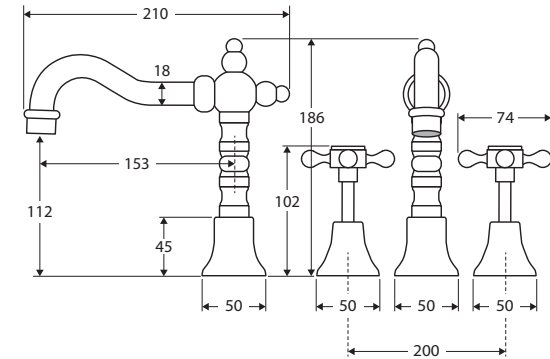

Lillian BASIN SET

Features

- Cross-handled design
- Made from solid brass
- ¼ turn ceramic discs
- Swivel function
- Designed for basins
- **WELS 5 Star rated, 6L/min**

Please note: This product may have a visible Fienza or Watermark logo.

While we aim to ensure specifications are correct at the time of publication, Fienza reserves the right to make modifications without prior notice. Physical colour may vary from image shown. All measurements are shown in millimetres. Always use physical product measurements for mark-ups and roughing-in as the technical drawing may differ from actual product received.