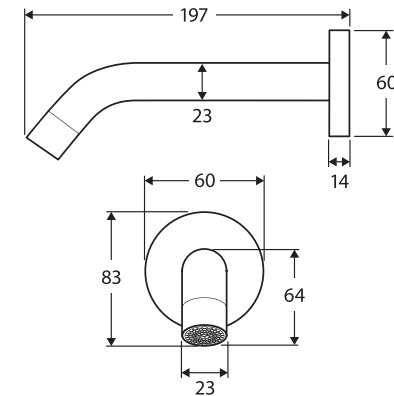

### Features

- Wall mounted, fixed position
- Fitted with aerator
- Made from solid brass
- Female ½" BSPP inlet
- WELS rating not required

While we aim to ensure specifications are correct at the time of publication, Fienza reserves the right to make modifications without prior notice. Physical colour may vary from image shown. All measurements are shown in millimetres. Always use physical product measurements for mark-ups and roughing-in as the technical drawing may differ from actual product received.