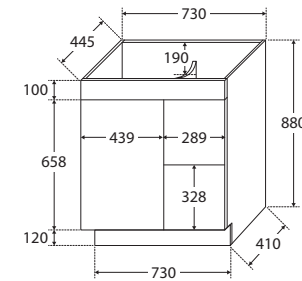

UniCab® 750MM CABINET ON KICKBOARD

Features

- High quality, UV resistant gloss white exterior
- Bright white interior
- Soft-close door
- Full extension drawer runners
- 16 mm thick backing board and drawer bases
- FSC certified, eco-friendly E0 board
- Includes aluminium chrome finish handles as standard
- Extra high – 880 mm tall (without top)

Available in

Gloss White with
Left Drawers
75NKWL

Gloss White with
Right Drawers
75NKWR

Cleaning & Care

- Regularly clean with mild soapy water using a clean, soft cloth.
- Do not use harsh detergents, bleach, abrasive cleaners or cream/wax cleaners. These substances can result in scratches and/or deposit build-ups that will affect the appearance.
- Avoid placing hot objects, such as hair straighteners, on any surface as these will cause discolouration and marking.
- Spills of hair dye, after-shave lotion, nail polish and remover, aerosol spray and other harsh chemicals should be removed immediately to prevent damage and discolouration. Clean immediately with mild soapy water using a clean, soft cloth.

While we aim to ensure specifications are correct at the time of publication, Fienza reserves the right to make modifications without prior notice. Physical colour may vary from image shown. All measurements are shown in millimetres. Always use physical product measurements for mark-ups and roughing-in as the technical drawing may differ from actual product received.