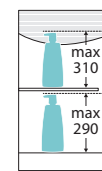

## Features

- High quality, UV resistant gloss white exterior
- Bright white interior
- Soft-close door
- Full extension drawer runners
- 16 mm thick backing board and drawer bases
- FSC certified, eco-friendly E0 board
- Includes aluminium chrome finish handles as standard
- Extra high – 880 mm tall (without top)

TOP VIEW: SHELF AREA & DRAWER AREA

SIDE VIEW:  
SHELF STORAGE

SIDE VIEW: RECESS  
& DRAWER STORAGE