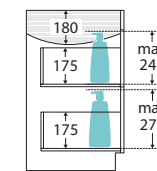

## Features

- High quality, UV resistant gloss white exterior
- Bright white interior
- Soft-close door
- Full extension drawer runners
- 16 mm thick backing board and drawer bases
- FSC certified, eco-friendly E0 board
- Includes aluminium chrome finish handles as standard
- Extra high – 880 mm tall (without top)

TOP VIEW: SHELF AREA & DRAWER AREA

SIDE VIEW:  
SHELF STORAGE

SIDE VIEW: RECESS  
& DRAWER STORAGE