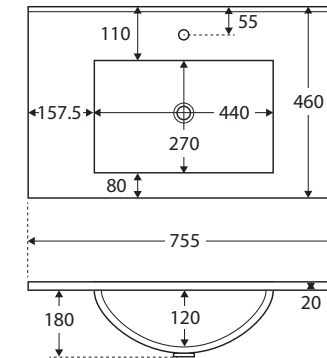

## CERAMIC BASIN-TOP 750MM

### Features

- Rectangular bowl design
- 20 mm thick vitreous china
- Gloss white finish
- 3 mm tile lip
- 12 o'clock tap hole as standard  
(3 tap holes or no tap holes also available)
- Integrated overflow
- Chrome overflow ring included
- Requires 32 mm overflow waste (available separately)

While we aim to ensure specifications are correct at the time of publication, Fienza reserves the right to make modifications without prior notice. Physical colour may vary from image shown. All measurements are shown in millimetres. For ceramic products, please allow +/- 10 mm tolerance for manufacturing variance. Always use physical product measurements for mark-ups and roughing-in as the technical drawing may differ from actual product received.