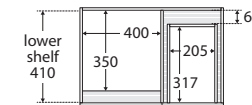

TOP VIEW: SHELF AREA & DRAWER AREA