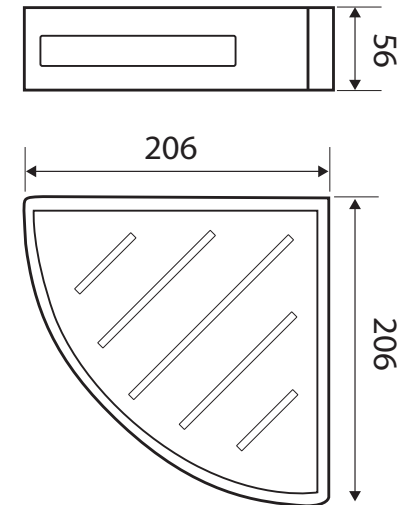

PVC Corner SHOWER SHELF

Features

- Dishwasher safe detachable inner
- Easy installation
- Made from PVC and stainless steel

Available in

Chrome
BS0709

Cleaning & Care

- Regularly clean with mild soapy water using a microfibre cloth.
- In highly polluted or coastal locations, we recommend cleaning 2-3 times per week.
- Do not use harsh detergents, bleach, cream cleaners or citrus based cleaners. These substances are abrasive and will damage the surface.
- Do not use undue pressure and wipe in one direction only

While we aim to ensure specifications are correct at the time of publication, Fienza reserves the right to make modifications without prior notice. Physical colour may vary from image shown. All measurements are shown in millimetres. Always use physical product measurements for mark-ups and roughing-in as the technical drawing may differ from actual product received.