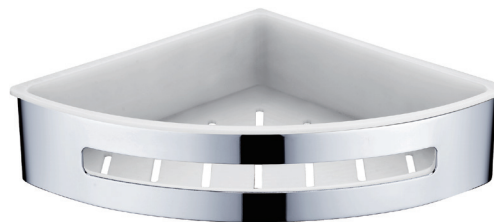

PVC Corner SHOWER SHELF

Features

- Dishwasher safe detachable inner
- Easy installation
- Made from PVC and stainless steel

Available in

Chrome
BS0709

Cleaning & Care

- Regularly clean with mild soapy water using a microfibre cloth.
- In highly polluted or coastal locations, we recommend cleaning 2-3 times per week.
- Do not use harsh detergents, bleach, cream cleaners or citrus based cleaners. These substances are abrasive and will damage the surface.
- Do not use undue pressure and wipe in one direction only