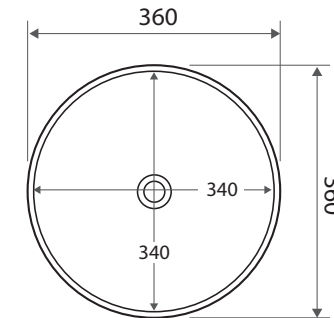

### Features

- Available in various colours and finishes
- Fully vitreous china
- No tap hole or overflow
- Requires 32 mm waste without overflow (not included)
- Capacity: 7 litres