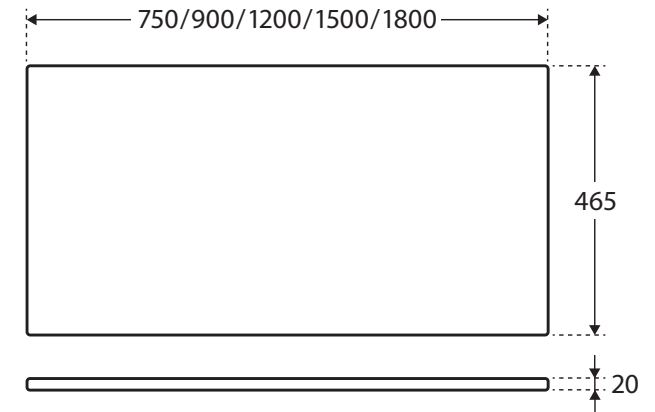

Crystal Pure

STONE TOP,
FULL SLAB

Features

- Crystal white, engineered quartz stone top
- 20mm thick, 465mm deep
- Full slab only – tap hole and basin hole cuts may attract additional charges

Available in

750mm

503-102

900mm

503-103

1200mm

503-104

1500mm

503-105

1800mm

503-106

Cleaning & Care

- Wipe with a clean, soft cloth and mild soapy water or non-abrasive bathroom cleaner. Test in an inconspicuous area before cleaning the whole top.
- Avoid placing hot objects, such as hair straighteners, on any surface as these will cause discolouration and marking.
- Spills of hair dye, after-shave lotion, nail polish and remover, aerosol spray and other harsh chemicals should be removed immediately to prevent damage and discolouration. Clean immediately with mild soapy water using a clean, soft cloth.

While we aim to ensure specifications are correct at the time of publication, Fienza reserves the right to make modifications without prior notice. Physical colour may vary from image shown. All measurements are shown in millimetres. Always use physical product measurements for mark-ups and roughing-in as the technical drawing may differ from actual product received.