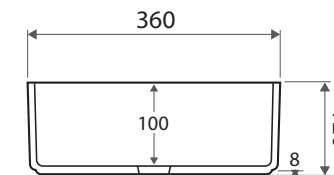

### Features

- Available in various colours and finishes
- Fully vitreous china
- No tap hole or overflow
- Requires 32 mm waste without overflow (not included)
- Capacity: 7 litres