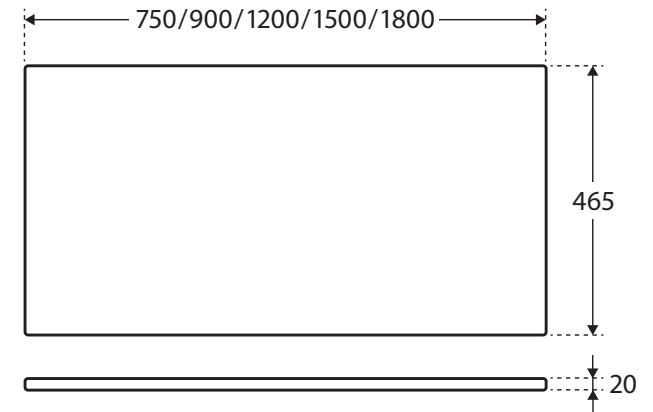

Crystal Pure

STONE TOP,
FULL SLAB

Features

- Crystal white, engineered quartz stone top
- 20mm thick, 465mm deep
- Full slab only – tap hole and basin hole cuts may attract additional charges

Available in

750mm

503-102

900mm

503-103

1200mm

503-104

1500mm

503-105

1800mm

503-106

Cleaning & Care

- Wipe with a clean, soft cloth and mild soapy water or non-abrasive bathroom cleaner. Test in an inconspicuous area before cleaning the whole top.
- Avoid placing hot objects, such as hair straighteners, on any surface as these will cause discolouration and marking.
- Spills of hair dye, after-shave lotion, nail polish and remover, aerosol spray and other harsh chemicals should be removed immediately to prevent damage and discolouration. Clean immediately with mild soapy water using a clean, soft cloth.

While we aim to ensure specifications are correct at the time of publication, Fienza reserves the right to make modifications without prior notice. Physical colour may vary from image shown. All measurements are shown in millimetres. Always use physical product measurements for mark-ups and roughing-in as the technical drawing may differ from actual product received.