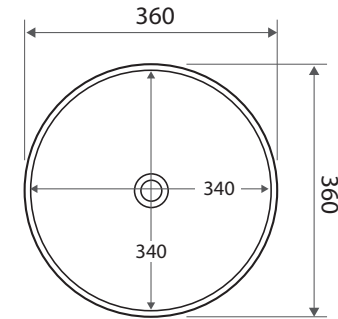

### Features

- Available in various colours and finishes
- Fully vitreous china
- No tap hole or overflow
- Requires 32 mm waste without overflow (not included)
- Capacity: 7 litres