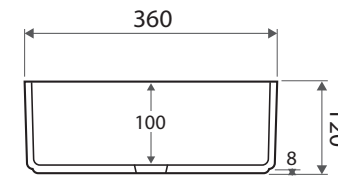

### Features

- Available in various colours and finishes
- Fully vitreous china
- No tap hole or overflow
- Requires 32 mm waste without overflow (not included)
- Capacity: 7 litres