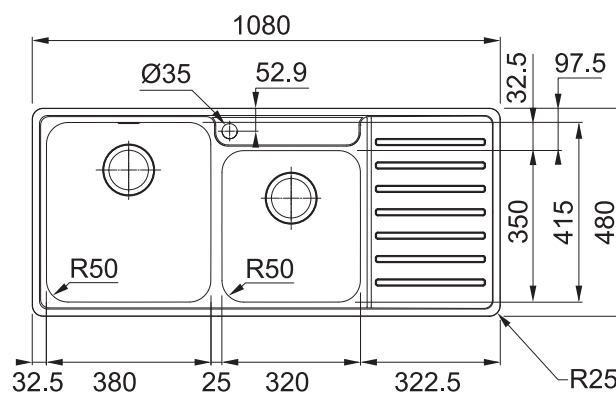

BCX 621 LHD BELL SINK

PRODUCT INFORMATION

| | |
|-------------------------|--|
| Installation | Topmount |
| Dimensions | 1080(W) x 480(H)mm |
| Cabinet Base | 800mm |
| Bowl Size | 380(W) x 415(H) x 180(D)mm / 27L 320(W) x 350(H) x 160(D)mm / 17L |
| Bowl Radius | 50mm |
| Cut-Out Size | 1057 x 457mm, cr=15 |
| Cut-Out Template | No |
| Waste Outlet | Semi Integrated Waste |
| Overflow | No |
| Tap Holes | ø35mm |
| Remote Waste | No |
| Finish | Stainless Steel |

CB 932
Chopping Board

LAST UPDATED: 7 DEC 2020

BCX 621 RHD BELL SINK

PRODUCT INFORMATION

| | |
|-------------------------|--|
| Installation | Topmount |
| Dimensions | 1080(W) x 480(H)mm |
| Cabinet Base | 800mm |
| Bowl Size | 380(W) x 415(H) x 180(D)mm/27L 320(W) x 350(H) x 160(D)mm/17L |
| Bowl Radius | 50mm |
| Cut-Out Size | 1057 x 457mm, cr=15 |
| Cut-Out Template | No |
| Waste Outlet | Semi Integrated Waste |
| Overflow | No |
| Tap Holes | ø35mm |
| Remote Waste | No |
| Finish | Stainless Steel |