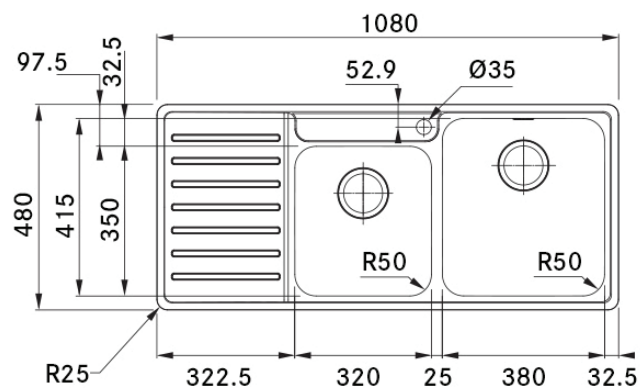

BCX 621 LHD BELL SINK

PRODUCT INFORMATION

| | |
|-------------------------|--|
| Installation | Topmount |
| Dimensions | 1080(W) x 480(H)mm |
| Cabinet Base | 800mm |
| Bowl Size | 380(W) x 415(H) x 180(D)mm / 27L 320(W) x 350(H) x 160(D)mm / 17L |
| Bowl Radius | 50mm |
| Cut-Out Size | 1057 x 457mm, cr=15 |
| Cut-Out Template | No |
| Waste Outlet | Semi Integrated Waste |
| Overflow | No |
| Tap Holes | ø35mm |
| Remote Waste | No |
| Finish | Stainless Steel |

CB 932
Chopping Board

LAST UPDATED: 7 DEC 2020

BCX 621 RHD BELL SINK

PRODUCT INFORMATION

| | |
|-------------------------|--|
| Installation | Topmount |
| Dimensions | 1080(W) x 480(H)mm |
| Cabinet Base | 800mm |
| Bowl Size | 380(W) x 415(H) x 180(D)mm/27L 320(W) x 350(H) x 160(D)mm/17L |
| Bowl Radius | 50mm |
| Cut-Out Size | 1057 x 457mm, cr=15 |
| Cut-Out Template | No |
| Waste Outlet | Semi Integrated Waste |
| Overflow | No |
| Tap Holes | ø35mm |
| Remote Waste | No |
| Finish | Stainless Steel |