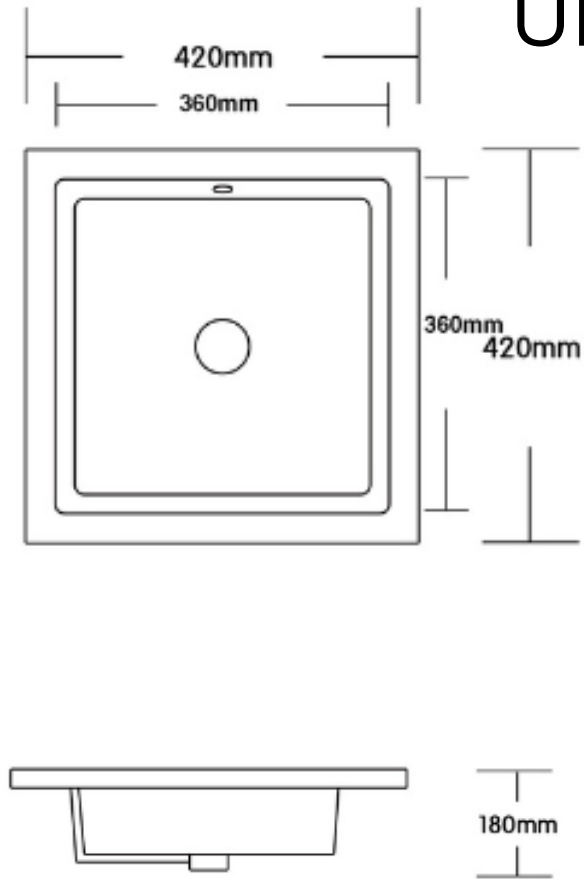

## Undermount basin

- Vitreous china gloss white Undermount basin
- 420mm (w) x 420mm (d) Overall
- 360mm (w) x 360mm (d) Internal
- No tap hole
- Overflow
- 32mm Plug & washer required - sold separately
- Tap sold separately

SKU: 1652967

**Disclaimer:** Dimensions are nominal measurements only and are subject to change without notice. Always use physical products for setouts and roughing in, as specification drawings can vary from actual product received.