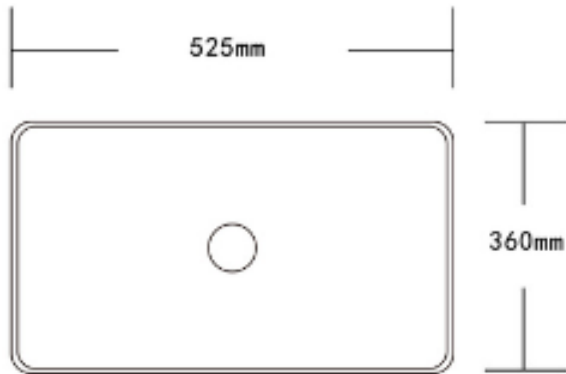

## Semi Inset basin

- Vitreous china gloss white Semi Inset basin
- 525mm (w) x 360mm (d) x 40mm (h) when inset
- No tap hole
- No Overflow
- 32mm Plug & washer required - sold separately
- Tap sold separately

SKU: 1652964

**Disclaimer:** Dimensions are nominal measurements only and are subject to change without notice. Always use physical products for setouts and roughing in, as specification drawings can vary from actual product received.