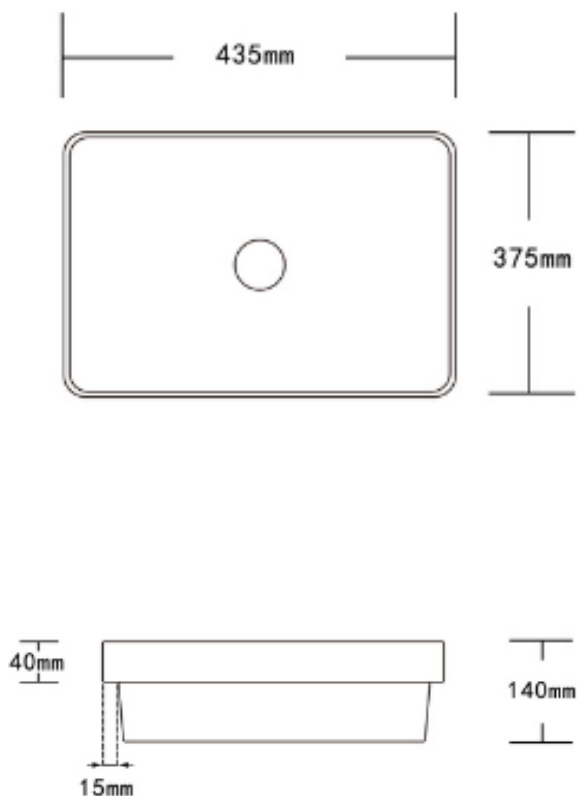

BAVARIA 435

Semi Inset basin

- Vitreous china gloss white Semi Inset basin
- 435mm (w) x 375mm (d) x 40mm (h) when inset
- No tap hole
- No Overflow
- 32mm Plug & washer required - sold separately
- Tap sold separately

SKU: 1652963

Disclaimer: Dimensions are nominal measurements only and are subject to change without notice. Always use physical products for setouts and roughing in, as specification drawings can vary from actual product received.