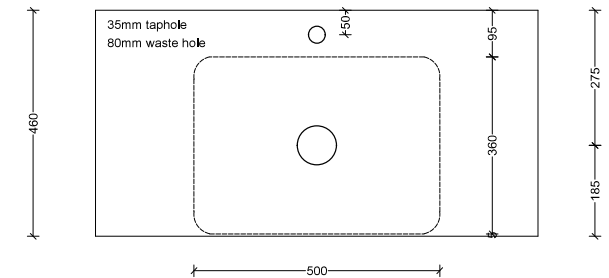

## Enchant

**WG** White Gloss  
ENC-BS-500-WG-S

**WM** White Matt  
ENC-BS-500-WM-U

**BM** Black Matt  
ENC-BS-500-BKM-U

**GM** Grey Matt  
ENC-BS-500-GM-U

Above Counter

**Approx Capacity:** 12L

**Cut Out Size:** 80mm

**Waste Size:** 32mm without overflow

**Note:** Due to the manufacturing process, ceramic basins will vary from their nominal stated sizes. Use the dimensions provided as a guide only. Waste not included. Refer to brochure for pricing.

### Taphole Offset

### Taphole Behind

Cut Out Specifications