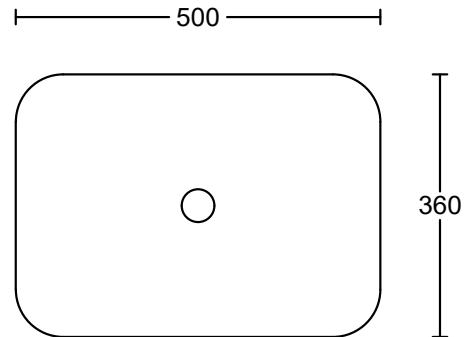

## Enchant

**WG** White Gloss  
ENC-BS-500-WG-S

**WM** White Matt  
ENC-BS-500-WM-U

**BM** Black Matt  
ENC-BS-500-BKM-U

**GM** Grey Matt  
ENC-BS-500-GM-U

Above Counter

**Approx Capacity:** 12L

**Cut Out Size:** 80mm

**Waste Size:** 32mm without overflow

**Note:** Due to the manufacturing process, ceramic basins will vary from their nominal stated sizes. Use the dimensions provided as a guide only. Waste not included. Refer to brochure for pricing.

### Taphole Offset

### Taphole Behind

Cut Out Specifications