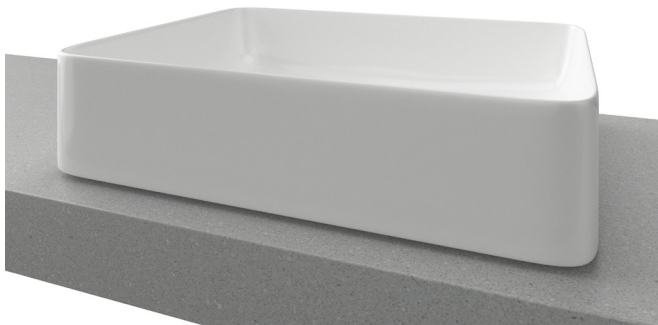

## Enchant

**WG** White Gloss  
ENC-BS-500-WG-S

**WM** White Matt  
ENC-BS-500-WM-U

**BM** Black Matt  
ENC-BS-500-BKM-U

**GM** Grey Matt  
ENC-BS-500-GM-U

Above Counter

**Approx Capacity:** 12L

**Cut Out Size:** 80mm

**Waste Size:** 32mm without overflow

**Note:** Due to the manufacturing process, ceramic basins will vary from their nominal stated sizes. Use the dimensions provided as a guide only. Waste not included. Refer to brochure for pricing.