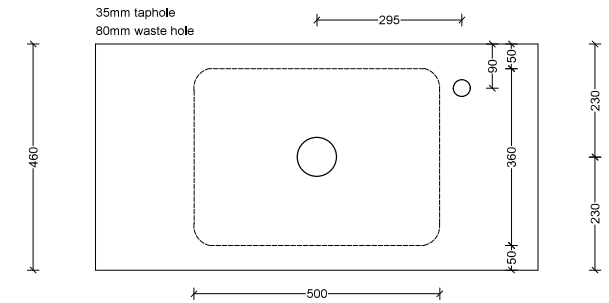

## Enchant

**WG** White Gloss  
ENC-BS-500-WG-S

**WM** White Matt  
ENC-BS-500-WM-U

**BM** Black Matt  
ENC-BS-500-BKM-U

**GM** Grey Matt  
ENC-BS-500-GM-U

Above Counter

**Approx Capacity:** 12L

**Cut Out Size:** 80mm

**Waste Size:** 32mm without overflow

**Note:** Due to the manufacturing process, ceramic basins will vary from their nominal stated sizes. Use the dimensions provided as a guide only. Waste not included. Refer to brochure for pricing.

### Taphole Offset

### Taphole Behind

Cut Out Specifications