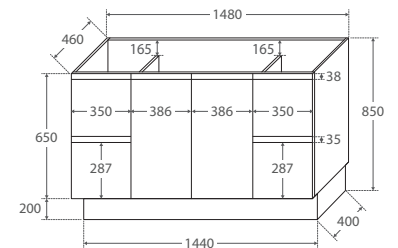

Bevelled edge pull-channel

600 width

60SK

TOP VIEW: SHELF AREA

SIDE VIEW: SHELF STORAGE

750 width

LEFT drawers: 75SKL
RIGHT drawers: 75SKR

TOP VIEW: SHELF AREA & DRAWER AREA

SIDE VIEW: SHELF STORAGE

SIDE VIEW: RECESS & DRAWER STORAGE

1200 width

120SK

TOP VIEW: SHELF AREA & DRAWER AREA

SIDE VIEW: SHELF STORAGE

SIDE VIEW: RECESS & DRAWER STORAGE

900 width

LEFT drawers: 90SKL
RIGHT drawers: 90SKR

TOP VIEW: SHELF AREA & DRAWER AREA

SIDE VIEW: SHELF STORAGE

SIDE VIEW: RECESS & DRAWER STORAGE

1500 width

150SK

TOP VIEW: SHELF AREA & DRAWER AREA

SIDE VIEW: SHELF STORAGE

SIDE VIEW: RECESS & DRAWER STORAGE