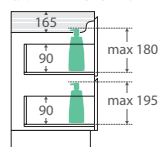

Bevelled edge pull-channel

600 width

60SK

TOP VIEW: SHELF AREA

SIDE VIEW: SHELF STORAGE

750 width

LEFT drawers: 75SKL
RIGHT drawers: 75SKR

TOP VIEW: SHELF AREA & DRAWER AREA

SIDE VIEW: SHELF STORAGE

SIDE VIEW: RECESS & DRAWER STORAGE

1200 width

120SK

TOP VIEW: SHELF AREA & DRAWER AREA

SIDE VIEW: SHELF STORAGE

SIDE VIEW: RECESS & DRAWER STORAGE

900 width

LEFT drawers: 90SKL
RIGHT drawers: 90SKR

TOP VIEW: SHELF AREA & DRAWER AREA

SIDE VIEW: SHELF STORAGE

SIDE VIEW: RECESS & DRAWER STORAGE

1500 width

150SK

TOP VIEW: SHELF AREA & DRAWER AREA

SIDE VIEW: SHELF STORAGE

SIDE VIEW: RECESS & DRAWER STORAGE