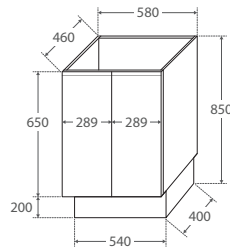

CABINET SPECIFICATIONS

EDGE Scandi Oak Cabinet on Kickboard

- Scandi Oak textured print on interior & exterior
- Bevelled edge pull-channel
- Soft-close doors & drawers
- Full extension drawer runners
- 16mm thick backing boards & drawer bases
- 850mm tall (without top)

Bevelled edge pull-channel

600 width

60SK

TOP VIEW: SHELF AREA

SIDE VIEW: SHELF STORAGE

750 width

LEFT drawers: 75SKL
RIGHT drawers: 75SKR

TOP VIEW: SHELF AREA & DRAWER AREA

SIDE VIEW: SHELF STORAGE

SIDE VIEW: RECESS & DRAWER STORAGE

1200 width

120SK

TOP VIEW: SHELF AREA & DRAWER AREA

SIDE VIEW: SHELF STORAGE

SIDE VIEW: RECESS & DRAWER STORAGE

900 width

LEFT drawers: 90SKL
RIGHT drawers: 90SKR

TOP VIEW: SHELF AREA & DRAWER AREA

SIDE VIEW: SHELF STORAGE

SIDE VIEW: RECESS & DRAWER STORAGE

1500 width

150SK

TOP VIEW: SHELF AREA & DRAWER AREA

SIDE VIEW: SHELF STORAGE