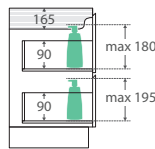

CABINET SPECIFICATIONS

EDGE Scandi Oak Cabinet on Kickboard

- Scandi Oak textured print on interior & exterior
- Bevelled edge pull-channel
- Soft-close doors & drawers
- Full extension drawer runners
- 16mm thick backing boards & drawer bases
- 850mm tall (without top)

Bevelled edge pull-channel

600 width

60SK

TOP VIEW: SHELF AREA

SIDE VIEW: SHELF STORAGE

750 width

LEFT drawers: 75SKL
RIGHT drawers: 75SKR

TOP VIEW: SHELF AREA & DRAWER AREA

SIDE VIEW: SHELF STORAGE

SIDE VIEW: RECESS & DRAWER STORAGE

1200 width

120SK

TOP VIEW: SHELF AREA & DRAWER AREA

SIDE VIEW: SHELF STORAGE

SIDE VIEW: RECESS & DRAWER STORAGE

900 width

LEFT drawers: 90SKL
RIGHT drawers: 90SKR

TOP VIEW: SHELF AREA & DRAWER AREA

SIDE VIEW: SHELF STORAGE

SIDE VIEW: RECESS & DRAWER STORAGE

1500 width

150SK

TOP VIEW: SHELF AREA & DRAWER AREA

SIDE VIEW: SHELF STORAGE