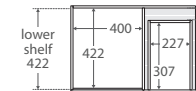

Bevelled edge pull-channel

600 width

60SK

TOP VIEW: SHELF AREA

SIDE VIEW: SHELF STORAGE

750 width

LEFT drawers: 75SKL
RIGHT drawers: 75SKR

TOP VIEW: SHELF AREA & DRAWER AREA

SIDE VIEW: SHELF STORAGE

SIDE VIEW: RECESS & DRAWER STORAGE

1200 width

120SK

TOP VIEW: SHELF AREA & DRAWER AREA

SIDE VIEW: SHELF STORAGE

SIDE VIEW: RECESS & DRAWER STORAGE

900 width

LEFT drawers: 90SKL
RIGHT drawers: 90SKR

TOP VIEW: SHELF AREA & DRAWER AREA

SIDE VIEW: SHELF STORAGE

SIDE VIEW: RECESS & DRAWER STORAGE

1500 width

150SK

TOP VIEW: SHELF AREA & DRAWER AREA

SIDE VIEW: SHELF STORAGE