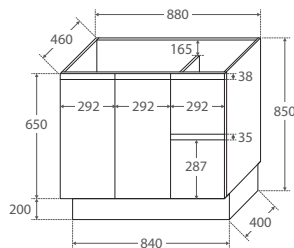

CABINET SPECIFICATIONS

EDGE Scandi Oak Cabinet on Kickboard

- Scandi Oak textured print on interior & exterior
- Bevelled edge pull-channel
- Soft-close doors & drawers
- Full extension drawer runners
- 16mm thick backing boards & drawer bases
- 850mm tall (without top)

Bevelled edge pull-channel

600 width

60SK

TOP VIEW: SHELF AREA

SIDE VIEW: SHELF STORAGE

750 width

LEFT drawers: 75SKL
RIGHT drawers: 75SKR

TOP VIEW: SHELF AREA & DRAWER AREA

SIDE VIEW: SHELF STORAGE

SIDE VIEW: RECESS & DRAWER STORAGE

1200 width

120SK

TOP VIEW: SHELF AREA & DRAWER AREA

SIDE VIEW: SHELF STORAGE

SIDE VIEW: RECESS & DRAWER STORAGE

900 width

LEFT drawers: 90SKL
RIGHT drawers: 90SKR

TOP VIEW: SHELF AREA & DRAWER AREA

SIDE VIEW: SHELF STORAGE

SIDE VIEW: RECESS & DRAWER STORAGE

1500 width

150SK

TOP VIEW: SHELF AREA & DRAWER AREA

SIDE VIEW: SHELF STORAGE