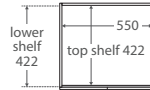

Bevelled edge pull-channel

600 width

60SK

TOP VIEW: SHELF AREA

SIDE VIEW: SHELF STORAGE

750 width

LEFT drawers: 75SKL
RIGHT drawers: 75SKR

TOP VIEW: SHELF AREA & DRAWER AREA

SIDE VIEW: SHELF STORAGE

SIDE VIEW: RECESS & DRAWER STORAGE

1200 width

120SK

TOP VIEW: SHELF AREA & DRAWER AREA

SIDE VIEW: SHELF STORAGE

SIDE VIEW: RECESS & DRAWER STORAGE

900 width

LEFT drawers: 90SKL
RIGHT drawers: 90SKR

TOP VIEW: SHELF AREA & DRAWER AREA

SIDE VIEW: SHELF STORAGE

SIDE VIEW: RECESS & DRAWER STORAGE

1500 width

150SK

TOP VIEW: SHELF AREA & DRAWER AREA

SIDE VIEW: SHELF STORAGE