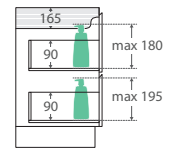

Bevelled edge pull-channel

600 width

60SK

TOP VIEW: SHELF AREA

SIDE VIEW: SHELF STORAGE

750 width

LEFT drawers: 75SKL
RIGHT drawers: 75SKR

TOP VIEW: SHELF AREA & DRAWER AREA

SIDE VIEW: SHELF STORAGE

SIDE VIEW: RECESS & DRAWER STORAGE

1200 width

120SK

TOP VIEW: SHELF AREA & DRAWER AREA

SIDE VIEW: SHELF STORAGE

SIDE VIEW: RECESS & DRAWER STORAGE

900 width

LEFT drawers: 90SKL
RIGHT drawers: 90SKR

TOP VIEW: SHELF AREA & DRAWER AREA

SIDE VIEW: SHELF STORAGE

SIDE VIEW: RECESS & DRAWER STORAGE

1500 width

150SK

TOP VIEW: SHELF AREA & DRAWER AREA

SIDE VIEW: SHELF STORAGE