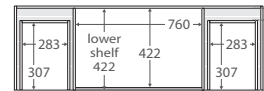

Bevelled edge pull-channel

600 width

60SK

TOP VIEW: SHELF AREA

SIDE VIEW: SHELF STORAGE

750 width

LEFT drawers: 75SKL
RIGHT drawers: 75SKR

TOP VIEW: SHELF AREA & DRAWER AREA

SIDE VIEW: SHELF STORAGE

SIDE VIEW: RECESS & DRAWER STORAGE

1200 width

120SK

TOP VIEW: SHELF AREA & DRAWER AREA

SIDE VIEW: SHELF STORAGE

SIDE VIEW: RECESS & DRAWER STORAGE

900 width

LEFT drawers: 90SKL
RIGHT drawers: 90SKR

TOP VIEW: SHELF AREA & DRAWER AREA

SIDE VIEW: SHELF STORAGE

SIDE VIEW: RECESS & DRAWER STORAGE

1500 width

150SK

TOP VIEW: SHELF AREA & DRAWER AREA

SIDE VIEW: SHELF STORAGE

SIDE VIEW: RECESS & DRAWER STORAGE