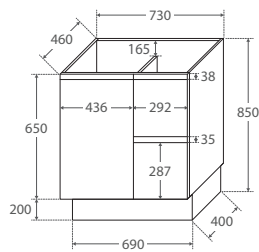

CABINET SPECIFICATIONS

EDGE Scandi Oak Cabinet on Kickboard

- Scandi Oak textured print on interior & exterior
- Bevelled edge pull-channel
- Soft-close doors & drawers
- Full extension drawer runners
- 16mm thick backing boards & drawer bases
- 850mm tall (without top)

Bevelled edge pull-channel

600 width

60SK

TOP VIEW: SHELF AREA

SIDE VIEW: SHELF STORAGE

750 width

LEFT drawers: 75SKL
RIGHT drawers: 75SKR

TOP VIEW: SHELF AREA & DRAWER AREA

SIDE VIEW: SHELF STORAGE

SIDE VIEW: RECESS & DRAWER STORAGE

1200 width

120SK

TOP VIEW: SHELF AREA & DRAWER AREA

SIDE VIEW: SHELF STORAGE

SIDE VIEW: RECESS & DRAWER STORAGE

900 width

LEFT drawers: 90SKL
RIGHT drawers: 90SKR

TOP VIEW: SHELF AREA & DRAWER AREA

SIDE VIEW: SHELF STORAGE

SIDE VIEW: RECESS & DRAWER STORAGE

1500 width

150SK

TOP VIEW: SHELF AREA & DRAWER AREA

SIDE VIEW: SHELF STORAGE