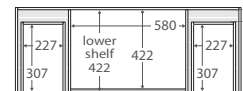

Bevelled edge pull-channel

600 width

60SK

TOP VIEW: SHELF AREA

SIDE VIEW: SHELF STORAGE

750 width

LEFT drawers: 75SKL
RIGHT drawers: 75SKR

TOP VIEW: SHELF AREA & DRAWER AREA

SIDE VIEW: SHELF STORAGE

SIDE VIEW: RECESS & DRAWER STORAGE

1200 width

120SK

TOP VIEW: SHELF AREA & DRAWER AREA

SIDE VIEW: SHELF STORAGE

SIDE VIEW: RECESS & DRAWER STORAGE

900 width

LEFT drawers: 90SKL
RIGHT drawers: 90SKR

TOP VIEW: SHELF AREA & DRAWER AREA

SIDE VIEW: SHELF STORAGE

SIDE VIEW: RECESS & DRAWER STORAGE

1500 width

150SK

TOP VIEW: SHELF AREA & DRAWER AREA

SIDE VIEW: SHELF STORAGE