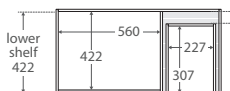

Bevelled edge pull-channel

600 width

60SK

TOP VIEW: SHELF AREA

SIDE VIEW: SHELF STORAGE

750 width

LEFT drawers: 75SKL
RIGHT drawers: 75SKR

TOP VIEW: SHELF AREA & DRAWER AREA

SIDE VIEW: SHELF STORAGE

SIDE VIEW: RECESS & DRAWER STORAGE

1200 width

120SK

TOP VIEW: SHELF AREA & DRAWER AREA

SIDE VIEW: SHELF STORAGE

SIDE VIEW: RECESS & DRAWER STORAGE

900 width

LEFT drawers: 90SKL
RIGHT drawers: 90SKR

TOP VIEW: SHELF AREA & DRAWER AREA

SIDE VIEW: SHELF STORAGE

SIDE VIEW: RECESS & DRAWER STORAGE

1500 width

150SK

TOP VIEW: SHELF AREA & DRAWER AREA

SIDE VIEW: SHELF STORAGE