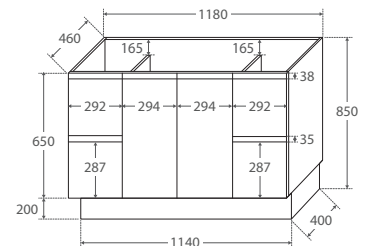

Bevelled edge pull-channel

600 width

60SK

TOP VIEW: SHELF AREA

SIDE VIEW: SHELF STORAGE

750 width

LEFT drawers: 75SKL
RIGHT drawers: 75SKR

TOP VIEW: SHELF AREA & DRAWER AREA

SIDE VIEW: SHELF STORAGE

SIDE VIEW: RECESS & DRAWER STORAGE

1200 width

120SK

TOP VIEW: SHELF AREA & DRAWER AREA

SIDE VIEW: SHELF STORAGE

SIDE VIEW: RECESS & DRAWER STORAGE

900 width

LEFT drawers: 90SKL
RIGHT drawers: 90SKR

TOP VIEW: SHELF AREA & DRAWER AREA

SIDE VIEW: SHELF STORAGE

SIDE VIEW: RECESS & DRAWER STORAGE

1500 width

150SK

TOP VIEW: SHELF AREA & DRAWER AREA

SIDE VIEW: SHELF STORAGE