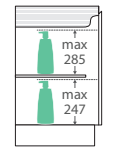

Bevelled edge pull-channel

600 width

60SK

TOP VIEW: SHELF AREA

SIDE VIEW: SHELF STORAGE

750 width

LEFT drawers: 75SKL
RIGHT drawers: 75SKR

TOP VIEW: SHELF AREA & DRAWER AREA

SIDE VIEW: SHELF STORAGE

SIDE VIEW: RECESS & DRAWER STORAGE

1200 width

120SK

TOP VIEW: SHELF AREA & DRAWER AREA

SIDE VIEW: SHELF STORAGE

SIDE VIEW: RECESS & DRAWER STORAGE

900 width

LEFT drawers: 90SKL
RIGHT drawers: 90SKR

TOP VIEW: SHELF AREA & DRAWER AREA

SIDE VIEW: SHELF STORAGE

SIDE VIEW: RECESS & DRAWER STORAGE

1500 width

150SK

TOP VIEW: SHELF AREA & DRAWER AREA

SIDE VIEW: SHELF STORAGE

SIDE VIEW: RECESS & DRAWER STORAGE