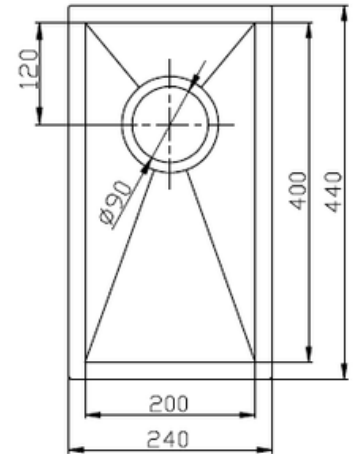

# EURO UNDERMOUNTS

1641032 **PRAGUE** 240mmL X 440mmW x 190mmDeep

1641033 **LISBON** 380mmL X 440mmW x 190mmDeep

WASTES ARE POSITIONED  
AT THE REAR TO PROVIDE  
MORE SPACE IN YOUR  
CUPBOARDS

1641138 **WASHINGTON** 450mmL X 450mmW x 200mmDeep

- 304 STAINLESS STEEL
- 1.2mm THICKNESS
- HANDMADE SINK
- MEASUREMENTS ARE OVERALL
- COMES WITH BASKET WASTES

- GENEROUS BOWL DEPTH
- R15 CORNERS FOR EASY CLEANING
- BASKET WASTES POSITIONED TOWARDS THE REAR
- INDIVIDUAL CARTON PACKAGED
- CAN BE INSTALLED UNDER OR TOP MOUNT

# EURO UNDERMOUNTS

ALL CORNERS ARE  
RADIUS 15 FOR  
EASY CLEANING

1614139 TOKYO

550mmL X 450mmW x 200mmDeep

1654657 OSLO

744mmL X 444mmW x 230mmDeep

- 304 STAINLESS STEEL
- 1.2mm THICKNESS
- HANDMADE SINK
- MEASUREMENTS ARE OVERALL
- COMES WITH BASKET WASTES
- GENEROUS BOWL DEPTH
- R15 CORNERS FOR EASY CLEANING
- BASKET WASTES POSITIONED TOWARDS THE REAR
- INDIVIDUAL CARTON PACKAGED
- CAN BE INSTALLED UNDER OR TOP MOUNT

# EURO UNDERMOUNTS

1641034 **HELSINKI**

775mmL X 450mmW x 254mmDeep

1614140 **ROMA**

875mmL X 450mmW x 200mmDeep

- 304 STAINLESS STEEL
- 1.2mm THICKNESS
- HANDMADE SINK
- MEASUREMENTS ARE OVERALL
- COMES WITH BASKET WASTES
- GENEROUS BOWL DEPTH
- R15 CORNERS FOR EASY CLEANING
- BASKET WASTES POSITIONED TOWARDS THE REAR
- INDIVIDUAL CARTON PACKAGED
- CAN BE INSTALLED UNDER OR TOP MOUNT