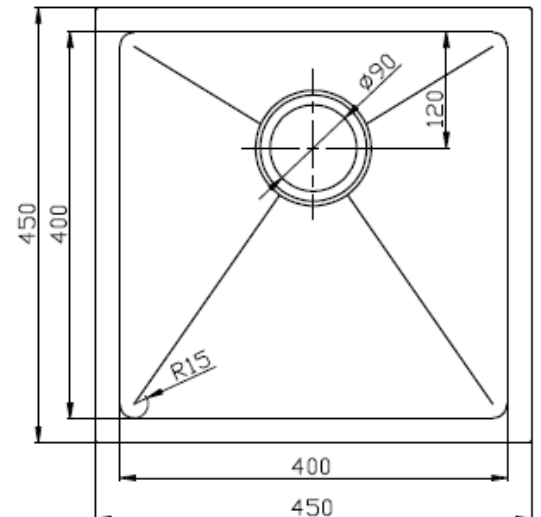

# EURO UNDERMOUNTS

1641032 **PRAGUE** 240mmL X 440mmW x 190mmDeep

1641033 **LISBON** 380mmL X 440mmW x 190mmDeep

WASTES ARE POSITIONED  
AT THE REAR TO PROVIDE  
MORE SPACE IN YOUR  
CUPBOARDS

1641138 **WASHINGTON** 450mmL X 450mmW x 200mmDeep

- 304 STAINLESS STEEL
- 1.2mm THICKNESS
- HANDMADE SINK
- MEASUREMENTS ARE OVERALL
- COMES WITH BASKET WASTES

- GENEROUS BOWL DEPTH
- R15 CORNERS FOR EASY CLEANING
- BASKET WASTES POSITIONED TOWARDS THE REAR
- INDIVIDUAL CARTON PACKAGED
- CAN BE INSTALLED UNDER OR TOP MOUNT

# EURO UNDERMOUNTS

ALL CORNERS ARE  
RADIUS 15 FOR  
EASY CLEANING

1614139 TOKYO

550mmL X 450mmW x 200mmDeep

1654657 OSLO

744mmL X 444mmW x 230mmDeep

- 304 STAINLESS STEEL
- 1.2mm THICKNESS
- HANDMADE SINK
- MEASUREMENTS ARE OVERALL
- COMES WITH BASKET WASTES
- GENEROUS BOWL DEPTH
- R15 CORNERS FOR EASY CLEANING
- BASKET WASTES POSITIONED TOWARDS THE REAR
- INDIVIDUAL CARTON PACKAGED
- CAN BE INSTALLED UNDER OR TOP MOUNT

# EURO UNDERMOUNTS

1641034 **HELSINKI**

775mmL X 450mmW x 254mmDeep

1614140 **ROMA**

875mmL X 450mmW x 200mmDeep

- 304 STAINLESS STEEL
- 1.2mm THICKNESS
- HANDMADE SINK
- MEASUREMENTS ARE OVERALL
- COMES WITH BASKET WASTES
- GENEROUS BOWL DEPTH
- R15 CORNERS FOR EASY CLEANING
- BASKET WASTES POSITIONED TOWARDS THE REAR
- INDIVIDUAL CARTON PACKAGED
- CAN BE INSTALLED UNDER OR TOP MOUNT