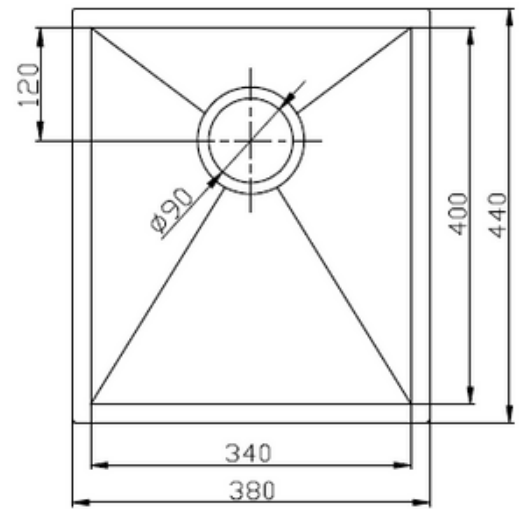

# EURO UNDERMOUNTS

1641032 **PRAGUE** 240mmL X 440mmW x 190mmDeep

1641033 **LISBON** 380mmL X 440mmW x 190mmDeep

WASTES ARE POSITIONED  
AT THE REAR TO PROVIDE  
MORE SPACE IN YOUR  
CUPBOARDS

1641138 **WASHINGTON** 450mmL X 450mmW x 200mmDeep

- 304 STAINLESS STEEL
- 1.2mm THICKNESS
- HANDMADE SINK
- MEASUREMENTS ARE OVERALL
- COMES WITH BASKET WASTES

- GENEROUS BOWL DEPTH
- R15 CORNERS FOR EASY CLEANING
- BASKET WASTES POSITIONED TOWARDS THE REAR
- INDIVIDUAL CARTON PACKAGED
- CAN BE INSTALLED UNDER OR TOP MOUNT

# EURO UNDERMOUNTS

ALL CORNERS ARE  
RADIUS 15 FOR  
EASY CLEANING

1614139 TOKYO

550mmL X 450mmW x 200mmDeep

1654657 OSLO

744mmL X 444mmW x 230mmDeep

- 304 STAINLESS STEEL
- 1.2mm THICKNESS
- HANDMADE SINK
- MEASUREMENTS ARE OVERALL
- COMES WITH BASKET WASTES
- GENEROUS BOWL DEPTH
- R15 CORNERS FOR EASY CLEANING
- BASKET WASTES POSITIONED TOWARDS THE REAR
- INDIVIDUAL CARTON PACKAGED
- CAN BE INSTALLED UNDER OR TOP MOUNT

# EURO UNDERMOUNTS

1641034 **HELSINKI**

775mmL X 450mmW x 254mmDeep

1614140 **ROMA**

875mmL X 450mmW x 200mmDeep

- 304 STAINLESS STEEL
- 1.2mm THICKNESS
- HANDMADE SINK
- MEASUREMENTS ARE OVERALL
- COMES WITH BASKET WASTES
- GENEROUS BOWL DEPTH
- R15 CORNERS FOR EASY CLEANING
- BASKET WASTES POSITIONED TOWARDS THE REAR
- INDIVIDUAL CARTON PACKAGED
- CAN BE INSTALLED UNDER OR TOP MOUNT