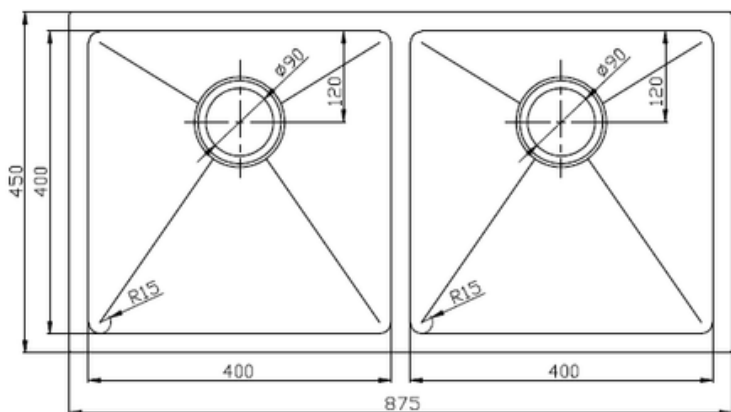

# EURO UNDERMOUNTS

1641032 **PRAGUE** 240mmL X 440mmW x 190mmDeep

1641033 **LISBON** 380mmL X 440mmW x 190mmDeep

WASTES ARE POSITIONED  
AT THE REAR TO PROVIDE  
MORE SPACE IN YOUR  
CUPBOARDS

1641138 **WASHINGTON** 450mmL X 450mmW x 200mmDeep

- 304 STAINLESS STEEL
- 1.2mm THICKNESS
- HANDMADE SINK
- MEASUREMENTS ARE OVERALL
- COMES WITH BASKET WASTES

- GENEROUS BOWL DEPTH
- R15 CORNERS FOR EASY CLEANING
- BASKET WASTES POSITIONED TOWARDS THE REAR
- INDIVIDUAL CARTON PACKAGED
- CAN BE INSTALLED UNDER OR TOP MOUNT

# EURO UNDERMOUNTS

ALL CORNERS ARE  
RADIUS 15 FOR  
EASY CLEANING

1614139 TOKYO

550mmL X 450mmW x 200mmDeep

1654657 OSLO

744mmL X 444mmW x 230mmDeep

- 304 STAINLESS STEEL
- 1.2mm THICKNESS
- HANDMADE SINK
- MEASUREMENTS ARE OVERALL
- COMES WITH BASKET WASTES
- GENEROUS BOWL DEPTH
- R15 CORNERS FOR EASY CLEANING
- BASKET WASTES POSITIONED TOWARDS THE REAR
- INDIVIDUAL CARTON PACKAGED
- CAN BE INSTALLED UNDER OR TOP MOUNT

# EURO UNDERMOUNTS

1641034 **HELSINKI**

775mmL X 450mmW x 254mmDeep

1614140 **ROMA**

875mmL X 450mmW x 200mmDeep

- 304 STAINLESS STEEL
- 1.2mm THICKNESS
- HANDMADE SINK
- MEASUREMENTS ARE OVERALL
- COMES WITH BASKET WASTES
- GENEROUS BOWL DEPTH
- R15 CORNERS FOR EASY CLEANING
- BASKET WASTES POSITIONED TOWARDS THE REAR
- INDIVIDUAL CARTON PACKAGED
- CAN BE INSTALLED UNDER OR TOP MOUNT