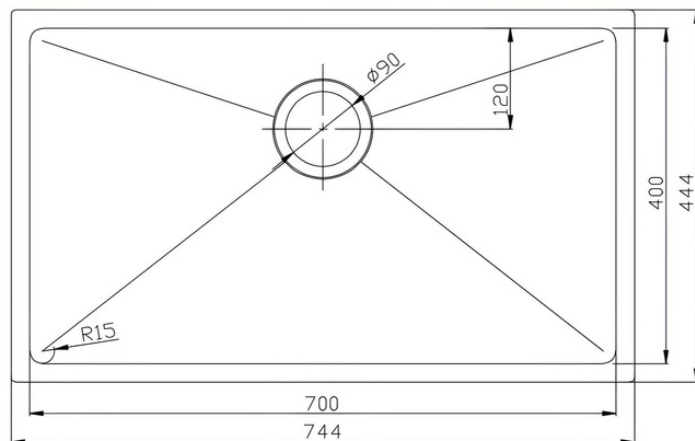

# EURO UNDERMOUNTS

1641032 **PRAGUE** 240mmL X 440mmW x 190mmDeep

1641033 **LISBON** 380mmL X 440mmW x 190mmDeep

WASTES ARE POSITIONED  
AT THE REAR TO PROVIDE  
MORE SPACE IN YOUR  
CUPBOARDS

1641138 **WASHINGTON** 450mmL X 450mmW x 200mmDeep

- 304 STAINLESS STEEL
- 1.2mm THICKNESS
- HANDMADE SINK
- MEASUREMENTS ARE OVERALL
- COMES WITH BASKET WASTES

- GENEROUS BOWL DEPTH
- R15 CORNERS FOR EASY CLEANING
- BASKET WASTES POSITIONED TOWARDS THE REAR
- INDIVIDUAL CARTON PACKAGED
- CAN BE INSTALLED UNDER OR TOP MOUNT

# EURO UNDERMOUNTS

ALL CORNERS ARE  
RADIUS 15 FOR  
EASY CLEANING

1614139 TOKYO

550mmL X 450mmW x 200mmDeep

1654657 OSLO

744mmL X 444mmW x 230mmDeep

- 304 STAINLESS STEEL
- 1.2mm THICKNESS
- HANDMADE SINK
- MEASUREMENTS ARE OVERALL
- COMES WITH BASKET WASTES
- GENEROUS BOWL DEPTH
- R15 CORNERS FOR EASY CLEANING
- BASKET WASTES POSITIONED TOWARDS THE REAR
- INDIVIDUAL CARTON PACKAGED
- CAN BE INSTALLED UNDER OR TOP MOUNT

# EURO UNDERMOUNTS

1641034 **HELSINKI**

775mmL X 450mmW x 254mmDeep

1614140 **ROMA**

875mmL X 450mmW x 200mmDeep

- 304 STAINLESS STEEL
- 1.2mm THICKNESS
- HANDMADE SINK
- MEASUREMENTS ARE OVERALL
- COMES WITH BASKET WASTES
- GENEROUS BOWL DEPTH
- R15 CORNERS FOR EASY CLEANING
- BASKET WASTES POSITIONED TOWARDS THE REAR
- INDIVIDUAL CARTON PACKAGED
- CAN BE INSTALLED UNDER OR TOP MOUNT