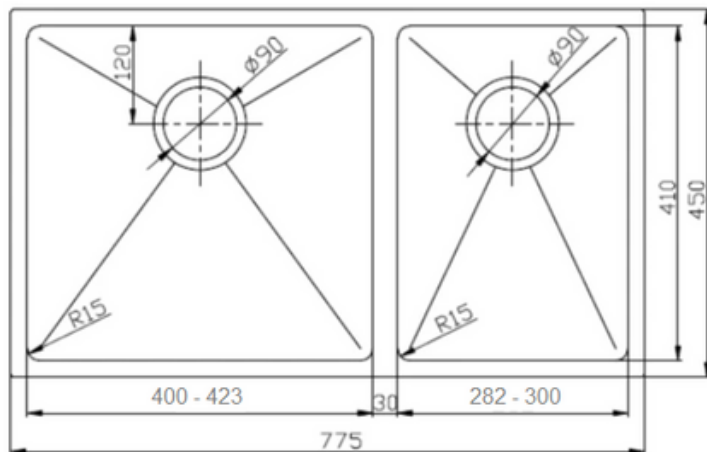

# EURO UNDERMOUNTS

1641032 **PRAGUE** 240mmL X 440mmW x 190mmDeep

1641033 **LISBON** 380mmL X 440mmW x 190mmDeep

WASTES ARE POSITIONED  
AT THE REAR TO PROVIDE  
MORE SPACE IN YOUR  
CUPBOARDS

1641138 **WASHINGTON** 450mmL X 450mmW x 200mmDeep

- 304 STAINLESS STEEL
- 1.2mm THICKNESS
- HANDMADE SINK
- MEASUREMENTS ARE OVERALL
- COMES WITH BASKET WASTES

- GENEROUS BOWL DEPTH
- R15 CORNERS FOR EASY CLEANING
- BASKET WASTES POSITIONED TOWARDS THE REAR
- INDIVIDUAL CARTON PACKAGED
- CAN BE INSTALLED UNDER OR TOP MOUNT

# EURO UNDERMOUNTS

ALL CORNERS ARE  
RADIUS 15 FOR  
EASY CLEANING

1614139 TOKYO

550mmL X 450mmW x 200mmDeep

1654657 OSLO

744mmL X 444mmW x 230mmDeep

- 304 STAINLESS STEEL
- 1.2mm THICKNESS
- HANDMADE SINK
- MEASUREMENTS ARE OVERALL
- COMES WITH BASKET WASTES
- GENEROUS BOWL DEPTH
- R15 CORNERS FOR EASY CLEANING
- BASKET WASTES POSITIONED TOWARDS THE REAR
- INDIVIDUAL CARTON PACKAGED
- CAN BE INSTALLED UNDER OR TOP MOUNT

# EURO UNDERMOUNTS

1641034 **HELSINKI**

775mmL X 450mmW x 254mmDeep

1614140 **ROMA**

875mmL X 450mmW x 200mmDeep

- 304 STAINLESS STEEL
- 1.2mm THICKNESS
- HANDMADE SINK
- MEASUREMENTS ARE OVERALL
- COMES WITH BASKET WASTES
- GENEROUS BOWL DEPTH
- R15 CORNERS FOR EASY CLEANING
- BASKET WASTES POSITIONED TOWARDS THE REAR
- INDIVIDUAL CARTON PACKAGED
- CAN BE INSTALLED UNDER OR TOP MOUNT