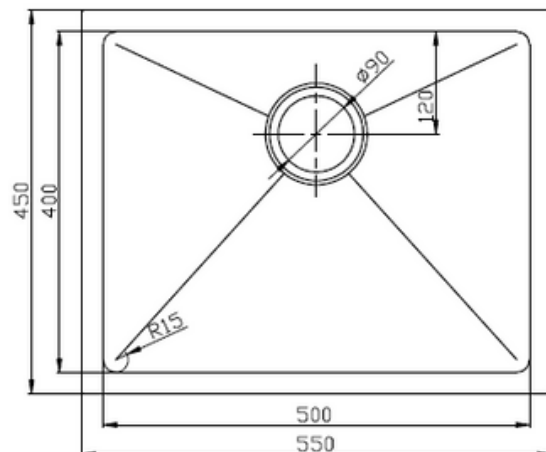

# EURO UNDERMOUNTS

1641032 **PRAGUE** 240mmL X 440mmW x 190mmDeep

1641033 **LISBON** 380mmL X 440mmW x 190mmDeep

WASTES ARE POSITIONED  
AT THE REAR TO PROVIDE  
MORE SPACE IN YOUR  
CUPBOARDS

1641138 **WASHINGTON** 450mmL X 450mmW x 200mmDeep

- 304 STAINLESS STEEL
- 1.2mm THICKNESS
- HANDMADE SINK
- MEASUREMENTS ARE OVERALL
- COMES WITH BASKET WASTES

- GENEROUS BOWL DEPTH
- R15 CORNERS FOR EASY CLEANING
- BASKET WASTES POSITIONED TOWARDS THE REAR
- INDIVIDUAL CARTON PACKAGED
- CAN BE INSTALLED UNDER OR TOP MOUNT

# EURO UNDERMOUNTS

ALL CORNERS ARE  
RADIUS 15 FOR  
EASY CLEANING

1614139 TOKYO

550mmL X 450mmW x 200mmDeep

1654657 OSLO

744mmL X 444mmW x 230mmDeep

- 304 STAINLESS STEEL
- 1.2mm THICKNESS
- HANDMADE SINK
- MEASUREMENTS ARE OVERALL
- COMES WITH BASKET WASTES
- GENEROUS BOWL DEPTH
- R15 CORNERS FOR EASY CLEANING
- BASKET WASTES POSITIONED TOWARDS THE REAR
- INDIVIDUAL CARTON PACKAGED
- CAN BE INSTALLED UNDER OR TOP MOUNT

# EURO UNDERMOUNTS

1641034 **HELSINKI**

775mmL X 450mmW x 254mmDeep

1614140 **ROMA**

875mmL X 450mmW x 200mmDeep

- 304 STAINLESS STEEL
- 1.2mm THICKNESS
- HANDMADE SINK
- MEASUREMENTS ARE OVERALL
- COMES WITH BASKET WASTES
- GENEROUS BOWL DEPTH
- R15 CORNERS FOR EASY CLEANING
- BASKET WASTES POSITIONED TOWARDS THE REAR
- INDIVIDUAL CARTON PACKAGED
- CAN BE INSTALLED UNDER OR TOP MOUNT