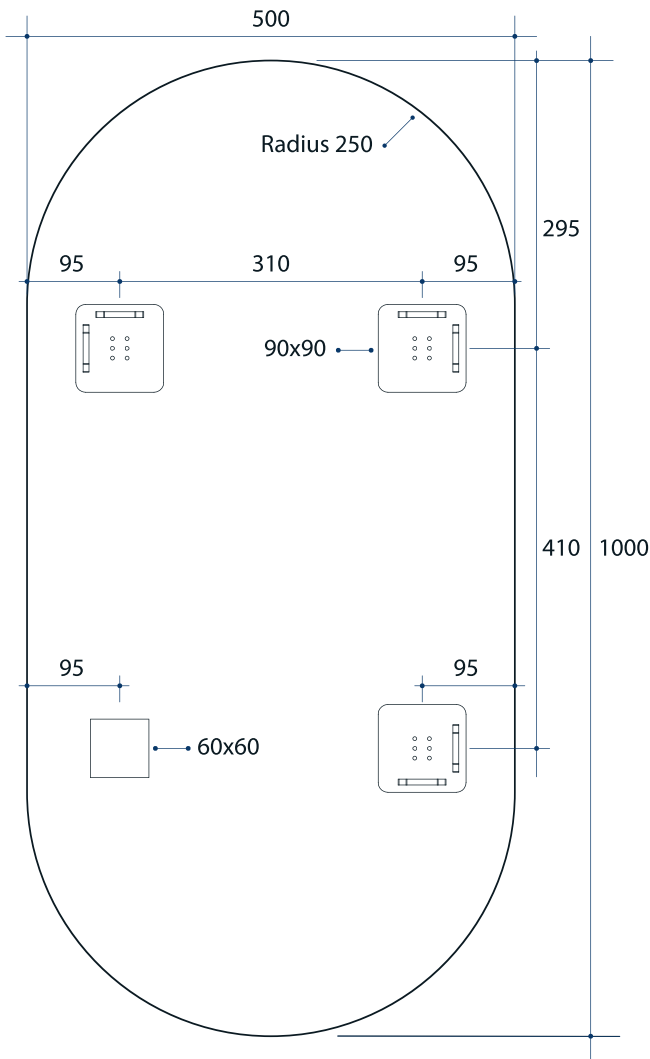

# Ablaze Pill Shape Mirror

Note: All dimensions are in millimetres (mm)

Stock Code	Size (mm) W x H x D	Shape	Edge
DP5010GT	500 W x 1000 H	Pill	Polished Pencil Edge

**Please note:** Mirrors will need to be installed in accordance with the Installation Guide. Ablaze does not take responsibility for incorrect installation of these mirrors.

# Ablaze Pill Shape Mirror

Note: All dimensions are in millimetres (mm)

Stock Code	Size (mm) W x H x D	Shape	Edge
DP5010HN	500 W x 1000 H	Pill	Polished Pencil Edge

**Please note:** Bracket location may vary +/- 5mm. do not pre-drill holes for mounts before confirming exact locations on your mirror. Do not use or measure from drawings.