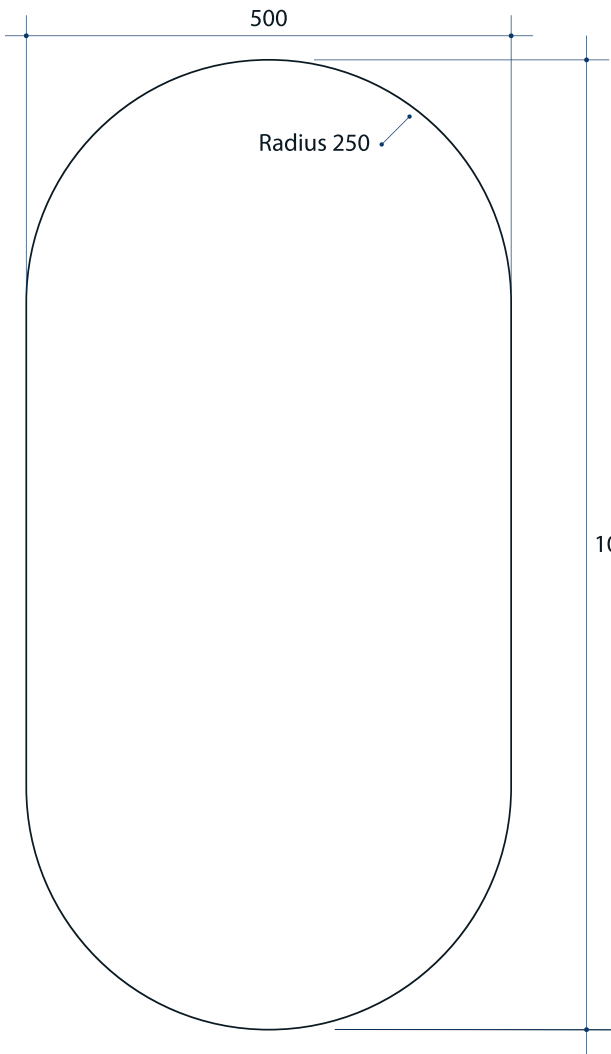

# Ablaze Pill Shape Mirror

Note: All dimensions are in millimetres (mm)

Stock Code	Size (mm) W x H x D	Shape	Edge
DP5010GT	500 W x 1000 H	Pill	Polished Pencil Edge

**Please note:** Mirrors will need to be installed in accordance with the Installation Guide. Ablaze does not take responsibility for incorrect installation of these mirrors.

# Ablaze Pill Shape Mirror

Note: All dimensions are in millimetres (mm)

Stock Code	Size (mm) W x H x D	Shape	Edge
DP5010HN	500 W x 1000 H	Pill	Polished Pencil Edge

**Please note:** Bracket location may vary +/- 5mm. do not pre-drill holes for mounts before confirming exact locations on your mirror. Do not use or measure from drawings.