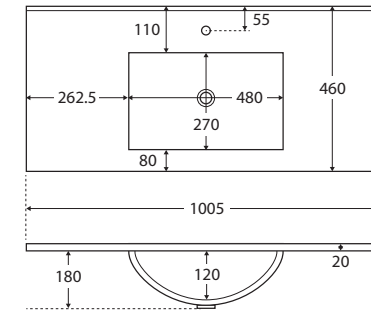

Dolce 1000

VANITY

Features

- 20 mm thick ceramic basin-top
- Gloss white, glazed finish on basin-top
- 12 o'clock tap hole as standard
- Requires 32 mm waste, with overflow (not included)
- Gloss white cabinet exterior, bright white interior
- Soft-close doors
- Full extension drawer runners
- 16mm thick backing board and drawer bases
- FSC certified, eco-friendly E0 board
- Includes chrome bow handles
- 900 mm tall including basin-top

Available in

1 Tap Hole
Left Drawers

TCL100NKWL

3 Tap Holes
Left Drawers

TCL100NKWL-3

1 Tap Hole
Right Drawers

TCL100NKWR

3 Tap Holes
Right Drawers

While we aim to ensure specifications are correct at the time of publication, Fienza reserves the right to make modifications without prior notice. Physical colour may vary from image shown. All measurements are shown in millimetres. Always use physical product measurements for mark-ups and roughing-in as the technical drawing may differ from actual product received. Tapware not included.