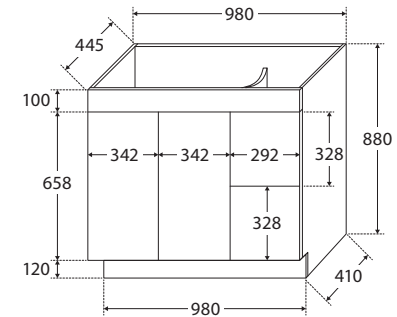

Dolce 1000

VANITY

Features

- 20 mm thick ceramic basin-top
- Gloss white, glazed finish on basin-top
- 12 o'clock tap hole as standard
- Requires 32 mm waste, with overflow (not included)
- Gloss white cabinet exterior, bright white interior
- Soft-close doors
- Full extension drawer runners
- 16mm thick backing board and drawer bases
- FSC certified, eco-friendly E0 board
- Includes chrome bow handles
- 900 mm tall including basin-top

Available in

1 Tap Hole
Left Drawers

TCL100NKWL

3 Tap Holes
Left Drawers

TCL100NKWL-3

1 Tap Hole
Right Drawers

TCL100NKWR

3 Tap Holes
Right Drawers

While we aim to ensure specifications are correct at the time of publication, Fienza reserves the right to make modifications without prior notice. Physical colour may vary from image shown. All measurements are shown in millimetres. Always use physical product measurements for mark-ups and roughing-in as the technical drawing may differ from actual product received. Tapware not included.