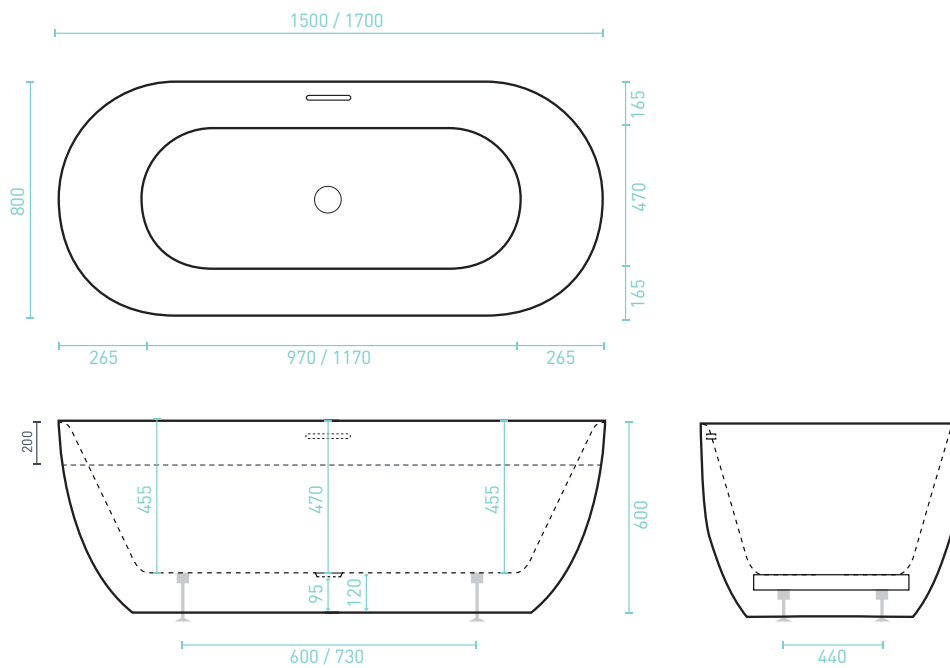

VALENTINA

FREESTANDING BATH - Premium Sanitary Grade Acrylic, Matte White

The Valentina's smooth curves are designed for lovers of oval baths, while the luxe, matte white finish offers designer style without the expense of a solid surface bath. This design also features an integrated overflow. *Matte white, centre waste, pop up waste included.*

- ✓ Adjustable self-supporting feet
- ✓ Lumbar support
- ✓ Suitable for dual bathing
- ✓ Full steel support frame

SIZE (l) x (w) x (d) mm	CAPACITY*	NET WEIGHT	CODE
1500 x 800 x 600	165L	41kg	VA1500WM
1700 x 800 x 600	176L	46kg	VA1700WM

- 10 YR WARRANTY*
- AS/NZ Standard 2023/1995
- Pop up waste included

VALENTINA ACCESSORIES	OPTIONAL
SIENNA Headrests - Black / White	SY242-B / SY242-W

*Capacity 200mm below the bath rim