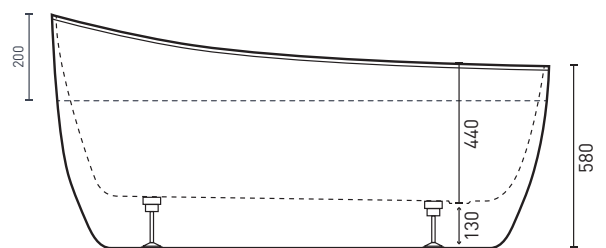

Piccolo Freestanding Bath

Product Code: **PI1500W / PI1700W**

The Piccolo's striking, sloped profile & ultra-thin (30mm) bath lip will make the perfect focal point in any bathroom, deceptively spacious it is stylish & comfortable.

- AS/NZ Standard 2023:1995
- Adjustable self-supporting feet
- Lumbar support

PRODUCT SPECIFICATIONS

Colour:	High gloss white
Material:	Premium sanitary grade acrylic
Length:	1500mm / 1700mm
Width:	740mm
Height:	700mm
Capacity:	127L / 167L [200mm below the bath rim]
Bath Type:	Freestanding
Waste Position:	End
Net Weight:	46kg / 56kg
Warranty:	10 years* (refer to decina.com.au)

OPTIONAL ACCESSORIES

- ☒ 40mm Removable Pop-up Waste *Chrome* **WA001**
  White Gloss **WA002**, *Black Matte* **WA003**
- ☒ Pop-up Waste & Overflow Kit *Chrome* **OWA001**
- ☒ Pop-down Waste & Overflow Kit *Chrome* **OWA002**
- ☒ Pop-down Waste & Overflow Kit *Black* **OWA003**
- ☒ Flexible Bath Connector with Pop-up Waste *Chrome* **OWA004**
- ☒ Flexible Bath Connector *Cap & Lining only* **OWA005**
- ☒ Sia Headrest *Black Curved* **SY242-B**

DECINA
DISCOVER INDULGENCE

DECINA.COM.AU 1300 DECINA

*Warranty T&Cs apply, visit decina.com.au Decina reserves the right to change specifications without notice. Due to manufacturing tolerances dimensions may vary +/- 5mm. We recommend installation does not start until after delivery. Please confirm all particulars prior to purchase, call 1300 DECINA or visit decina.com.au