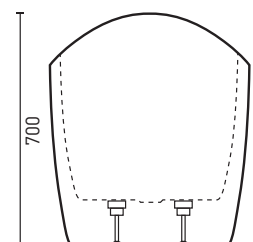

DECINA
DISCOVER INDULGENCE

DECINA.COM.AU 1300 DECINA

*Warranty T&Cs apply, visit decina.com.au Decina reserves the right to change specifications without notice. Due to manufacturing tolerances dimensions may vary +/- 5mm. We recommend installation does not start until after delivery. Please confirm all particulars prior to purchase, call 1300 DECINA or visit decina.com.au