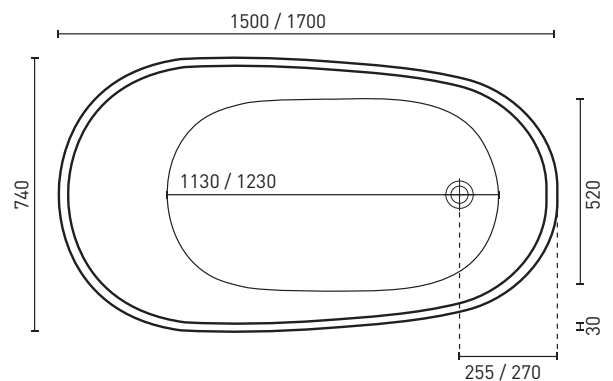

Piccolo Freestanding Bath

Product Code: **PI1500W / PI1700W**

The Piccolo's striking, sloped profile & ultra-thin (30mm) bath lip will make the perfect focal point in any bathroom, deceptively spacious it is stylish & comfortable.

- AS/NZ Standard 2023:1995
- Adjustable self-supporting feet
- Lumbar support

PRODUCT SPECIFICATIONS

Colour:	High gloss white
Material:	Premium sanitary grade acrylic
Length:	1500mm / 1700mm
Width:	740mm
Height:	700mm
Capacity:	127L / 167L [200mm below the bath rim]
Bath Type:	Freestanding
Waste Position:	End
Net Weight:	46kg / 56kg
Warranty:	10 years* (refer to decina.com.au)

OPTIONAL ACCESSORIES

- ☒ 40mm Removable Pop-up Waste *Chrome* **WA001**
  White Gloss **WA002**, *Black Matte* **WA003**
- ☒ Pop-up Waste & Overflow Kit *Chrome* **OWA001**
- ☒ Pop-down Waste & Overflow Kit *Chrome* **OWA002**
- ☒ Pop-down Waste & Overflow Kit *Black* **OWA003**
- ☒ Flexible Bath Connector with Pop-up Waste *Chrome* **OWA004**
- ☒ Flexible Bath Connector *Cap & Lining only* **OWA005**
- ☒ Sia Headrest *Black Curved* **SY242-B**

DECINA
DISCOVER INDULGENCE

DECINA.COM.AU 1300 DECINA

*Warranty T&Cs apply, visit decina.com.au Decina reserves the right to change specifications without notice. Due to manufacturing tolerances dimensions may vary +/- 5mm. We recommend installation does not start until after delivery. Please confirm all particulars prior to purchase, call 1300 DECINA or visit decina.com.au